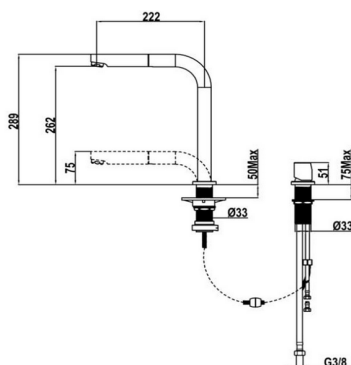

## Single lever sink mixer with reclined spout KITCHEN\_LC000090

MODEL **LC000090**

Single lever sink mixer with reclined spout, swivel spout, G.3/8" stainless steel flexible hose, "Possibility of pulling it down"

AVAILABLE FINISHINGS

CHARACTERISTICS

Cartridge Spare Parts **ZZ99243000**

**25 mm Cartridge**

2026-06-13