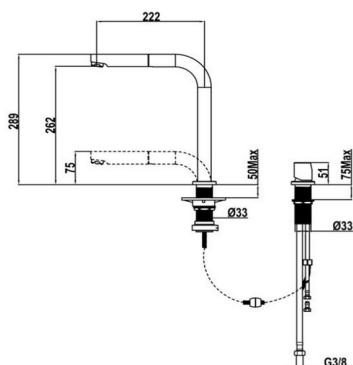

Single lever sink mixer with reclined spout KITCHEN_LC000090

MODEL **LC000090**

Single lever sink mixer with reclined spout, swivel spout, G.3/8" stainless steel flexible hose, "Possibility of pulling it down"

AVAILABLE FINISHINGS

CHARACTERISTICS

Cartridge Spare Parts **ZZ99243000**

25 mm Cartridge

2026-04-28