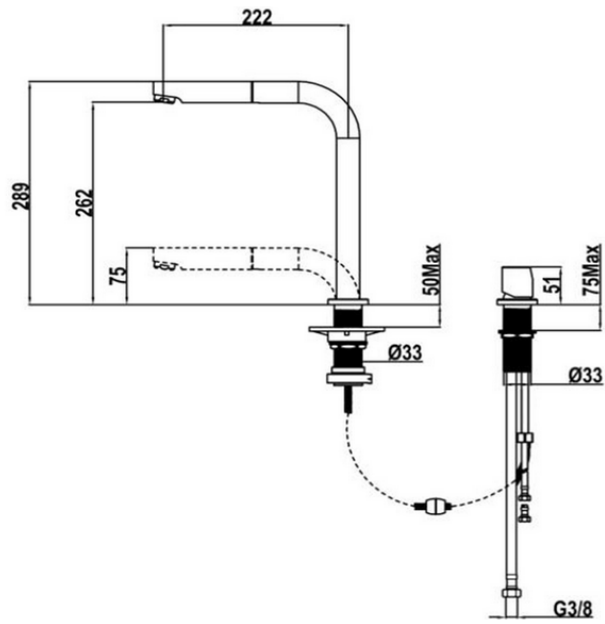

Single lever sink mixer with reclined spout KITCHEN_LC000090

LC000090

<https://en.cisal.it/single-lever-sink-mixer-with-reclined-spout-kitchen-lc000090>

2026-04-28