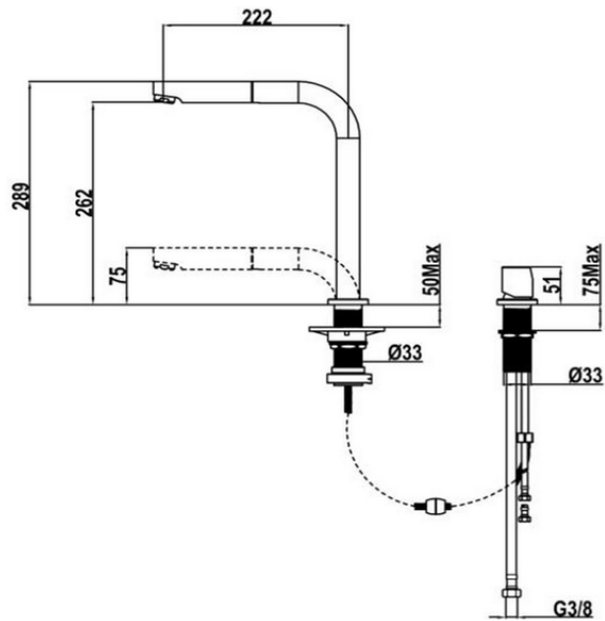

Single lever sink mixer with reclined spout KITCHEN_LC000090

LC000090

<https://en.cisal.it/single-lever-sink-mixer-with-reclined-spout-kitchen-lc000090>

2026-06-13