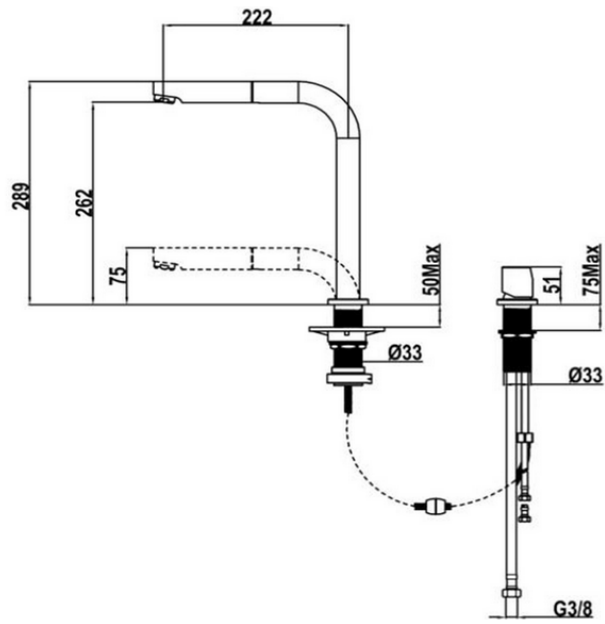

## Single lever sink mixer with reclined spout KITCHEN\_LC000090

LC000090

<https://en.cisal.it/single-lever-sink-mixer-with-reclined-spout-kitchen-lc000090>

2026-04-08