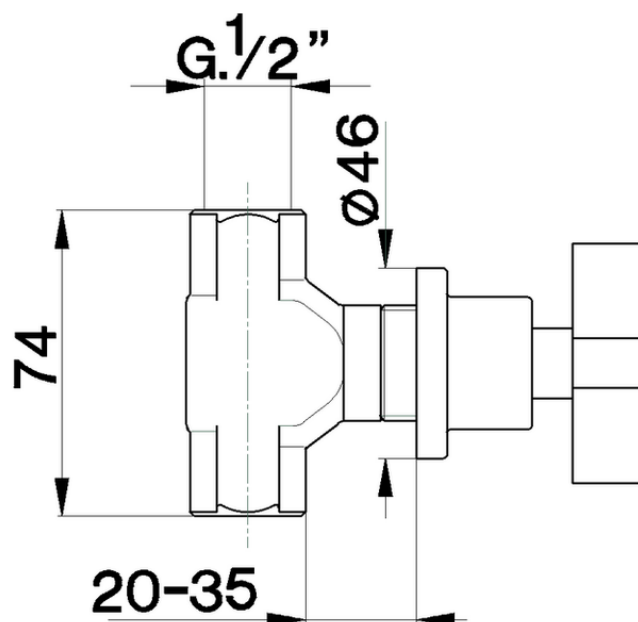

Concealed stop valve BARCELONA_BA000310

BA000310

<https://en.cisal.it/concealed-stop-valve-barcelona-ba000310>

2026-05-15