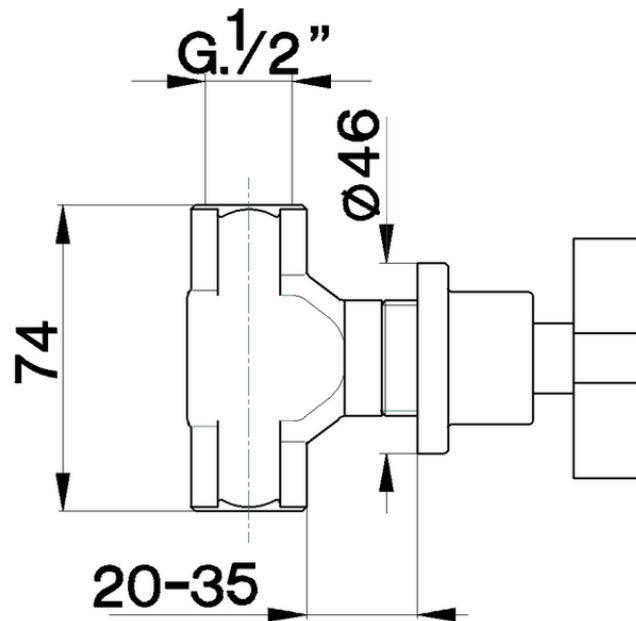

**Concealed stop valve BARCELONA\_BA000310**

BA000310

<https://en.cisal.it/concealed-stop-valve-barcelona-ba000310>

2026-06-25