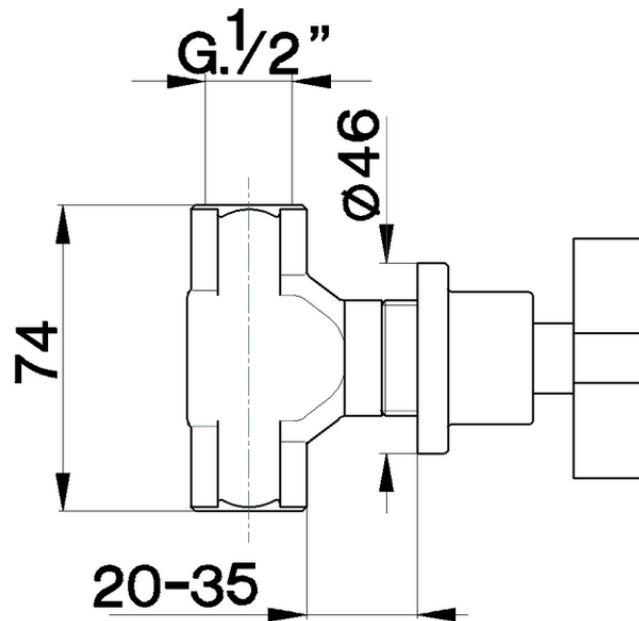

Concealed stop valve BARCELONA_BA000310

BA000310

<https://en.cisal.it/concealed-stop-valve-barcelona-ba000310>

2026-06-24