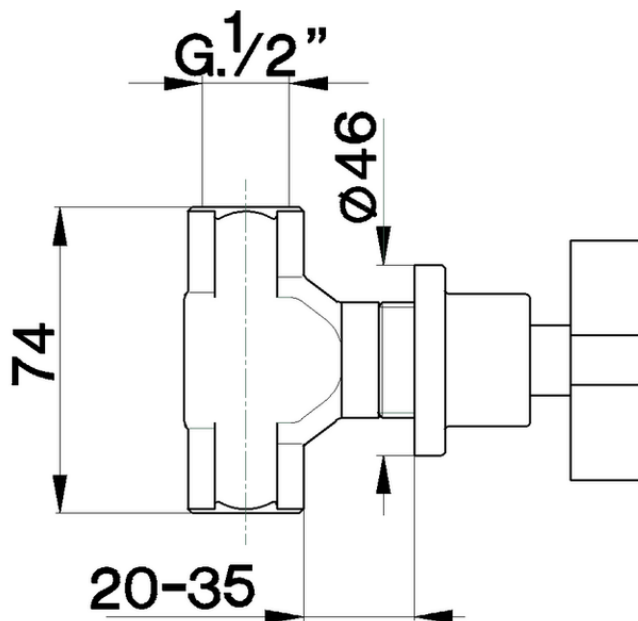

Concealed stop valve BARCELONA_BA000310

BA000310

<https://en.cisal.it/concealed-stop-valve-barcelona-ba000310>

2026-04-04