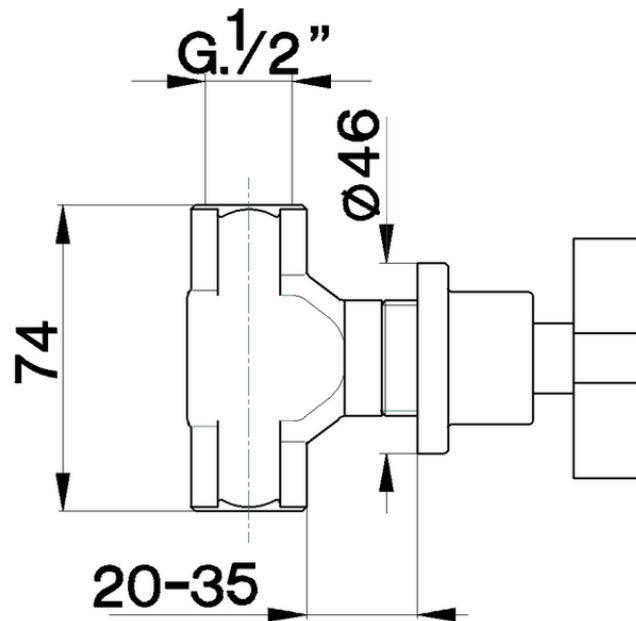

**Concealed stop valve BARCELONA\_BA000310**

BA000310

<https://en.cisal.it/concealed-stop-valve-barcelona-ba000310>

2026-06-04