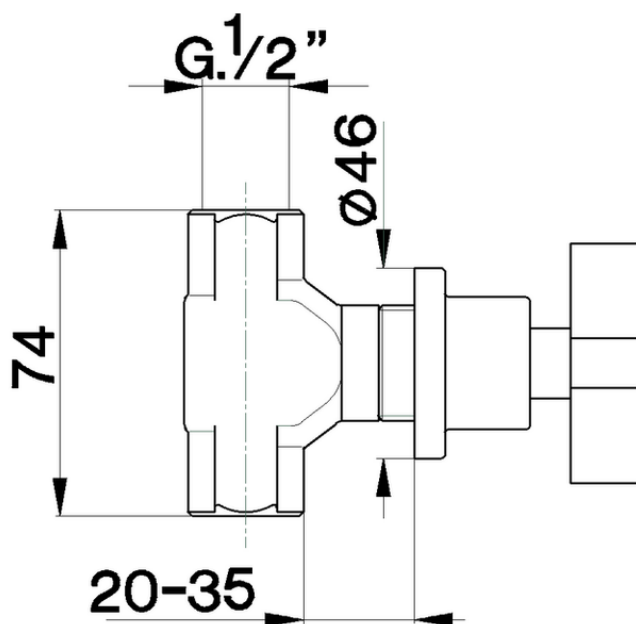

Concealed stop valve BARCELONA_BA000310

BA000310

<https://en.cisal.it/concealed-stop-valve-barcelona-ba000310>

2026-06-25