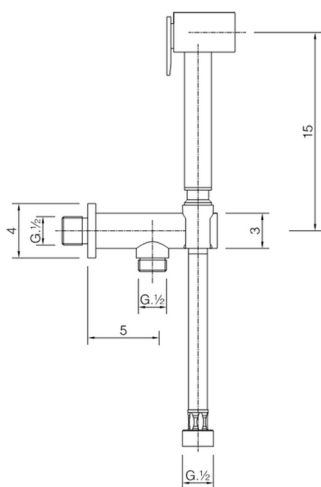

Hygienic Spray

Multi-jets hygienic hand shower, for personal hygiene care.

2026-04-06