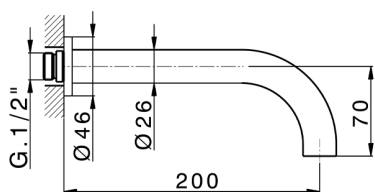

Exposed part for concealed washbasin mixer GRACE_GL013510

MODEL **GL013510**

Exposed part for concealed washbasin mixer, without concealed part, for item ZA033511

AVAILABLE FINISHINGS

-  **21** 21 Chrome
-  **2F** 2F Brushed Nickel
-  **2W** 2W Brushed Gold
-  **5H** 5H Dark Brass Brushed
-  **5L** 5L Brushed Black Titanium
-  **6T** 6T Chrome/Matt Black

CHARACTERISTICS

Installation **Concealed**
 Required concealed parts **ZA033511**

Exposed part for concealed washbasin mixer GRACE_GL013510

GL013510

<https://en.cisal.it/exposed-part-for-concealed-washbasin-mixer-grace-gl013510>

Concealed washbasin mixer CONCEALED_ZA033511

MODEL **ZA033511**

Concealed washbasin mixer, right headvalve - left headvalve

AVAILABLE FINISHINGS

 **04** 04 Without finishing

CHARACTERISTICS

Concealed **1**

2026-04-30