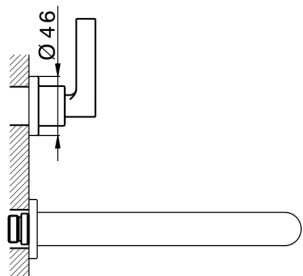

Exposed part for concealed washbasin mixer GRACE_GL013510

MODEL **GL013510**

Exposed part for concealed washbasin mixer, without concealed part, for item ZA033511

AVAILABLE FINISHINGS

-  **21** 21 Chrome
-  **2F** 2F Brushed Nickel
-  **2W** 2W Brushed Gold
-  **5H** 5H Dark Brass Brushed
-  **5L** 5L Brushed Black Titanium
-  **6T** 6T Chrome/Matt Black

CHARACTERISTICS

Installation **Concealed**
 Required concealed parts **ZA033511**

Exposed part for concealed washbasin mixer GRACE_GL013510

GL013510

<https://en.cisal.it/exposed-part-for-concealed-washbasin-mixer-grace-gl013510>

Concealed washbasin mixer CONCEALED_ZA033511

MODEL **ZA033511**

Concealed washbasin mixer, right headvalve - left headvalve

AVAILABLE FINISHINGS

 **04** 04 Without finishing

CHARACTERISTICS

Concealed **1**

2026-04-30