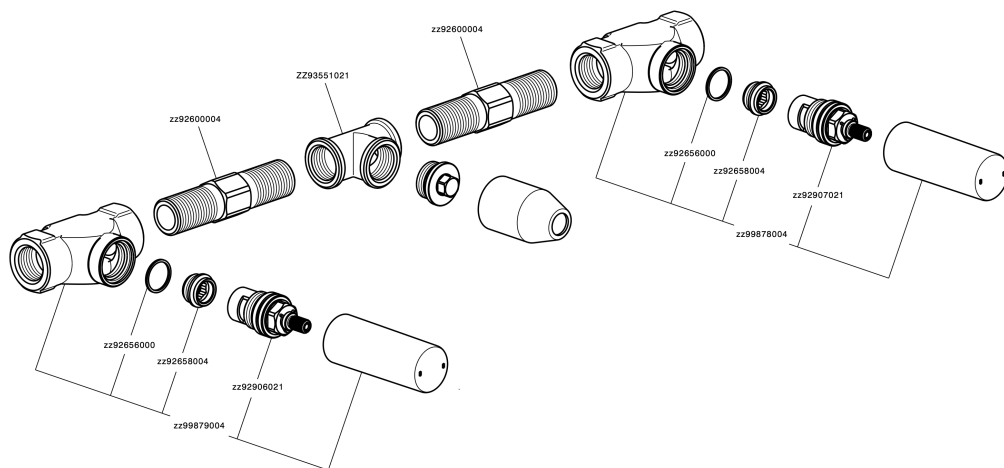

## Exposed part for concealed washbasin mixer GRACE\_GL013510

GL013510

<https://en.cisal.it/exposed-part-for-concealed-washbasin-mixer-grace-gl013510>

## Concealed washbasin mixer CONCEALED\_ZA033511

ZA033511

<https://en.cisal.it/concealed-washbasin-mixer-concealed-za033511>

2026-04-30