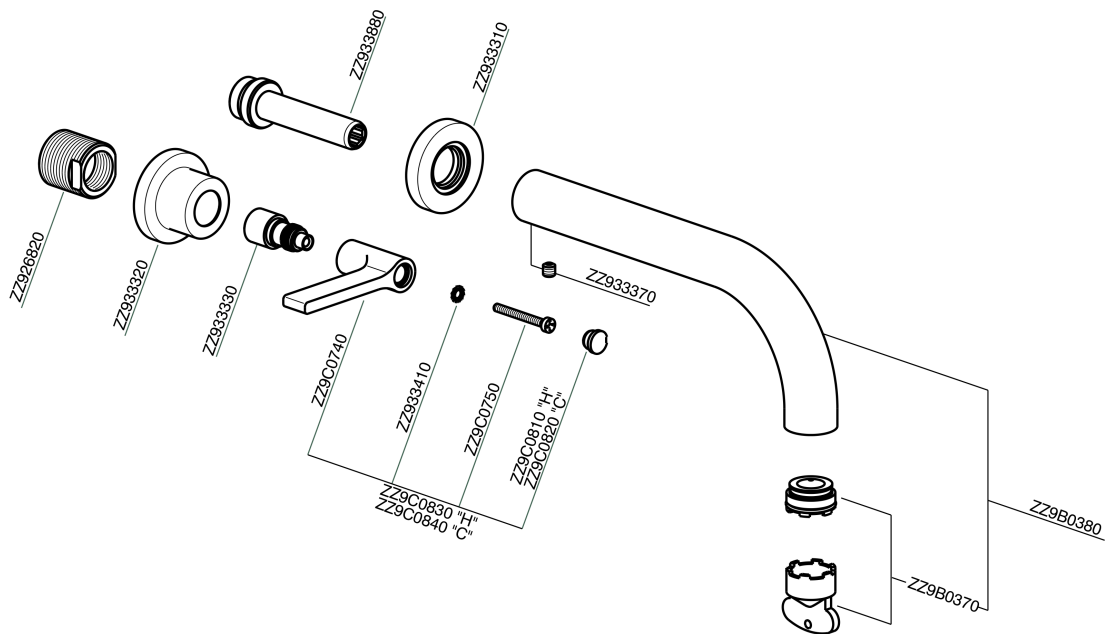

## Exposed part for concealed washbasin mixer GRACE\_GL013510

GL013510

<https://en.cisal.it/exposed-part-for-concealed-washbasin-mixer-grace-gl013510>

## Concealed washbasin mixer CONCEALED\_ZA033511

ZA033511

<https://en.cisal.it/concealed-washbasin-mixer-concealed-za033511>

2026-04-30