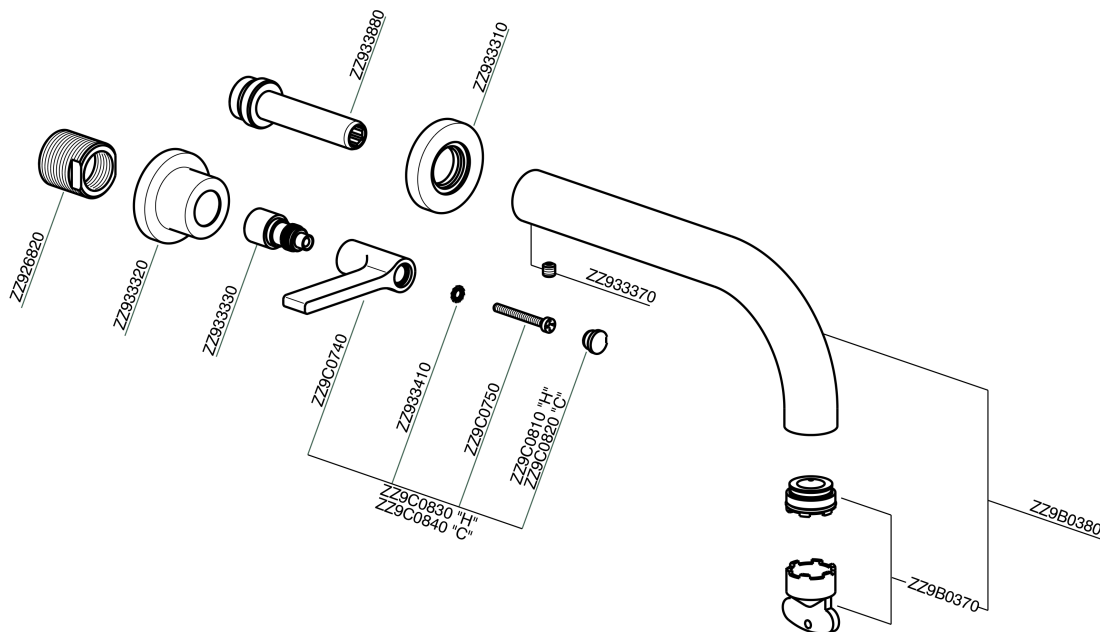

## Exposed part for concealed washbasin mixer GRACE\_GL013510

GL013510

<https://en.cisal.it/exposed-part-for-concealed-washbasin-mixer-grace-gl013510>

## Concealed washbasin mixer CONCEALED\_ZA033511

ZA033511

<https://en.cisal.it/concealed-washbasin-mixer-concealed-za033511>

2026-05-20