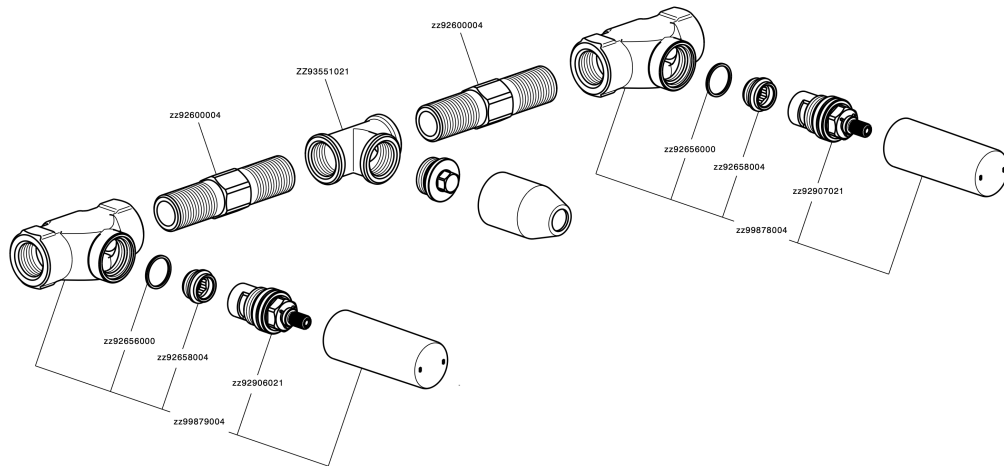

## Exposed part for concealed washbasin mixer GRACE\_GL013510

GL013510

<https://en.cisal.it/exposed-part-for-concealed-washbasin-mixer-grace-gl013510>

## Concealed washbasin mixer CONCEALED\_ZA033511

ZA033511

<https://en.cisal.it/concealed-washbasin-mixer-concealed-za033511>

2026-05-20