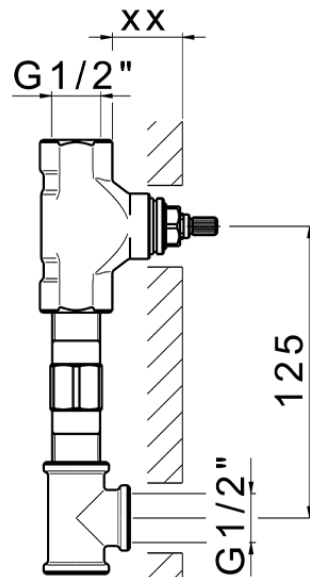

Serie's code	Size XX
CX 1351	20-35
CF 1351	20-35
CX 0331	20-35
CF 0331	20-35
CX 0200	20-35
CF 0200	20-35
BA 1351	20-35
GS 1351	20-35
GL 1351	20-35
MN 1351	20-35
LN 1351	20-35
LV 1351	33-48
LY 1351	33-48
CU 1351	33-48
SM 1351	30-45
AA 1351	10-30
AC 1351	10-30
AR 1351	15-25
PZ 1351	10-30
RG 1351	10-30
TS 1351	10-30
VT 1351	10-30
CS 1351	10-30
WA 1351	45-68
X1 1351	33-45
X2 1351	33-45
X3 1351	33-45
X4 1351	33-45
X5 1351	33-45
RI 1351	20-35
RM 1351	20-35

ZA033511

<https://en.cisal.it/concealed-washbasin-mixer-concealed-za033511>

2026-04-30