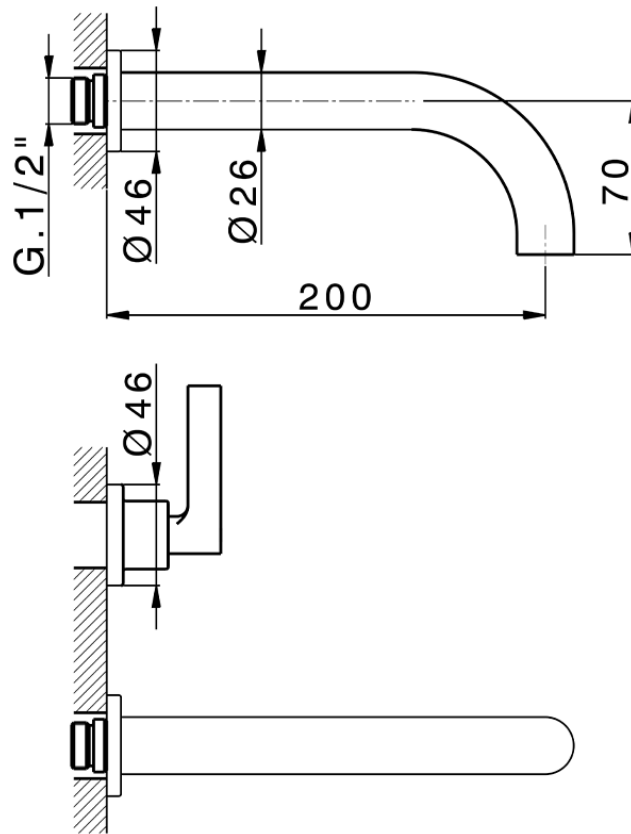

Exposed part for concealed washbasin mixer GRACE_GL013510

GL013510

<https://en.cisal.it/exposed-part-for-concealed-washbasin-mixer-grace-gl013510>

Serie's code	Size XX
CX 1351	20-35
CF 1351	20-35
CX 0331	20-35
CF 0331	20-35
CX 0200	20-35
CF 0200	20-35
BA 1351	20-35
GS 1351	20-35
GL 1351	20-35
MN 1351	20-35
LN 1351	20-35
LV 1351	33-48
LY 1351	33-48
CU 1351	33-48
SM 1351	30-45
AA 1351	10-30
AC 1351	10-30
AR 1351	15-25
PZ 1351	10-30
RG 1351	10-30
TS 1351	10-30
VT 1351	10-30
CS 1351	10-30
WA 1351	45-68
X1 1351	33-45
X2 1351	33-45
X3 1351	33-45
X4 1351	33-45
X5 1351	33-45
RI 1351	20-35
RM 1351	20-35

Limiti di tolleranza superficie piastrelle
 Adjustment limits for finished tile surface
 Limites de tolérance surface carrelage
 Fliesenoberfläche
 Superficie del azulejo

ZA033511

<https://en.cisal.it/concealed-washbasin-mixer-concealed-za033511>