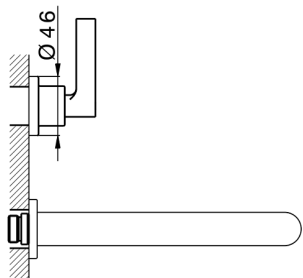

Exposed part for concealed washbasin mixer GRACE_GL013510

MODEL **GL013510**

Exposed part for concealed washbasin mixer, without concealed part, for item ZA033511

AVAILABLE FINISHINGS

-  **21** 21 Chrome
-  **2F** 2F Brushed Nickel
-  **2W** 2W Brushed Gold
-  **5H** 5H Dark Brass Brushed
-  **5L** 5L Brushed Black Titanium
-  **6T** 6T Chrome/Matt Black

CHARACTERISTICS

Installation **Concealed**
 Required concealed parts **ZA033511**

Exposed part for concealed washbasin mixer GRACE_GL013510

GL013510

<https://en.cisal.it/exposed-part-for-concealed-washbasin-mixer-grace-gl013510>

Concealed washbasin mixer CONCEALED_ZA033511

MODEL **ZA033511**

Concealed washbasin mixer, right headvalve - left headvalve

AVAILABLE FINISHINGS

 **04** 04 Without finishing

CHARACTERISTICS

Concealed **1**

2026-05-20