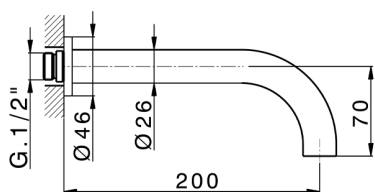

Exposed part for concealed washbasin mixer GRACE_GL013510

MODEL **GL013510**

Exposed part for concealed washbasin mixer, without concealed part, for item ZA033511

AVAILABLE FINISHINGS

-  **21** 21 Chrome
-  **2F** 2F Brushed Nickel
-  **2W** 2W Brushed Gold
-  **5H** 5H Dark Brass Brushed
-  **5L** 5L Brushed Black Titanium
-  **6T** 6T Chrome/Matt Black

CHARACTERISTICS

Installation **Concealed**
 Required concealed parts **ZA033511**

Exposed part for concealed washbasin mixer GRACE_GL013510

GL013510

<https://en.cisal.it/exposed-part-for-concealed-washbasin-mixer-grace-gl013510>

Concealed washbasin mixer CONCEALED_ZA033511

MODEL **ZA033511**

Concealed washbasin mixer, right headvalve - left headvalve

AVAILABLE FINISHINGS

 **04** 04 Without finishing

CHARACTERISTICS

Concealed **1**

2026-05-20