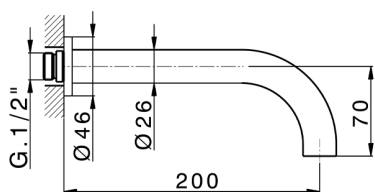

## Exposed part for concealed washbasin mixer GRACE\_GL013510

MODEL **GL013510**

Exposed part for concealed washbasin mixer, without concealed part, for item ZA033511