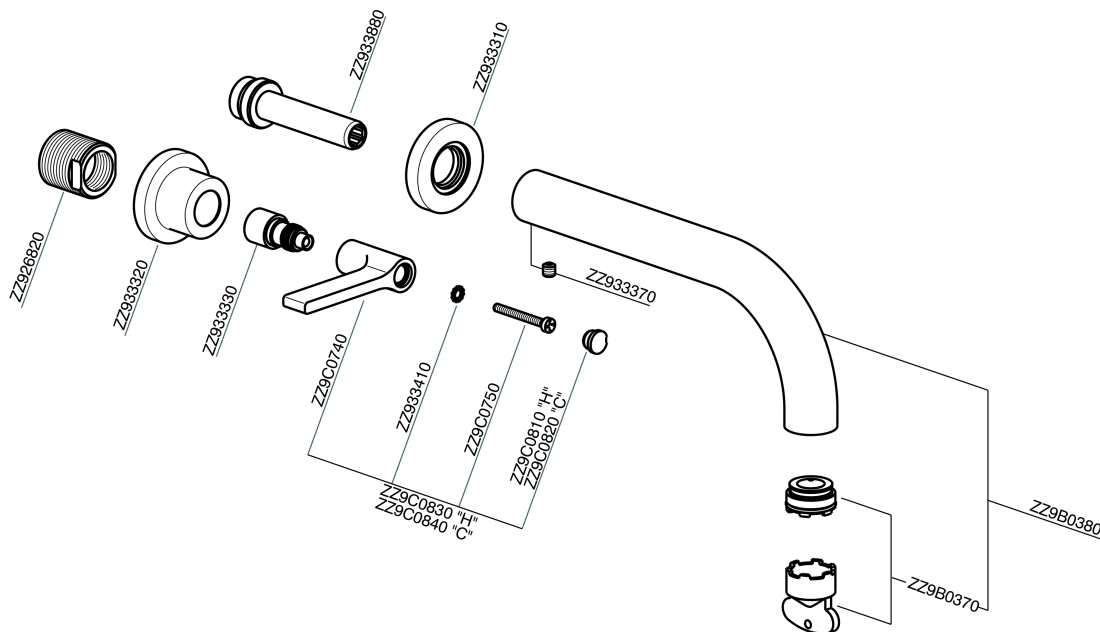

Exposed part for concealed washbasin mixer GRACE_GL013510

MODEL **GL013510**

Exposed part for concealed washbasin mixer, without concealed part, for item ZA033511

AVAILABLE FINISHINGS

-  **21** 21 Chrome
-  **2F** 2F Brushed Nickel
-  **2W** 2W Brushed Gold
-  **5H** 5H Dark Brass Brushed
-  **5L** 5L Brushed Black Titanium
-  **6T** 6T Chrome/Matt Black

CHARACTERISTICS

Installation **Concealed**
 Required concealed parts **ZA033511**

Exposed part for concealed washbasin mixer GRACE_GL013510

GL013510

<https://en.cisal.it/exposed-part-for-concealed-washbasin-mixer-grace-gl013510>

Concealed washbasin mixer CONCEALED_ZA033511

MODEL **ZA033511**

Concealed washbasin mixer, right headvalve - left headvalve

AVAILABLE FINISHINGS

 **04** 04 Without finishing

CHARACTERISTICS

Concealed **1**

2026-05-20