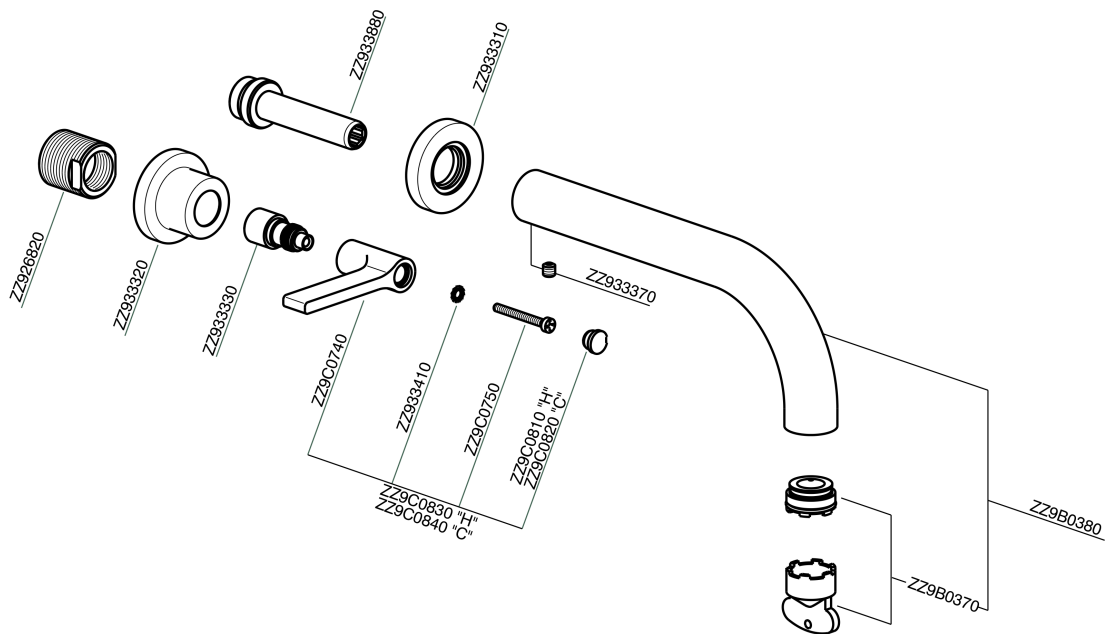

## Exposed part for concealed washbasin mixer GRACE\_GL013510

MODEL **GL013510**

Exposed part for concealed washbasin mixer, without concealed part, for item ZA033511

### CHARACTERISTICS

Installation **Concealed**

Required concealed parts **ZA033511**

## Exposed part for concealed washbasin mixer GRACE\_GL013510

GL013510

<https://en.cisal.it/exposed-part-for-concealed-washbasin-mixer-grace-gl013510>

## Concealed washbasin mixer CONCEALED\_ZA033511

MODEL **ZA033511**

Concealed washbasin mixer, right headvalve - left headvalve

AVAILABLE FINISHINGS

 **04** 04 Without finishing

CHARACTERISTICS

Concealed **1**