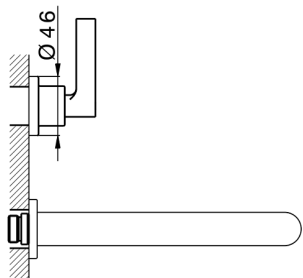

## Exposed part for concealed washbasin mixer GRACE\_GL013510

MODEL **GL013510**

Exposed part for concealed washbasin mixer, without concealed part, for item ZA033511

## Exposed part for concealed washbasin mixer GRACE\_GL013510

GL013510

<https://en.cisal.it/exposed-part-for-concealed-washbasin-mixer-grace-gl013510>

## Concealed washbasin mixer CONCEALED\_ZA033511

MODEL **ZA033511**

Concealed washbasin mixer, right headvalve - left headvalve

AVAILABLE FINISHINGS

 **04** 04 Without finishing

CHARACTERISTICS

Concealed **1**