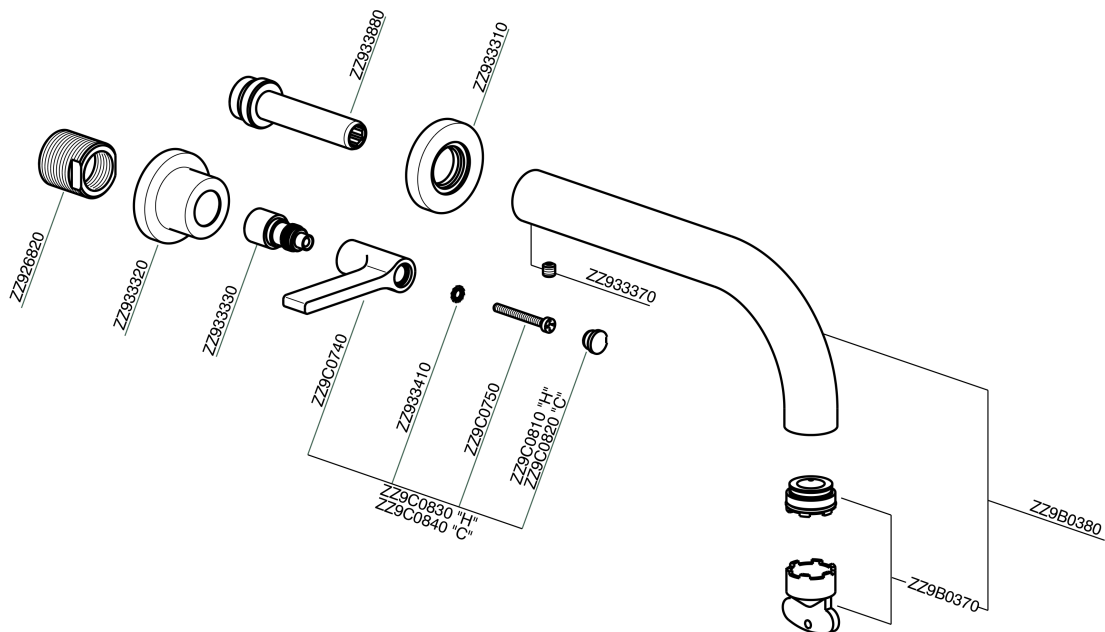

Exposed part for concealed washbasin mixer GRACE_GL013510

MODEL **GL013510**

Exposed part for concealed washbasin mixer, without concealed part, for item ZA033511

AVAILABLE FINISHINGS

-  **21** 21 Chrome
-  **2F** 2F Brushed Nickel
-  **2W** 2W Brushed Gold
-  **5H** 5H Dark Brass Brushed
-  **5L** 5L Brushed Black Titanium
-  **6T** 6T Chrome/Matt Black

CHARACTERISTICS

Installation **Concealed**
 Required concealed parts **ZA033511**

Exposed part for concealed washbasin mixer GRACE_GL013510

GL013510

<https://en.cisal.it/exposed-part-for-concealed-washbasin-mixer-grace-gl013510>

Concealed washbasin mixer CONCEALED_ZA033511

MODEL **ZA033511**

Concealed washbasin mixer, right headvalve - left headvalve

AVAILABLE FINISHINGS

 **04** 04 Without finishing

CHARACTERISTICS

Concealed **1**

2026-04-09