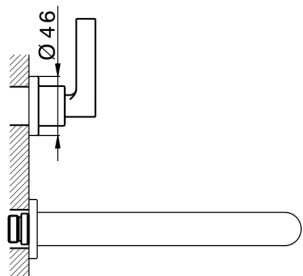

Exposed part for concealed washbasin mixer GRACE_GL013510

MODEL **GL013510**

Exposed part for concealed washbasin mixer, without concealed part, for item ZA033511

AVAILABLE FINISHINGS

-  **21** 21 Chrome
-  **2F** 2F Brushed Nickel
-  **2W** 2W Brushed Gold
-  **5H** 5H Dark Brass Brushed
-  **5L** 5L Brushed Black Titanium
-  **6T** 6T Chrome/Matt Black

CHARACTERISTICS

Installation **Concealed**
 Required concealed parts **ZA033511**

Exposed part for concealed washbasin mixer GRACE_GL013510

GL013510

<https://en.cisal.it/exposed-part-for-concealed-washbasin-mixer-grace-gl013510>

Concealed washbasin mixer CONCEALED_ZA033511

MODEL **ZA033511**

Concealed washbasin mixer, right headvalve - left headvalve

AVAILABLE FINISHINGS

CHARACTERISTICS

Concealed **1**

2026-05-30