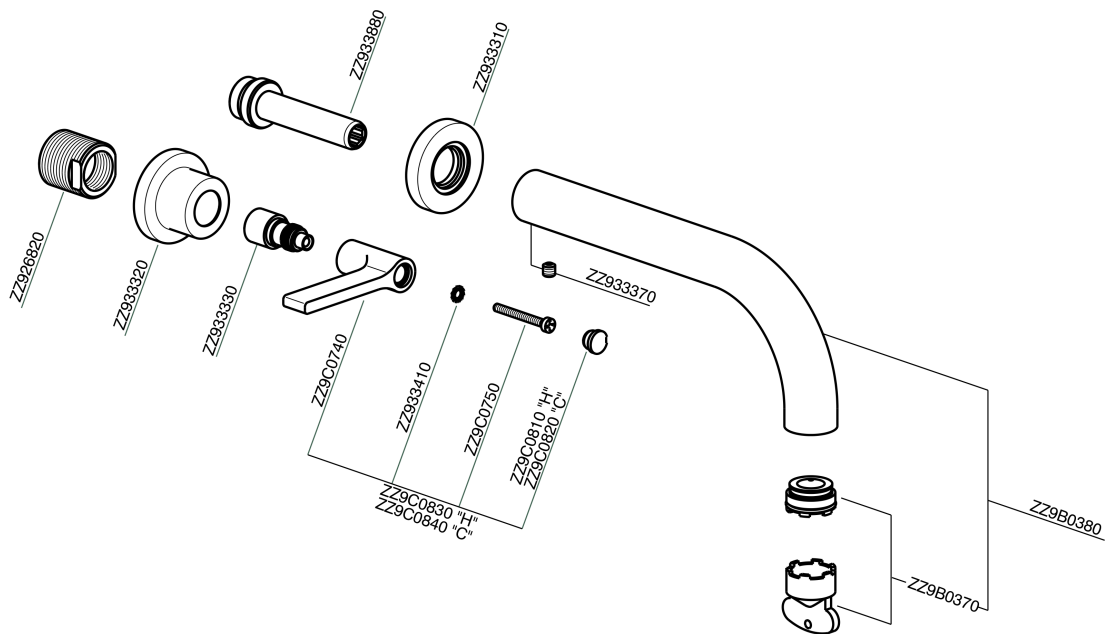

Exposed part for concealed washbasin mixer GRACE_GL013510

MODEL **GL013510**

Exposed part for concealed washbasin mixer, without concealed part, for item ZA033511

AVAILABLE FINISHINGS

-  **21** 21 Chrome
-  **2F** 2F Brushed Nickel
-  **2W** 2W Brushed Gold
-  **5H** 5H Dark Brass Brushed
-  **5L** 5L Brushed Black Titanium
-  **6T** 6T Chrome/Matt Black

CHARACTERISTICS

Installation **Concealed**

Required concealed parts **ZA033511**

Exposed part for concealed washbasin mixer GRACE_GL013510

GL013510

<https://en.cisal.it/exposed-part-for-concealed-washbasin-mixer-grace-gl013510>

Concealed washbasin mixer CONCEALED_ZA033511

MODEL **ZA033511**

Concealed washbasin mixer, right headvalve - left headvalve

AVAILABLE FINISHINGS

 **04** 04 Without finishing

CHARACTERISTICS

Concealed **1**

2026-07-03