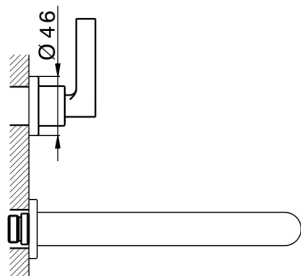

Exposed part for concealed washbasin mixer GRACE_GL013510

MODEL **GL013510**

Exposed part for concealed washbasin mixer, without concealed part, for item ZA033511

AVAILABLE FINISHINGS

-  **21** 21 Chrome
-  **2F** 2F Brushed Nickel
-  **2W** 2W Brushed Gold
-  **5H** 5H Dark Brass Brushed
-  **5L** 5L Brushed Black Titanium
-  **6T** 6T Chrome/Matt Black

CHARACTERISTICS

Installation **Concealed**
 Required concealed parts **ZA033511**

Exposed part for concealed washbasin mixer GRACE_GL013510

GL013510

<https://en.cisal.it/exposed-part-for-concealed-washbasin-mixer-grace-gl013510>

Concealed washbasin mixer CONCEALED_ZA033511

MODEL **ZA033511**

Concealed washbasin mixer, right headvalve - left headvalve

AVAILABLE FINISHINGS

 **04** 04 Without finishing

CHARACTERISTICS

Concealed **1**

2026-04-09