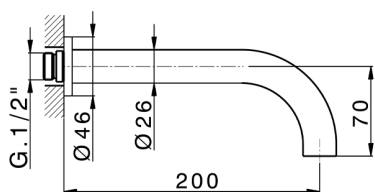

Exposed part for concealed washbasin mixer GRACE_GL013510

MODEL **GL013510**

Exposed part for concealed washbasin mixer, without concealed part, for item ZA033511

AVAILABLE FINISHINGS

-  **21** 21 Chrome
-  **2F** 2F Brushed Nickel
-  **2W** 2W Brushed Gold
-  **5H** 5H Dark Brass Brushed
-  **5L** 5L Brushed Black Titanium
-  **6T** 6T Chrome/Matt Black

CHARACTERISTICS

Installation **Concealed**
 Required concealed parts **ZA033511**

Exposed part for concealed washbasin mixer GRACE_GL013510

GL013510

<https://en.cisal.it/exposed-part-for-concealed-washbasin-mixer-grace-gl013510>

Concealed washbasin mixer CONCEALED_ZA033511

MODEL **ZA033511**

Concealed washbasin mixer, right headvalve - left headvalve

AVAILABLE FINISHINGS

CHARACTERISTICS

Concealed **1**

2026-05-30