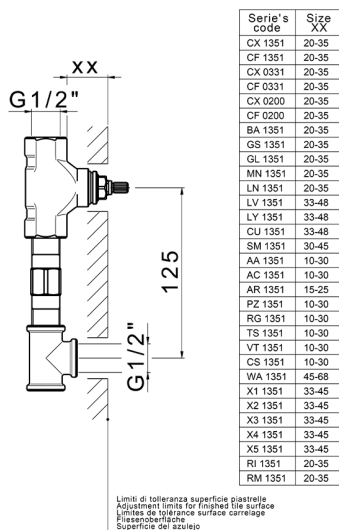

Exposed part for concealed washbasin mixer GRACE_GL013510

MODEL **GL013510**

Exposed part for concealed washbasin mixer, without concealed part, for item ZA033511

AVAILABLE FINISHINGS

-  **21** 21 Chrome
-  **2F** 2F Brushed Nickel
-  **2W** 2W Brushed Gold
-  **5H** 5H Dark Brass Brushed
-  **5L** 5L Brushed Black Titanium
-  **6T** 6T Chrome/Matt Black

CHARACTERISTICS

Installation **Concealed**
 Required concealed parts **ZA033511**

Exposed part for concealed washbasin mixer GRACE_GL013510

GL013510

<https://en.cisal.it/exposed-part-for-concealed-washbasin-mixer-grace-gl013510>

Concealed washbasin mixer CONCEALED_ZA033511

MODEL **ZA033511**

Concealed washbasin mixer, right headvalve - left headvalve

AVAILABLE FINISHINGS

 **04** 04 Without finishing

CHARACTERISTICS

Concealed **1**

2026-04-09