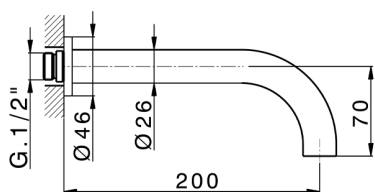

Exposed part for concealed washbasin mixer GRACE_GL013510

MODEL **GL013510**

Exposed part for concealed washbasin mixer, without concealed part, for item ZA033511

AVAILABLE FINISHINGS

-  **21** 21 Chrome
-  **2F** 2F Brushed Nickel
-  **2W** 2W Brushed Gold
-  **5H** 5H Dark Brass Brushed
-  **5L** 5L Brushed Black Titanium
-  **6T** 6T Chrome/Matt Black

CHARACTERISTICS

Installation **Concealed**

Required concealed parts **ZA033511**

Exposed part for concealed washbasin mixer GRACE_GL013510

GL013510

<https://en.cisal.it/exposed-part-for-concealed-washbasin-mixer-grace-gl013510>

Concealed washbasin mixer CONCEALED_ZA033511

MODEL **ZA033511**

Concealed washbasin mixer, right headvalve - left headvalve

AVAILABLE FINISHINGS

 **04** 04 Without finishing

CHARACTERISTICS

Concealed **1**

2026-07-03