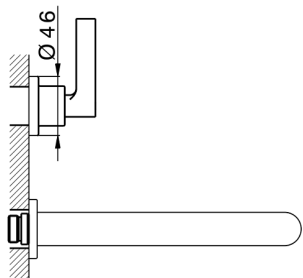

Exposed part for concealed washbasin mixer GRACE_GL013510

MODEL **GL013510**

Exposed part for concealed washbasin mixer, without concealed part, for item ZA033511

AVAILABLE FINISHINGS

-  **21** 21 Chrome
-  **2F** 2F Brushed Nickel
-  **2W** 2W Brushed Gold
-  **5H** 5H Dark Brass Brushed
-  **5L** 5L Brushed Black Titanium
-  **6T** 6T Chrome/Matt Black

CHARACTERISTICS

Installation **Concealed**

Required concealed parts **ZA033511**

Exposed part for concealed washbasin mixer GRACE_GL013510

GL013510

<https://en.cisal.it/exposed-part-for-concealed-washbasin-mixer-grace-gl013510>

Concealed washbasin mixer CONCEALED_ZA033511

MODEL **ZA033511**

Concealed washbasin mixer, right headvalve - left headvalve

AVAILABLE FINISHINGS

 **04** 04 Without finishing

CHARACTERISTICS

Concealed **1**

2026-07-03