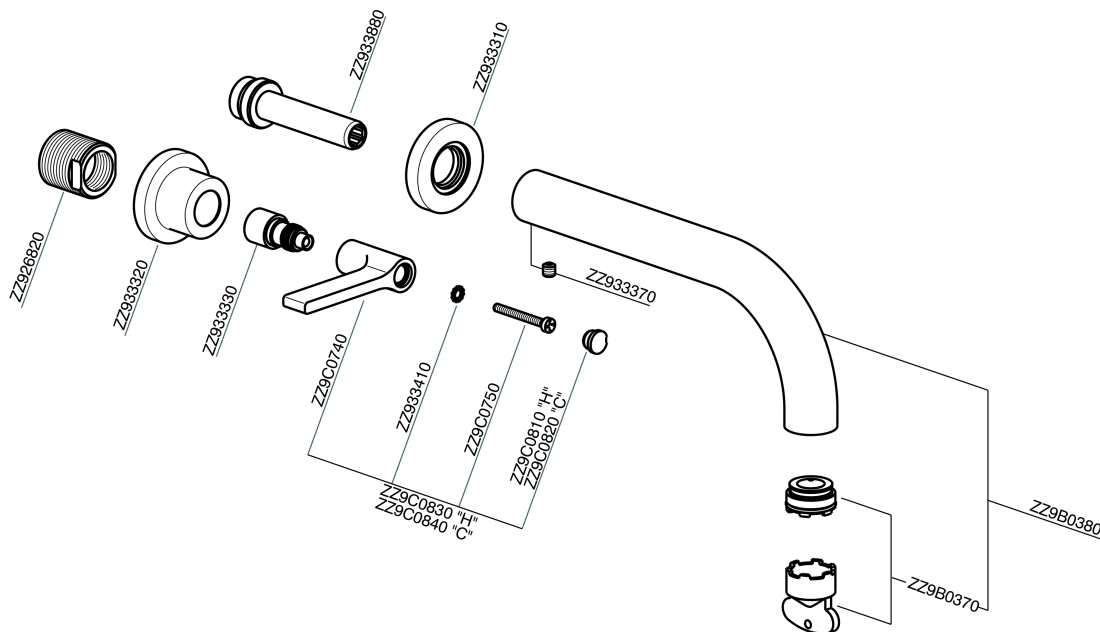

Exposed part for concealed washbasin mixer GRACE_GL013510

MODEL **GL013510**

Exposed part for concealed washbasin mixer, without concealed part, for item ZA033511

AVAILABLE FINISHINGS

-  **21** 21 Chrome
-  **2F** 2F Brushed Nickel
-  **2W** 2W Brushed Gold
-  **5H** 5H Dark Brass Brushed
-  **5L** 5L Brushed Black Titanium
-  **6T** 6T Chrome/Matt Black

CHARACTERISTICS

Installation **Concealed**
 Required concealed parts **ZA033511**

Exposed part for concealed washbasin mixer GRACE_GL013510

GL013510

<https://en.cisal.it/exposed-part-for-concealed-washbasin-mixer-grace-gl013510>

Concealed washbasin mixer CONCEALED_ZA033511

MODEL **ZA033511**

Concealed washbasin mixer, right headvalve - left headvalve

AVAILABLE FINISHINGS

CHARACTERISTICS

Concealed **1**

2026-05-30