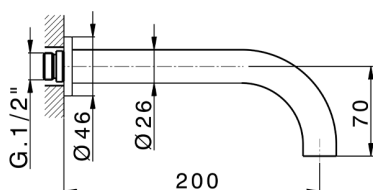

Exposed part for concealed washbasin mixer GRACE_GL013510

MODEL **GL013510**

Exposed part for concealed washbasin mixer, without concealed part, for item ZA033511

AVAILABLE FINISHINGS

-  **21** 21 Chrome
-  **2F** 2F Brushed Nickel
-  **2W** 2W Brushed Gold
-  **5H** 5H Dark Brass Brushed
-  **5L** 5L Brushed Black Titanium
-  **6T** 6T Chrome/Matt Black

CHARACTERISTICS

Installation **Concealed**
 Required concealed parts **ZA033511**

Exposed part for concealed washbasin mixer GRACE_GL013510

GL013510

<https://en.cisal.it/exposed-part-for-concealed-washbasin-mixer-grace-gl013510>

Concealed washbasin mixer CONCEALED_ZA033511

MODEL **ZA033511**

Concealed washbasin mixer, right headvalve - left headvalve

AVAILABLE FINISHINGS

 **04** 04 Without finishing

CHARACTERISTICS

Concealed **1**

2026-04-09