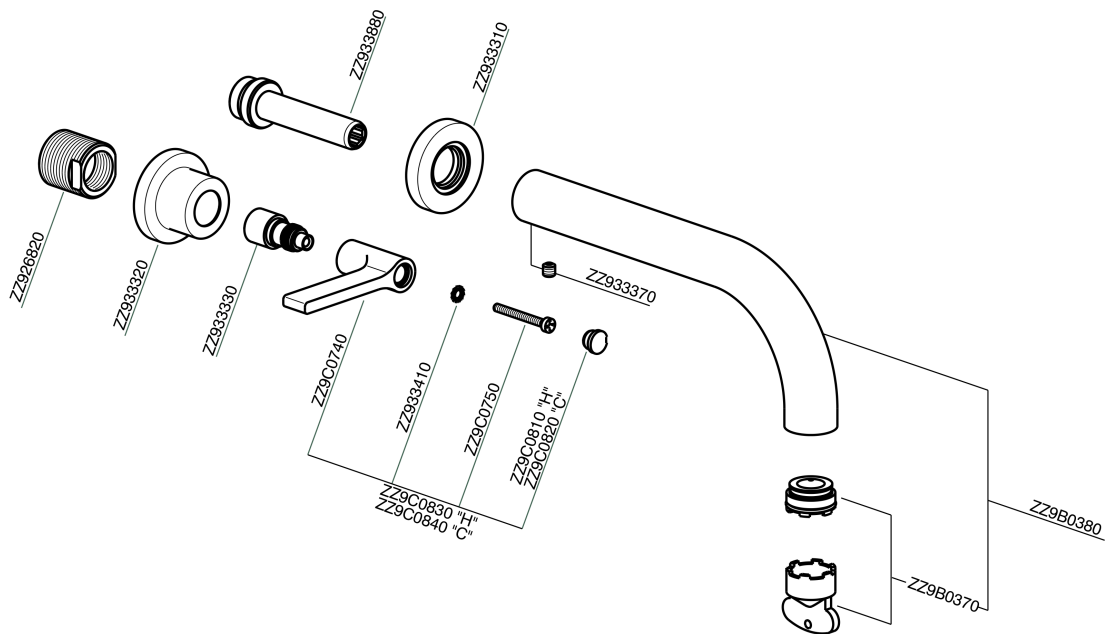

## Exposed part for concealed washbasin mixer GRACE\_GL013510

GL013510

<https://en.cisal.it/exposed-part-for-concealed-washbasin-mixer-grace-gl013510>

## Concealed washbasin mixer CONCEALED\_ZA033511

ZA033511

<https://en.cisal.it/concealed-washbasin-mixer-concealed-za033511>

2026-07-03