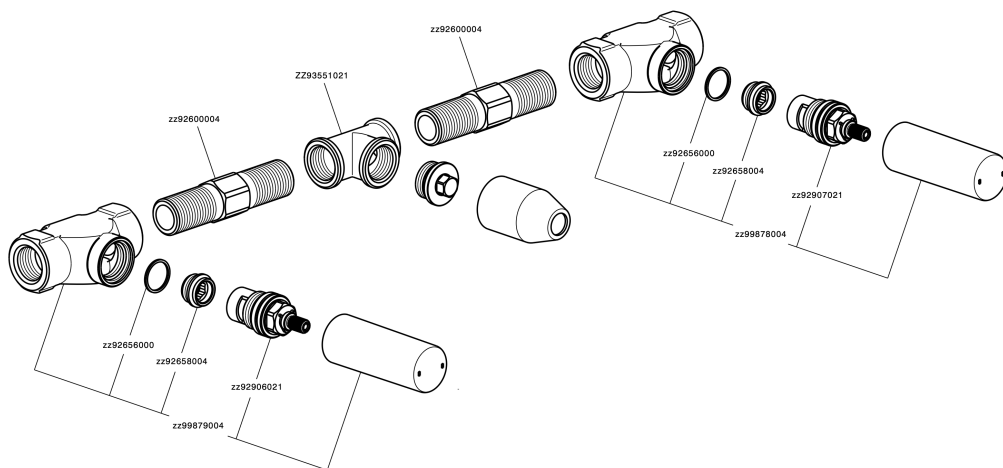

Exposed part for concealed washbasin mixer GRACE_GL013510

GL013510

<https://en.cisal.it/exposed-part-for-concealed-washbasin-mixer-grace-gl013510>

Concealed washbasin mixer CONCEALED_ZA033511

ZA033511

<https://en.cisal.it/concealed-washbasin-mixer-concealed-za033511>