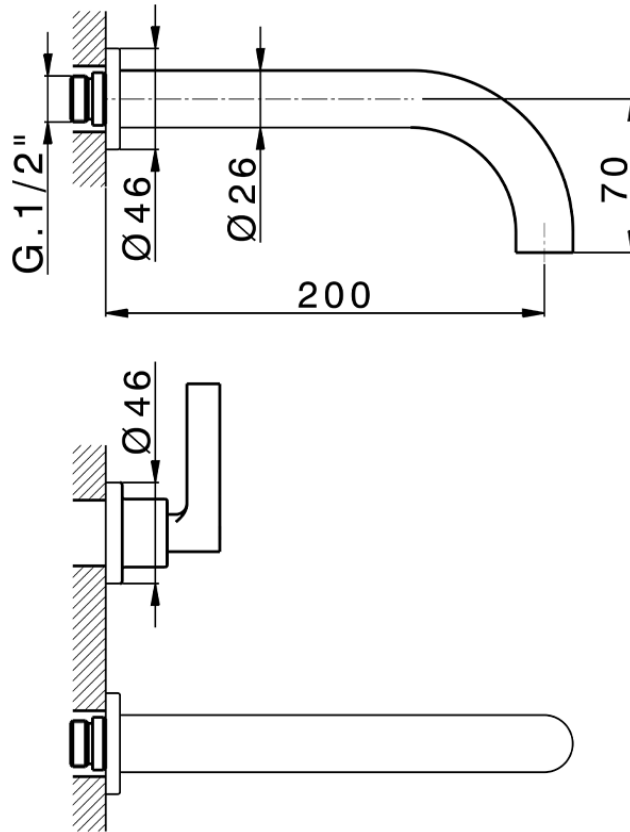

Exposed part for concealed washbasin mixer GRACE_GL013510

GL013510

<https://en.cisal.it/exposed-part-for-concealed-washbasin-mixer-grace-gl013510>

Serie's code	Size XX
CX 1351	20-35
CF 1351	20-35
CX 0331	20-35
CF 0331	20-35
CX 0200	20-35
CF 0200	20-35
BA 1351	20-35
GS 1351	20-35
GL 1351	20-35
MN 1351	20-35
LN 1351	20-35
LV 1351	33-48
LY 1351	33-48
CU 1351	33-48
SM 1351	30-45
AA 1351	10-30
AC 1351	10-30
AR 1351	15-25
PZ 1351	10-30
RG 1351	10-30
TS 1351	10-30
VT 1351	10-30
CS 1351	10-30
WA 1351	45-68
X1 1351	33-45
X2 1351	33-45
X3 1351	33-45
X4 1351	33-45
X5 1351	33-45
RI 1351	20-35
RM 1351	20-35

Limiti di tolleranza superficie piastrelle
 Adjustment limits for finished tile surface
 Limites de tolérance surface carrelage
 Fliesenoberfläche
 Superficie del azulejo

ZA033511

<https://en.cisal.it/concealed-washbasin-mixer-concealed-za033511>