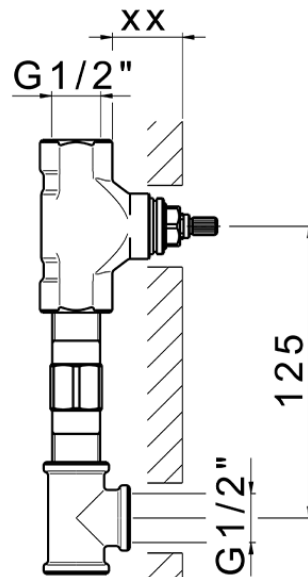

Serie's code	Size XX
CX 1351	20-35
CF 1351	20-35
CX 0331	20-35
CF 0331	20-35
CX 0200	20-35
CF 0200	20-35
BA 1351	20-35
GS 1351	20-35
GL 1351	20-35
MN 1351	20-35
LN 1351	20-35
LV 1351	33-48
LY 1351	33-48
CU 1351	33-48
SM 1351	30-45
AA 1351	10-30
AC 1351	10-30
AR 1351	15-25
PZ 1351	10-30
RG 1351	10-30
TS 1351	10-30
VT 1351	10-30
CS 1351	10-30
WA 1351	45-68
X1 1351	33-45
X2 1351	33-45
X3 1351	33-45
X4 1351	33-45
X5 1351	33-45
RI 1351	20-35
RM 1351	20-35

ZA033511

<https://en.cisal.it/concealed-washbasin-mixer-concealed-za033511>

2026-04-09