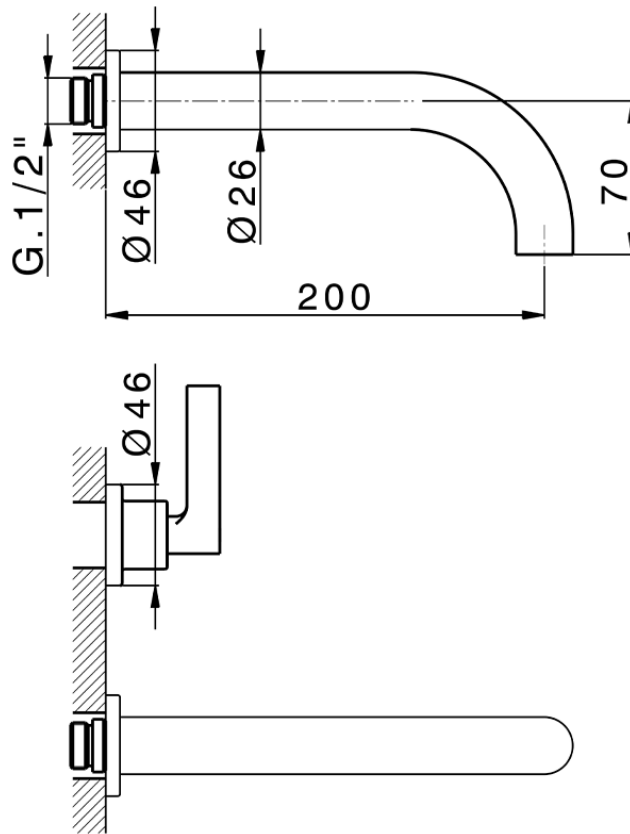

Exposed part for concealed washbasin mixer GRACE_GL013510

GL013510

<https://en.cisal.it/exposed-part-for-concealed-washbasin-mixer-grace-gl013510>

Serie's code	Size XX
CX 1351	20-35
CF 1351	20-35
CX 0331	20-35
CF 0331	20-35
CX 0200	20-35
CF 0200	20-35
BA 1351	20-35
GS 1351	20-35
GL 1351	20-35
MN 1351	20-35
LN 1351	20-35
LV 1351	33-48
LY 1351	33-48
CU 1351	33-48
SM 1351	30-45
AA 1351	10-30
AC 1351	10-30
AR 1351	15-25
PZ 1351	10-30
RG 1351	10-30
TS 1351	10-30
VT 1351	10-30
CS 1351	10-30
WA 1351	45-68
X1 1351	33-45
X2 1351	33-45
X3 1351	33-45
X4 1351	33-45
X5 1351	33-45
RI 1351	20-35
RM 1351	20-35

Limiti di tolleranza superficie piastrelle
 Adjustment limits for finished tile surface
 Limites de tolérance surface carrelage
 Fliesenoberfläche
 Superficie del azulejo

ZA033511

<https://en.cisal.it/concealed-washbasin-mixer-concealed-za033511>