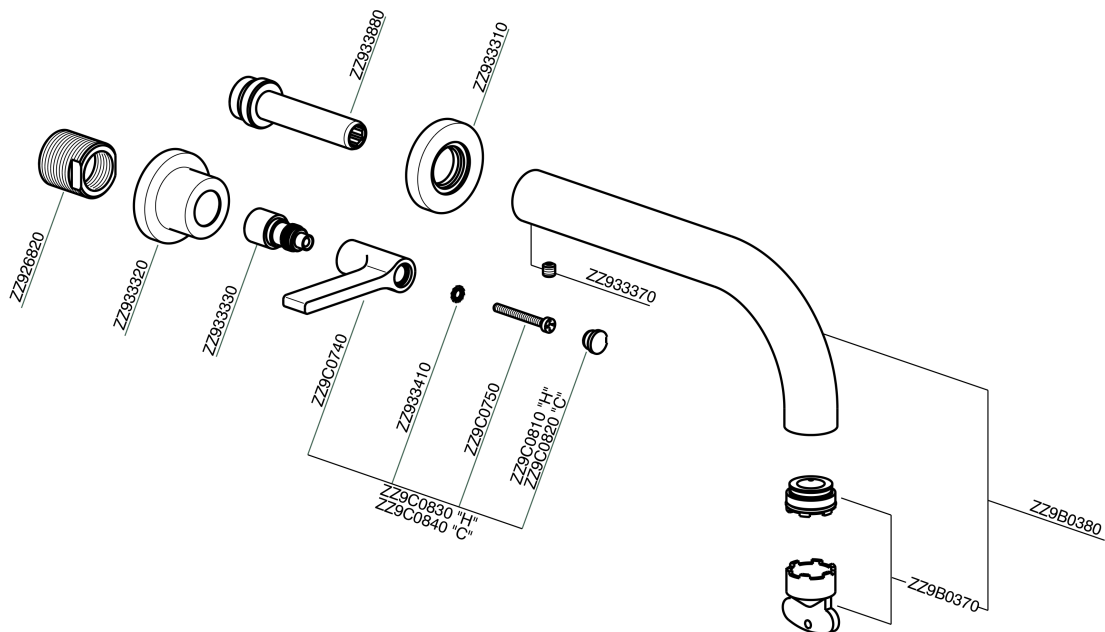

Exposed part for concealed washbasin mixer GRACE_GL013510

MODEL **GL013510**

Exposed part for concealed washbasin mixer, without concealed part, for item ZA033511

AVAILABLE FINISHINGS

-  **21** 21 Chrome
-  **2F** 2F Brushed Nickel
-  **2W** 2W Brushed Gold
-  **5H** 5H Dark Brass Brushed
-  **5L** 5L Brushed Black Titanium
-  **6T** 6T Chrome/Matt Black

CHARACTERISTICS

Installation **Concealed**
 Required concealed parts **ZA033511**

Exposed part for concealed washbasin mixer GRACE_GL013510

GL013510

<https://en.cisal.it/exposed-part-for-concealed-washbasin-mixer-grace-gl013510>

Concealed washbasin mixer CONCEALED_ZA033511

MODEL **ZA033511**

Concealed washbasin mixer, right headvalve - left headvalve

AVAILABLE FINISHINGS

CHARACTERISTICS

Concealed **1**

2026-05-30