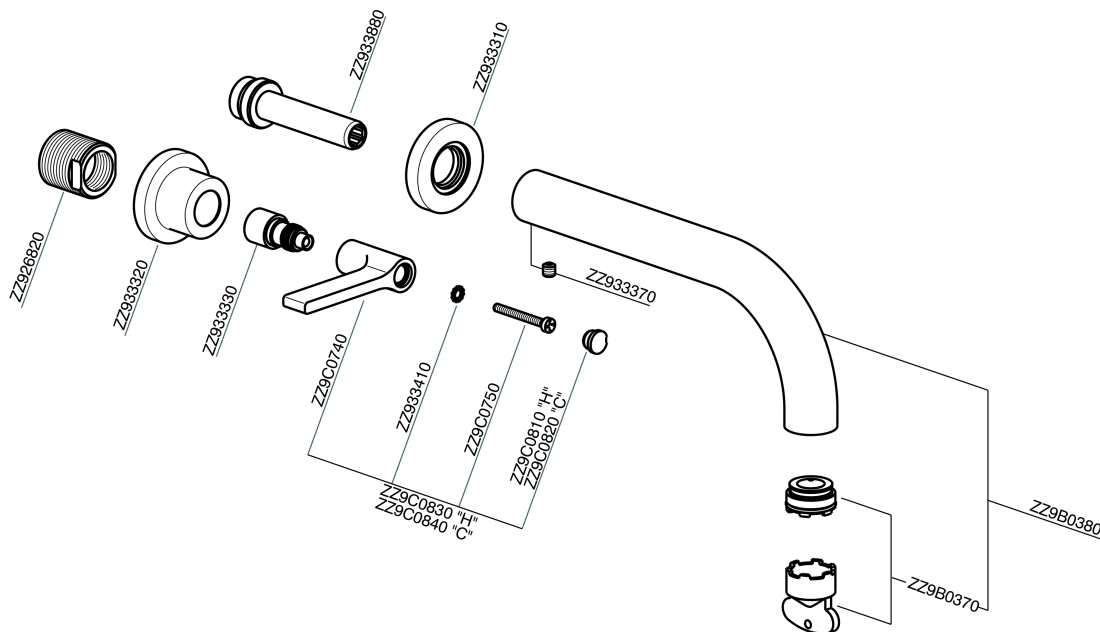

## Exposed part for concealed washbasin mixer GRACE\_GL013510

MODEL **GL013510**

Exposed part for concealed washbasin mixer, without concealed part, for item ZA033511

### CHARACTERISTICS

Installation **Concealed**  
 Required concealed parts **ZA033511**

## Exposed part for concealed washbasin mixer GRACE\_GL013510

GL013510

<https://en.cisal.it/exposed-part-for-concealed-washbasin-mixer-grace-gl013510>

## Concealed washbasin mixer CONCEALED\_ZA033511

MODEL **ZA033511**

Concealed washbasin mixer, right headvalve - left headvalve

AVAILABLE FINISHINGS

 **04** 04 Without finishing

CHARACTERISTICS

Concealed **1**