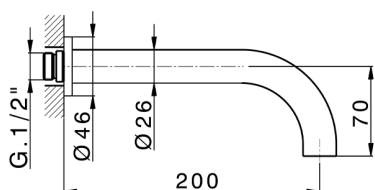

Exposed part for concealed washbasin mixer GRACE_GL013510

MODEL **GL013510**

Exposed part for concealed washbasin mixer, without concealed part, for item ZA033511

AVAILABLE FINISHINGS

-  **21** 21 Chrome
-  **2F** 2F Brushed Nickel
-  **2W** 2W Brushed Gold
-  **5H** 5H Dark Brass Brushed
-  **5L** 5L Brushed Black Titanium
-  **6T** 6T Chrome/Matt Black

CHARACTERISTICS

Installation **Concealed**
 Required concealed parts **ZA033511**

Exposed part for concealed washbasin mixer GRACE_GL013510

GL013510

<https://en.cisal.it/exposed-part-for-concealed-washbasin-mixer-grace-gl013510>

Concealed washbasin mixer CONCEALED_ZA033511

MODEL **ZA033511**

Concealed washbasin mixer, right headvalve - left headvalve

AVAILABLE FINISHINGS

CHARACTERISTICS

Concealed **1**

2026-05-30