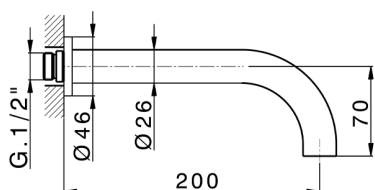

## Exposed part for concealed washbasin mixer GRACE\_GL013510

MODEL **GL013510**

Exposed part for concealed washbasin mixer, without concealed part, for item ZA033511