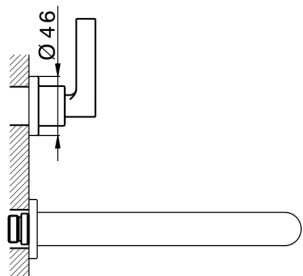

## Exposed part for concealed washbasin mixer GRACE\_GL013510

MODEL **GL013510**

Exposed part for concealed washbasin mixer, without concealed part, for item ZA033511

## Exposed part for concealed washbasin mixer GRACE\_GL013510

GL013510

<https://en.cisal.it/exposed-part-for-concealed-washbasin-mixer-grace-gl013510>

## Concealed washbasin mixer CONCEALED\_ZA033511

MODEL **ZA033511**

Concealed washbasin mixer, right headvalve - left headvalve

AVAILABLE FINISHINGS

 **04** 04 Without finishing

CHARACTERISTICS

Concealed **1**