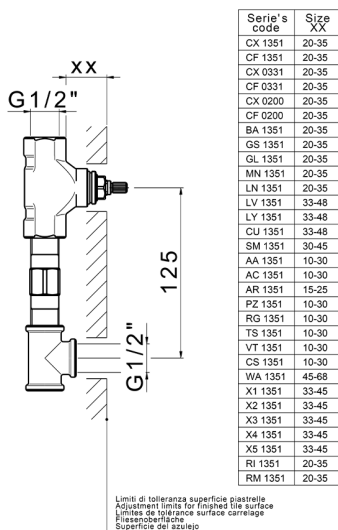

Exposed part for concealed washbasin mixer GRACE_GL013510

MODEL **GL013510**

Exposed part for concealed washbasin mixer, without concealed part, for item ZA033511

AVAILABLE FINISHINGS

-  **21** 21 Chrome
-  **2F** 2F Brushed Nickel
-  **2W** 2W Brushed Gold
-  **5H** 5H Dark Brass Brushed
-  **5L** 5L Brushed Black Titanium
-  **6T** 6T Chrome/Matt Black

CHARACTERISTICS

Installation **Concealed**
 Required concealed parts **ZA033511**

Exposed part for concealed washbasin mixer GRACE_GL013510

GL013510

<https://en.cisal.it/exposed-part-for-concealed-washbasin-mixer-grace-gl013510>

Concealed washbasin mixer CONCEALED_ZA033511

MODEL **ZA033511**

Concealed washbasin mixer, right headvalve - left headvalve

AVAILABLE FINISHINGS

CHARACTERISTICS

Concealed **1**

2026-05-30