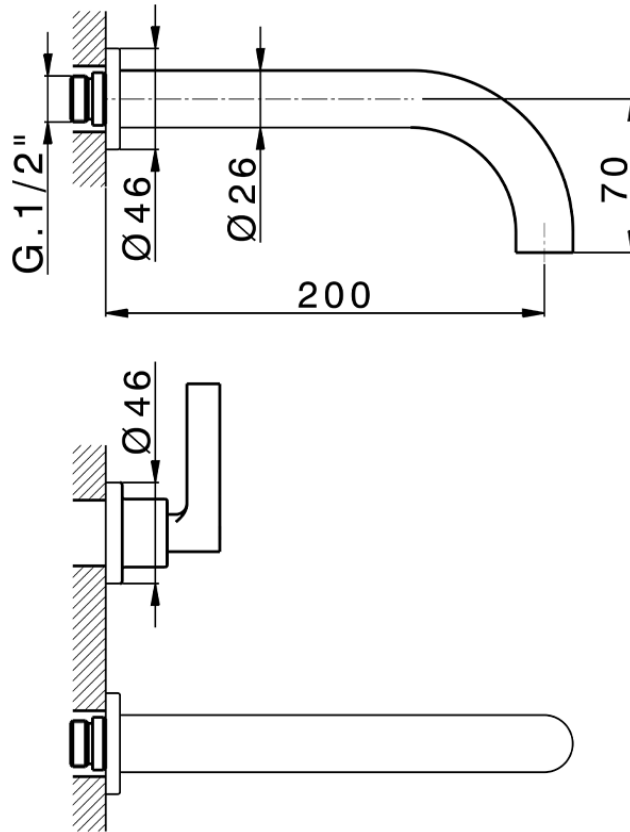

Exposed part for concealed washbasin mixer GRACE_GL013510

GL013510

<https://en.cisal.it/exposed-part-for-concealed-washbasin-mixer-grace-gl013510>

| Serie's code | Size XX |
|--------------|---------|
| CX 1351 | 20-35 |
| CF 1351 | 20-35 |
| CX 0331 | 20-35 |
| CF 0331 | 20-35 |
| CX 0200 | 20-35 |
| CF 0200 | 20-35 |
| BA 1351 | 20-35 |
| GS 1351 | 20-35 |
| GL 1351 | 20-35 |
| MN 1351 | 20-35 |
| LN 1351 | 20-35 |
| LV 1351 | 33-48 |
| LY 1351 | 33-48 |
| CU 1351 | 33-48 |
| SM 1351 | 30-45 |
| AA 1351 | 10-30 |
| AC 1351 | 10-30 |
| AR 1351 | 15-25 |
| PZ 1351 | 10-30 |
| RG 1351 | 10-30 |
| TS 1351 | 10-30 |
| VT 1351 | 10-30 |
| CS 1351 | 10-30 |
| WA 1351 | 45-68 |
| X1 1351 | 33-45 |
| X2 1351 | 33-45 |
| X3 1351 | 33-45 |
| X4 1351 | 33-45 |
| X5 1351 | 33-45 |
| RI 1351 | 20-35 |
| RM 1351 | 20-35 |

Limiti di tolleranza superficie piastrelle
 Adjustment limits for finished tile surface
 Limites de tolérance surface carrelage
 Fliesenoberfläche
 Superficie del azulejo

ZA033511

<https://en.cisal.it/concealed-washbasin-mixer-concealed-za033511>