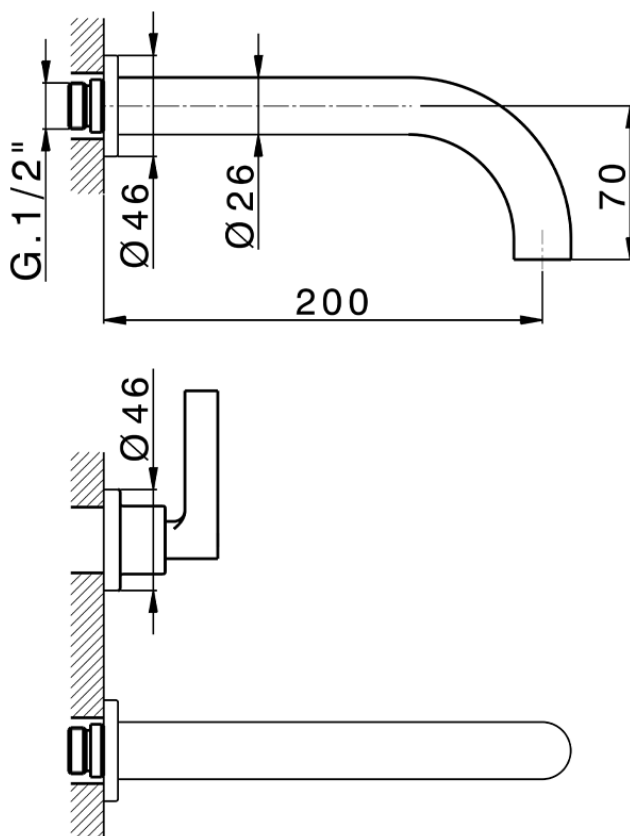

## Exposed part for concealed washbasin mixer GRACE\_GL013510

GL013510

<https://en.cisal.it/exposed-part-for-concealed-washbasin-mixer-grace-gl013510>

Serie's code	Size XX
CX 1351	20-35
CF 1351	20-35
CX 0331	20-35
CF 0331	20-35
CX 0200	20-35
CF 0200	20-35
BA 1351	20-35
GS 1351	20-35
GL 1351	20-35
MN 1351	20-35
LN 1351	20-35
LV 1351	33-48
LY 1351	33-48
CU 1351	33-48
SM 1351	30-45
AA 1351	10-30
AC 1351	10-30
AR 1351	15-25
PZ 1351	10-30
RG 1351	10-30
TS 1351	10-30
VT 1351	10-30
CS 1351	10-30
WA 1351	45-68
X1 1351	33-45
X2 1351	33-45
X3 1351	33-45
X4 1351	33-45
X5 1351	33-45
RI 1351	20-35
RM 1351	20-35

Limiti di tolleranza superficie piastrelle  
 Adjustment limits for finished tile surface  
 Limites de tolérance surface carrelage  
 Fliesenoberfläche  
 Superficie del azulejo

ZA033511

<https://en.cisal.it/concealed-washbasin-mixer-concealed-za033511>