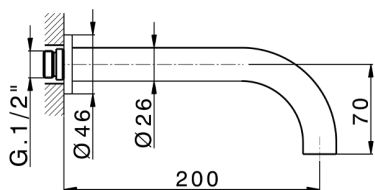

Exposed part for concealed washbasin mixer GRACE_GL013510

MODEL **GL013510**

Exposed part for concealed washbasin mixer, without concealed part, for item ZA033511

AVAILABLE FINISHINGS

-  **21** 21 Chrome
-  **2F** 2F Brushed Nickel
-  **2W** 2W Brushed Gold
-  **5H** 5H Dark Brass Brushed
-  **5L** 5L Brushed Black Titanium
-  **6T** 6T Chrome/Matt Black

CHARACTERISTICS

Installation **Concealed**
 Required concealed parts **ZA033511**

Exposed part for concealed washbasin mixer GRACE_GL013510

GL013510

<https://en.cisal.it/exposed-part-for-concealed-washbasin-mixer-grace-gl013510>

Concealed washbasin mixer CONCEALED_ZA033511

MODEL **ZA033511**

Concealed washbasin mixer, right headvalve - left headvalve

AVAILABLE FINISHINGS

 **04** 04 Without finishing

CHARACTERISTICS

Concealed **1**

2026-04-30