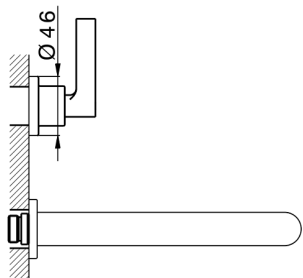

Exposed part for concealed washbasin mixer GRACE_GL013510

MODEL **GL013510**

Exposed part for concealed washbasin mixer, without concealed part, for item ZA033511

AVAILABLE FINISHINGS

-  **21** 21 Chrome
-  **2F** 2F Brushed Nickel
-  **2W** 2W Brushed Gold
-  **5H** 5H Dark Brass Brushed
-  **5L** 5L Brushed Black Titanium
-  **6T** 6T Chrome/Matt Black

CHARACTERISTICS

Installation **Concealed**
 Required concealed parts **ZA033511**

Exposed part for concealed washbasin mixer GRACE_GL013510

GL013510

<https://en.cisal.it/exposed-part-for-concealed-washbasin-mixer-grace-gl013510>

Concealed washbasin mixer CONCEALED_ZA033511

MODEL **ZA033511**

Concealed washbasin mixer, right headvalve - left headvalve

AVAILABLE FINISHINGS

 **04** 04 Without finishing

CHARACTERISTICS

Concealed **1**

2026-06-10