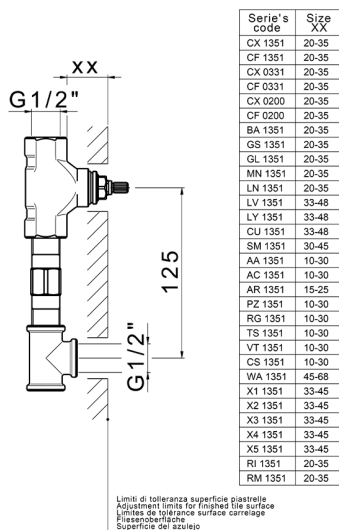

Exposed part for concealed washbasin mixer GRACE_GL013510

MODEL **GL013510**

Exposed part for concealed washbasin mixer, without concealed part, for item ZA033511

AVAILABLE FINISHINGS

-  **21** 21 Chrome
-  **2F** 2F Brushed Nickel
-  **2W** 2W Brushed Gold
-  **5H** 5H Dark Brass Brushed
-  **5L** 5L Brushed Black Titanium
-  **6T** 6T Chrome/Matt Black

CHARACTERISTICS

Installation **Concealed**
 Required concealed parts **ZA033511**

Exposed part for concealed washbasin mixer GRACE_GL013510

GL013510

<https://en.cisal.it/exposed-part-for-concealed-washbasin-mixer-grace-gl013510>

Concealed washbasin mixer CONCEALED_ZA033511

MODEL **ZA033511**

Concealed washbasin mixer, right headvalve - left headvalve

AVAILABLE FINISHINGS

 **04** 04 Without finishing

CHARACTERISTICS

Concealed **1**

2026-06-10