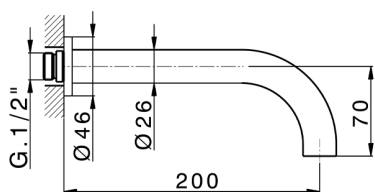

Exposed part for concealed washbasin mixer GRACE_GL013510

MODEL **GL013510**

Exposed part for concealed washbasin mixer, without concealed part, for item ZA033511

AVAILABLE FINISHINGS

-  **21** 21 Chrome
-  **2F** 2F Brushed Nickel
-  **2W** 2W Brushed Gold
-  **5H** 5H Dark Brass Brushed
-  **5L** 5L Brushed Black Titanium
-  **6T** 6T Chrome/Matt Black

CHARACTERISTICS

Installation **Concealed**
 Required concealed parts **ZA033511**

Exposed part for concealed washbasin mixer GRACE_GL013510

GL013510

<https://en.cisal.it/exposed-part-for-concealed-washbasin-mixer-grace-gl013510>

Concealed washbasin mixer CONCEALED_ZA033511

MODEL **ZA033511**

Concealed washbasin mixer, right headvalve - left headvalve

AVAILABLE FINISHINGS

 **04** 04 Without finishing

CHARACTERISTICS

Concealed **1**

2026-04-29