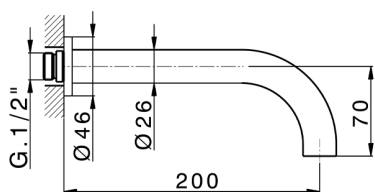

Exposed part for concealed washbasin mixer GRACE_GL013510

MODEL **GL013510**

Exposed part for concealed washbasin mixer, without concealed part, for item ZA033511

AVAILABLE FINISHINGS

-  **21** 21 Chrome
-  **2F** 2F Brushed Nickel
-  **2W** 2W Brushed Gold
-  **5H** 5H Dark Brass Brushed
-  **5L** 5L Brushed Black Titanium
-  **6T** 6T Chrome/Matt Black

CHARACTERISTICS

Installation **Concealed**
 Required concealed parts **ZA033511**

Exposed part for concealed washbasin mixer GRACE_GL013510

GL013510

<https://en.cisal.it/exposed-part-for-concealed-washbasin-mixer-grace-gl013510>

Concealed washbasin mixer CONCEALED_ZA033511

MODEL **ZA033511**

Concealed washbasin mixer, right headvalve - left headvalve

AVAILABLE FINISHINGS

 **04** 04 Without finishing

CHARACTERISTICS

Concealed **1**

2026-06-10