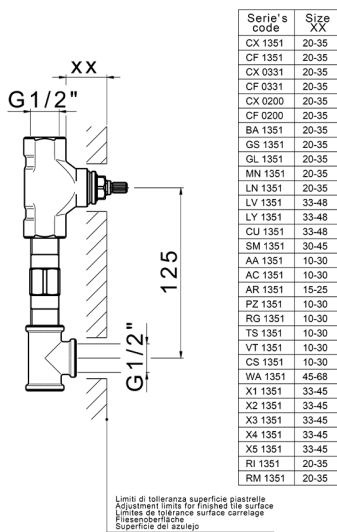

Exposed part for concealed washbasin mixer GRACE_GL013510

MODEL **GL013510**

Exposed part for concealed washbasin mixer, without concealed part, for item ZA033511

AVAILABLE FINISHINGS

-  **21** 21 Chrome
-  **2F** 2F Brushed Nickel
-  **2W** 2W Brushed Gold
-  **5H** 5H Dark Brass Brushed
-  **5L** 5L Brushed Black Titanium
-  **6T** 6T Chrome/Matt Black

CHARACTERISTICS

Installation **Concealed**
 Required concealed parts **ZA033511**

Exposed part for concealed washbasin mixer GRACE_GL013510

GL013510

<https://en.cisal.it/exposed-part-for-concealed-washbasin-mixer-grace-gl013510>

Concealed washbasin mixer CONCEALED_ZA033511

MODEL **ZA033511**

Concealed washbasin mixer, right headvalve - left headvalve

AVAILABLE FINISHINGS

 **04** 04 Without finishing

CHARACTERISTICS

Concealed **1**

2026-04-29