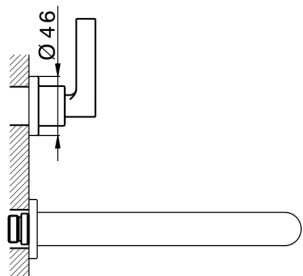

Exposed part for concealed washbasin mixer GRACE_GL013510

MODEL **GL013510**

Exposed part for concealed washbasin mixer, without concealed part, for item ZA033511

AVAILABLE FINISHINGS

-  **21** 21 Chrome
-  **2F** 2F Brushed Nickel
-  **2W** 2W Brushed Gold
-  **5H** 5H Dark Brass Brushed
-  **5L** 5L Brushed Black Titanium
-  **6T** 6T Chrome/Matt Black

CHARACTERISTICS

Installation **Concealed**
 Required concealed parts **ZA033511**

Exposed part for concealed washbasin mixer GRACE_GL013510

GL013510

<https://en.cisal.it/exposed-part-for-concealed-washbasin-mixer-grace-gl013510>

Concealed washbasin mixer CONCEALED_ZA033511

MODEL **ZA033511**

Concealed washbasin mixer, right headvalve - left headvalve

AVAILABLE FINISHINGS

 **04** 04 Without finishing

CHARACTERISTICS

Concealed **1**

2026-04-29