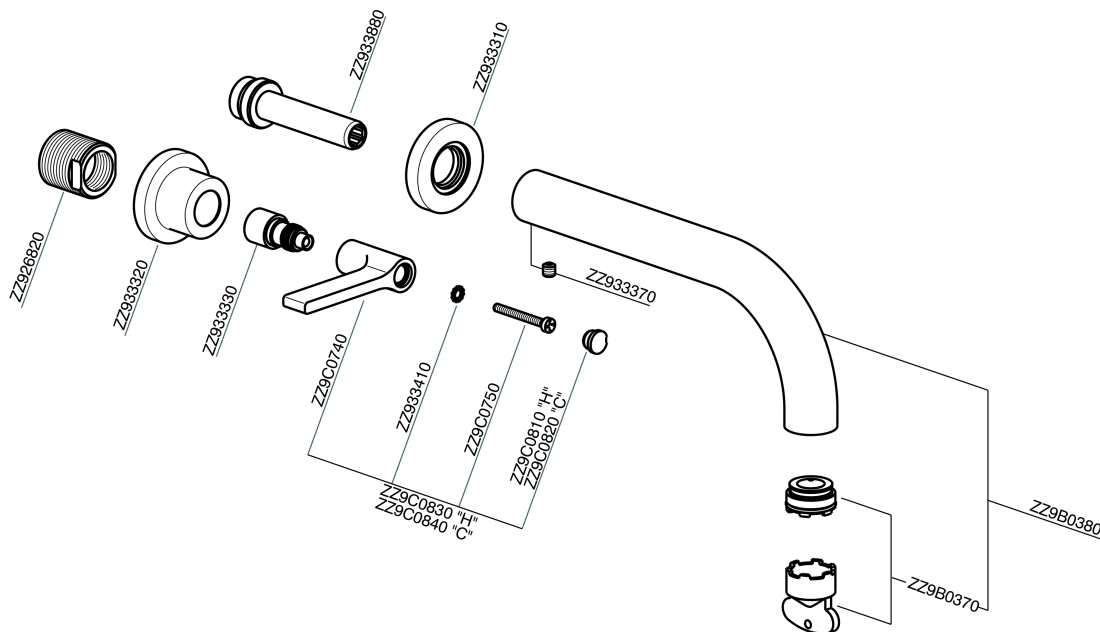

Exposed part for concealed washbasin mixer GRACE_GL013510

MODEL **GL013510**

Exposed part for concealed washbasin mixer, without concealed part, for item ZA033511

AVAILABLE FINISHINGS

-  **21** 21 Chrome
-  **2F** 2F Brushed Nickel
-  **2W** 2W Brushed Gold
-  **5H** 5H Dark Brass Brushed
-  **5L** 5L Brushed Black Titanium
-  **6T** 6T Chrome/Matt Black

CHARACTERISTICS

Installation **Concealed**
 Required concealed parts **ZA033511**

Exposed part for concealed washbasin mixer GRACE_GL013510

GL013510

<https://en.cisal.it/exposed-part-for-concealed-washbasin-mixer-grace-gl013510>

Concealed washbasin mixer CONCEALED_ZA033511

MODEL **ZA033511**

Concealed washbasin mixer, right headvalve - left headvalve

AVAILABLE FINISHINGS

 **04** 04 Without finishing

CHARACTERISTICS

Concealed **1**

2026-04-30