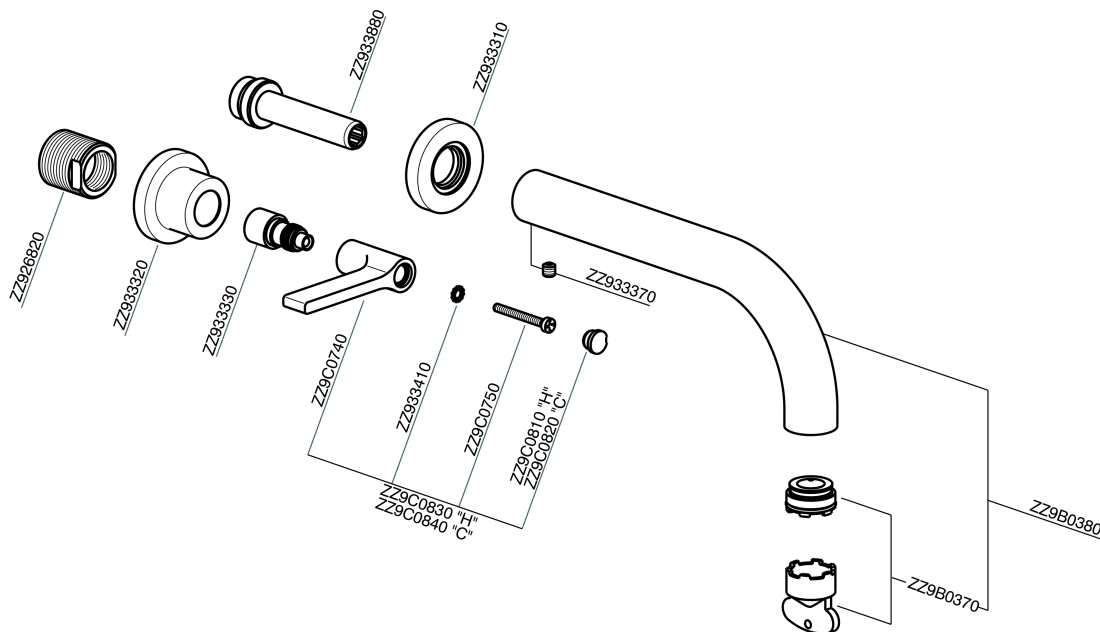

Exposed part for concealed washbasin mixer GRACE_GL013510

MODEL **GL013510**

Exposed part for concealed washbasin mixer, without concealed part, for item ZA033511

AVAILABLE FINISHINGS

-  **21** 21 Chrome
-  **2F** 2F Brushed Nickel
-  **2W** 2W Brushed Gold
-  **5H** 5H Dark Brass Brushed
-  **5L** 5L Brushed Black Titanium
-  **6T** 6T Chrome/Matt Black

CHARACTERISTICS

Installation **Concealed**
 Required concealed parts **ZA033511**

Exposed part for concealed washbasin mixer GRACE_GL013510

GL013510

<https://en.cisal.it/exposed-part-for-concealed-washbasin-mixer-grace-gl013510>

Concealed washbasin mixer CONCEALED_ZA033511

MODEL **ZA033511**

Concealed washbasin mixer, right headvalve - left headvalve

AVAILABLE FINISHINGS

 **04** 04 Without finishing

CHARACTERISTICS

Concealed **1**

2026-06-10