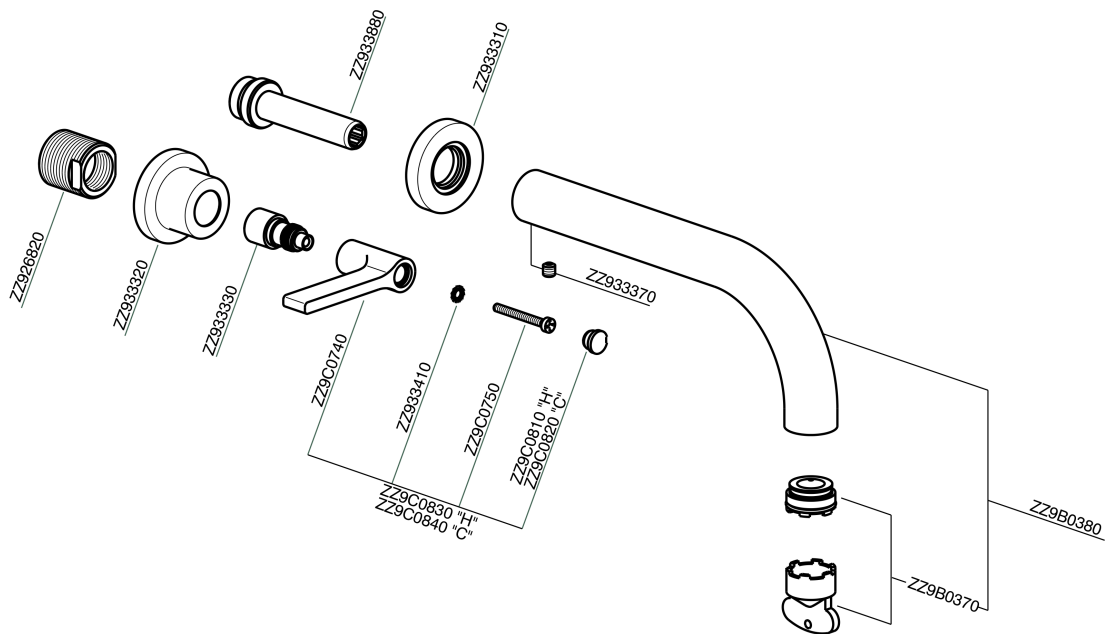

Exposed part for concealed washbasin mixer GRACE_GL013510

MODEL **GL013510**

Exposed part for concealed washbasin mixer, without concealed part, for item ZA033511

AVAILABLE FINISHINGS

-  **21** 21 Chrome
-  **2F** 2F Brushed Nickel
-  **2W** 2W Brushed Gold
-  **5H** 5H Dark Brass Brushed
-  **5L** 5L Brushed Black Titanium
-  **6T** 6T Chrome/Matt Black

CHARACTERISTICS

Installation **Concealed**
 Required concealed parts **ZA033511**

Exposed part for concealed washbasin mixer GRACE_GL013510

GL013510

<https://en.cisal.it/exposed-part-for-concealed-washbasin-mixer-grace-gl013510>

Concealed washbasin mixer CONCEALED_ZA033511

MODEL **ZA033511**

Concealed washbasin mixer, right headvalve - left headvalve

AVAILABLE FINISHINGS

 **04** 04 Without finishing

CHARACTERISTICS

Concealed **1**

2026-04-29