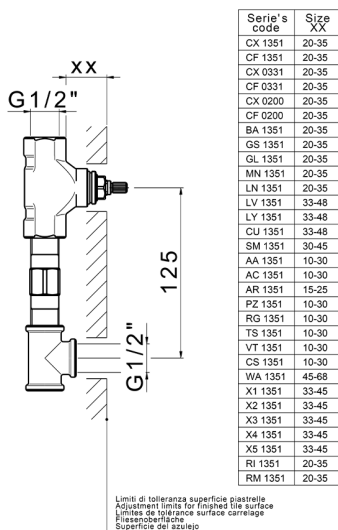

Exposed part for concealed washbasin mixer GRACE_GL013510

MODEL **GL013510**

Exposed part for concealed washbasin mixer, without concealed part, for item ZA033511

AVAILABLE FINISHINGS

-  **21** 21 Chrome
-  **2F** 2F Brushed Nickel
-  **2W** 2W Brushed Gold
-  **5H** 5H Dark Brass Brushed
-  **5L** 5L Brushed Black Titanium
-  **6T** 6T Chrome/Matt Black

CHARACTERISTICS

Installation **Concealed**
 Required concealed parts **ZA033511**

Exposed part for concealed washbasin mixer GRACE_GL013510

GL013510

<https://en.cisal.it/exposed-part-for-concealed-washbasin-mixer-grace-gl013510>

Concealed washbasin mixer CONCEALED_ZA033511

MODEL **ZA033511**

Concealed washbasin mixer, right headvalve - left headvalve

AVAILABLE FINISHINGS

 **04** 04 Without finishing

CHARACTERISTICS

Concealed **1**

2026-04-30