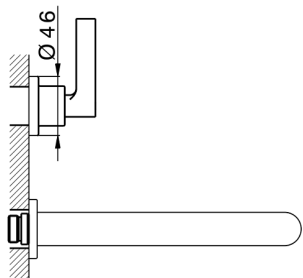

Exposed part for concealed washbasin mixer GRACE_GL013510

MODEL **GL013510**

Exposed part for concealed washbasin mixer, without concealed part, for item ZA033511

AVAILABLE FINISHINGS

-  **21** 21 Chrome
-  **2F** 2F Brushed Nickel
-  **2W** 2W Brushed Gold
-  **5H** 5H Dark Brass Brushed
-  **5L** 5L Brushed Black Titanium
-  **6T** 6T Chrome/Matt Black

CHARACTERISTICS

Installation **Concealed**
 Required concealed parts **ZA033511**

Exposed part for concealed washbasin mixer GRACE_GL013510

GL013510

<https://en.cisal.it/exposed-part-for-concealed-washbasin-mixer-grace-gl013510>

Concealed washbasin mixer CONCEALED_ZA033511

MODEL **ZA033511**

Concealed washbasin mixer, right headvalve - left headvalve

AVAILABLE FINISHINGS

 **04** 04 Without finishing

CHARACTERISTICS

Concealed **1**

2026-04-30