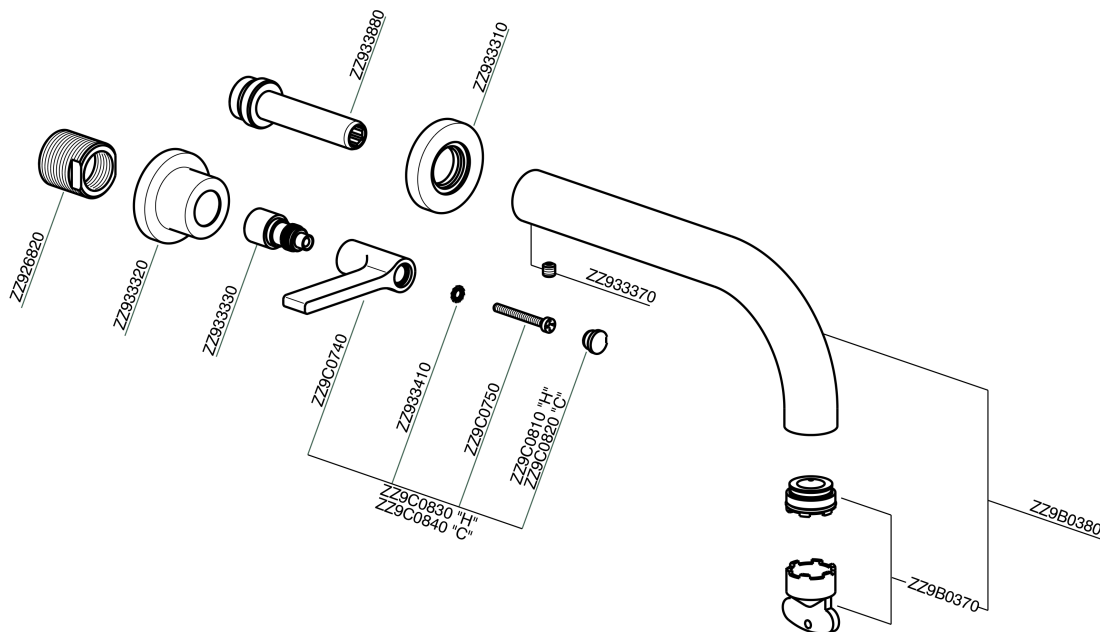

Exposed part for concealed washbasin mixer GRACE_GL013510

GL013510

<https://en.cisal.it/exposed-part-for-concealed-washbasin-mixer-grace-gl013510>

Concealed washbasin mixer CONCEALED_ZA033511

ZA033511

<https://en.cisal.it/concealed-washbasin-mixer-concealed-za033511>