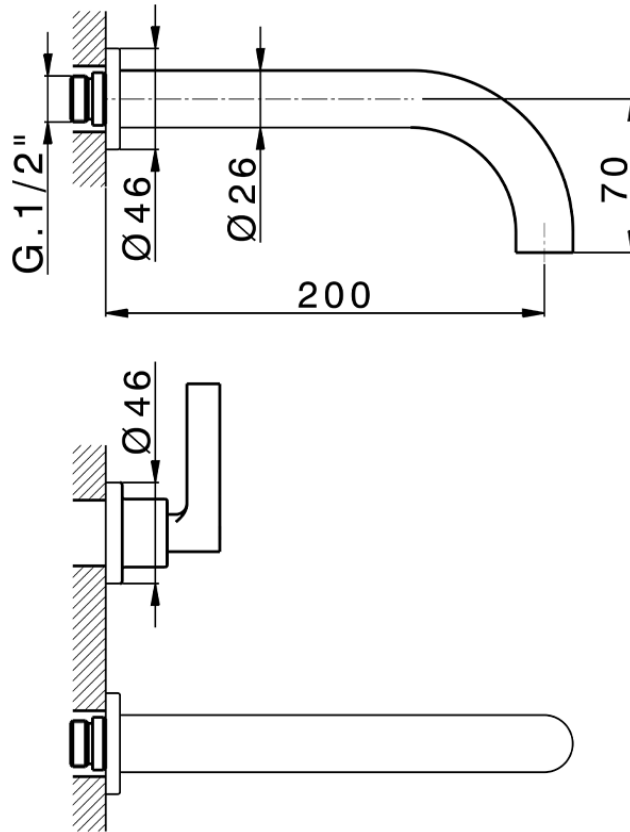

## Exposed part for concealed washbasin mixer GRACE\_GL013510

GL013510

<https://en.cisal.it/exposed-part-for-concealed-washbasin-mixer-grace-gl013510>

Serie's code	Size XX
CX 1351	20-35
CF 1351	20-35
CX 0331	20-35
CF 0331	20-35
CX 0200	20-35
CF 0200	20-35
BA 1351	20-35
GS 1351	20-35
GL 1351	20-35
MN 1351	20-35
LN 1351	20-35
LV 1351	33-48
LY 1351	33-48
CU 1351	33-48
SM 1351	30-45
AA 1351	10-30
AC 1351	10-30
AR 1351	15-25
PZ 1351	10-30
RG 1351	10-30
TS 1351	10-30
VT 1351	10-30
CS 1351	10-30
WA 1351	45-68
X1 1351	33-45
X2 1351	33-45
X3 1351	33-45
X4 1351	33-45
X5 1351	33-45
RI 1351	20-35
RM 1351	20-35

Limiti di tolleranza superficie piastrelle  
 Adjustment limits for finished tile surface  
 Limites de tolérance surface carrelage  
 Fliesenoberfläche  
 Superficie del azulejo

ZA033511

<https://en.cisal.it/concealed-washbasin-mixer-concealed-za033511>