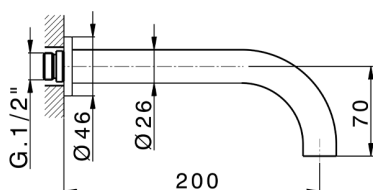

Exposed part for concealed washbasin mixer GRACE_GL013510

MODEL **GL013510**

Exposed part for concealed washbasin mixer, without concealed part, for item ZA033511

AVAILABLE FINISHINGS

-  **21** 21 Chrome
-  **2F** 2F Brushed Nickel
-  **2W** 2W Brushed Gold
-  **5H** 5H Dark Brass Brushed
-  **5L** 5L Brushed Black Titanium
-  **6T** 6T Chrome/Matt Black

CHARACTERISTICS

Installation **Concealed**
 Required concealed parts **ZA033511**

Exposed part for concealed washbasin mixer GRACE_GL013510

GL013510

<https://en.cisal.it/exposed-part-for-concealed-washbasin-mixer-grace-gl013510>

Concealed washbasin mixer CONCEALED_ZA033511

MODEL **ZA033511**

Concealed washbasin mixer, right headvalve - left headvalve

AVAILABLE FINISHINGS

 **04** 04 Without finishing

CHARACTERISTICS

Concealed **1**

2026-06-14