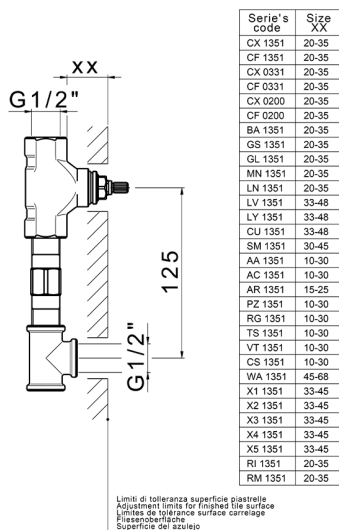

Exposed part for concealed washbasin mixer GRACE_GL013510

MODEL **GL013510**

Exposed part for concealed washbasin mixer, without concealed part, for item ZA033511

AVAILABLE FINISHINGS

-  **21** 21 Chrome
-  **2F** 2F Brushed Nickel
-  **2W** 2W Brushed Gold
-  **5H** 5H Dark Brass Brushed
-  **5L** 5L Brushed Black Titanium
-  **6T** 6T Chrome/Matt Black

CHARACTERISTICS

Installation **Concealed**
 Required concealed parts **ZA033511**

Exposed part for concealed washbasin mixer GRACE_GL013510

GL013510

<https://en.cisal.it/exposed-part-for-concealed-washbasin-mixer-grace-gl013510>

Concealed washbasin mixer CONCEALED_ZA033511

MODEL **ZA033511**

Concealed washbasin mixer, right headvalve - left headvalve

AVAILABLE FINISHINGS

 **04** 04 Without finishing

CHARACTERISTICS

Concealed **1**

2026-06-14