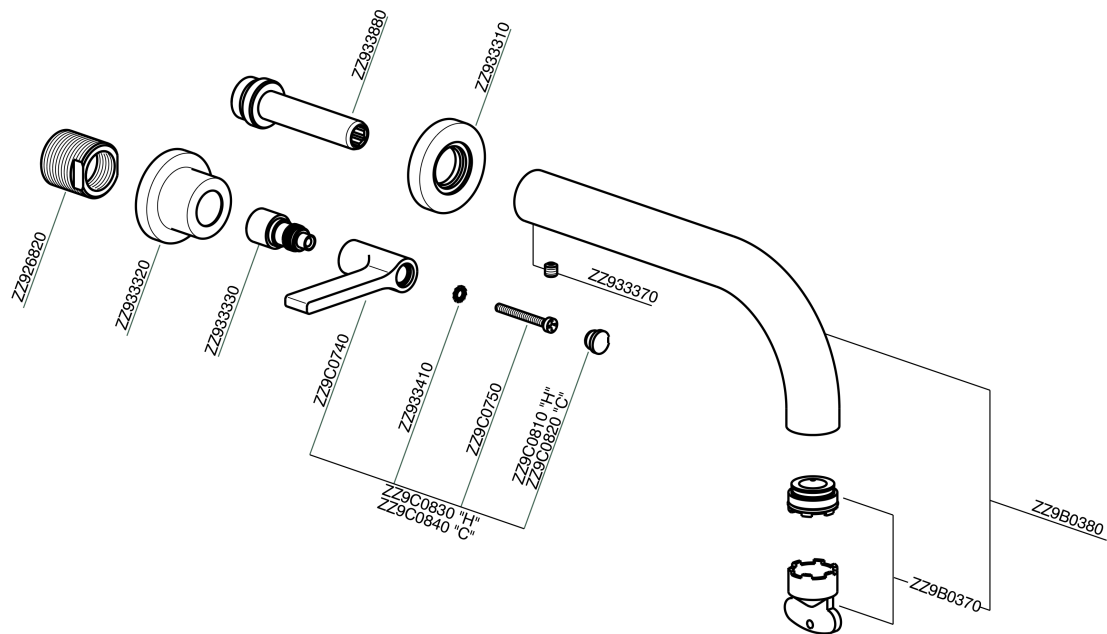

Exposed part for concealed washbasin mixer GRACE_GL013510

MODEL **GL013510**

Exposed part for concealed washbasin mixer, without concealed part, for item ZA033511

AVAILABLE FINISHINGS

-  **21** 21 Chrome
-  **2F** 2F Brushed Nickel
-  **2W** 2W Brushed Gold
-  **5H** 5H Dark Brass Brushed
-  **5L** 5L Brushed Black Titanium
-  **6T** 6T Chrome/Matt Black

CHARACTERISTICS

Installation **Concealed**
 Required concealed parts **ZA033511**

Exposed part for concealed washbasin mixer GRACE_GL013510

GL013510

<https://en.cisal.it/exposed-part-for-concealed-washbasin-mixer-grace-gl013510>

Concealed washbasin mixer CONCEALED_ZA033511

MODEL **ZA033511**

Concealed washbasin mixer, right headvalve - left headvalve

AVAILABLE FINISHINGS

 **04** 04 Without finishing

CHARACTERISTICS

Concealed **1**

2026-06-14