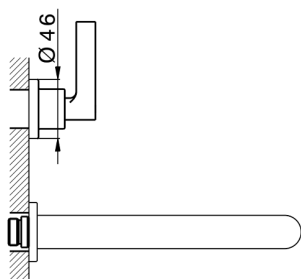

Exposed part for concealed washbasin mixer GRACE_GL013510

MODEL **GL013510**

Exposed part for concealed washbasin mixer, without concealed part, for item ZA033511

AVAILABLE FINISHINGS

-  **21** 21 Chrome
-  **2F** 2F Brushed Nickel
-  **2W** 2W Brushed Gold
-  **5H** 5H Dark Brass Brushed
-  **5L** 5L Brushed Black Titanium
-  **6T** 6T Chrome/Matt Black

CHARACTERISTICS

Installation **Concealed**
 Required concealed parts **ZA033511**

Exposed part for concealed washbasin mixer GRACE_GL013510

GL013510

<https://en.cisal.it/exposed-part-for-concealed-washbasin-mixer-grace-gl013510>

Concealed washbasin mixer CONCEALED_ZA033511

MODEL **ZA033511**

Concealed washbasin mixer, right headvalve - left headvalve

AVAILABLE FINISHINGS

 **04** 04 Without finishing

CHARACTERISTICS

Concealed **1**

2026-06-14