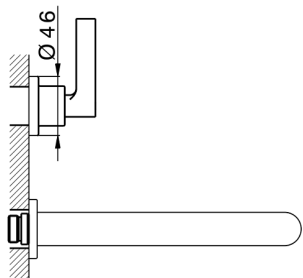

Exposed part for concealed washbasin mixer GRACE_GL013510

MODEL **GL013510**

Exposed part for concealed washbasin mixer, without concealed part, for item ZA033511

AVAILABLE FINISHINGS

-  **21** 21 Chrome
-  **2F** 2F Brushed Nickel
-  **2W** 2W Brushed Gold
-  **5H** 5H Dark Brass Brushed
-  **5L** 5L Brushed Black Titanium
-  **6T** 6T Chrome/Matt Black

CHARACTERISTICS

Installation **Concealed**
 Required concealed parts **ZA033511**

Exposed part for concealed washbasin mixer GRACE_GL013510

GL013510

<https://en.cisal.it/exposed-part-for-concealed-washbasin-mixer-grace-gl013510>

Concealed washbasin mixer CONCEALED_ZA033511

MODEL **ZA033511**

Concealed washbasin mixer, right headvalve - left headvalve

AVAILABLE FINISHINGS

CHARACTERISTICS

Concealed **1**

2026-05-04