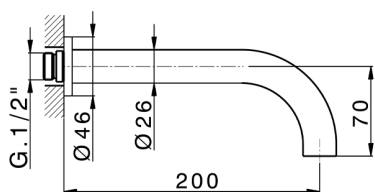

Exposed part for concealed washbasin mixer GRACE_GL013510

MODEL **GL013510**

Exposed part for concealed washbasin mixer, without concealed part, for item ZA033511

AVAILABLE FINISHINGS

-  **21** 21 Chrome
-  **2F** 2F Brushed Nickel
-  **2W** 2W Brushed Gold
-  **5H** 5H Dark Brass Brushed
-  **5L** 5L Brushed Black Titanium
-  **6T** 6T Chrome/Matt Black

CHARACTERISTICS

Installation **Concealed**
 Required concealed parts **ZA033511**

Exposed part for concealed washbasin mixer GRACE_GL013510

GL013510

<https://en.cisal.it/exposed-part-for-concealed-washbasin-mixer-grace-gl013510>

Concealed washbasin mixer CONCEALED_ZA033511

MODEL **ZA033511**

Concealed washbasin mixer, right headvalve - left headvalve

AVAILABLE FINISHINGS

CHARACTERISTICS

Concealed **1**

2026-05-04