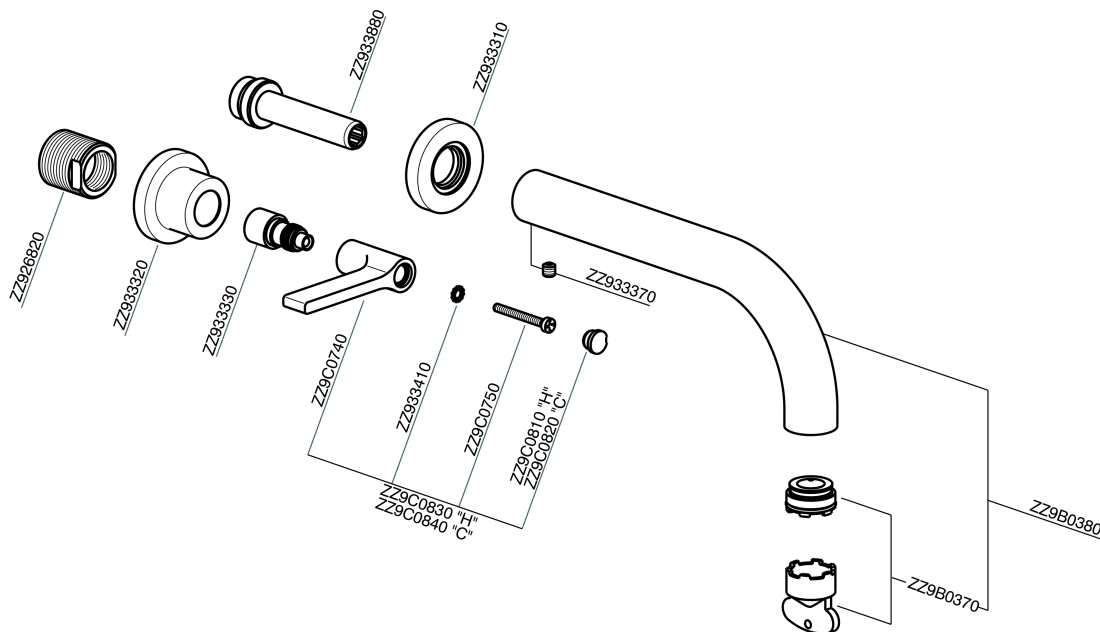

Exposed part for concealed washbasin mixer GRACE_GL013510

MODEL **GL013510**

Exposed part for concealed washbasin mixer, without concealed part, for item ZA033511

AVAILABLE FINISHINGS

-  **21** 21 Chrome
-  **2F** 2F Brushed Nickel
-  **2W** 2W Brushed Gold
-  **5H** 5H Dark Brass Brushed
-  **5L** 5L Brushed Black Titanium
-  **6T** 6T Chrome/Matt Black

CHARACTERISTICS

Installation **Concealed**
 Required concealed parts **ZA033511**

Exposed part for concealed washbasin mixer GRACE_GL013510

GL013510

<https://en.cisal.it/exposed-part-for-concealed-washbasin-mixer-grace-gl013510>

Concealed washbasin mixer CONCEALED_ZA033511

MODEL **ZA033511**

Concealed washbasin mixer, right headvalve - left headvalve

AVAILABLE FINISHINGS

CHARACTERISTICS

Concealed **1**

2026-05-04