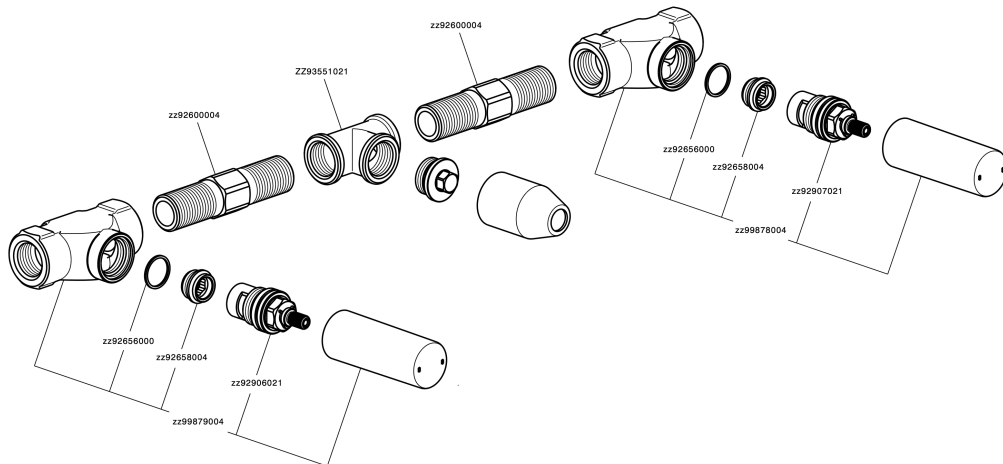

Exposed part for concealed washbasin mixer GRACE_GL013510

GL013510

<https://en.cisal.it/exposed-part-for-concealed-washbasin-mixer-grace-gl013510>

Concealed washbasin mixer CONCEALED_ZA033511

ZA033511

<https://en.cisal.it/concealed-washbasin-mixer-concealed-za033511>