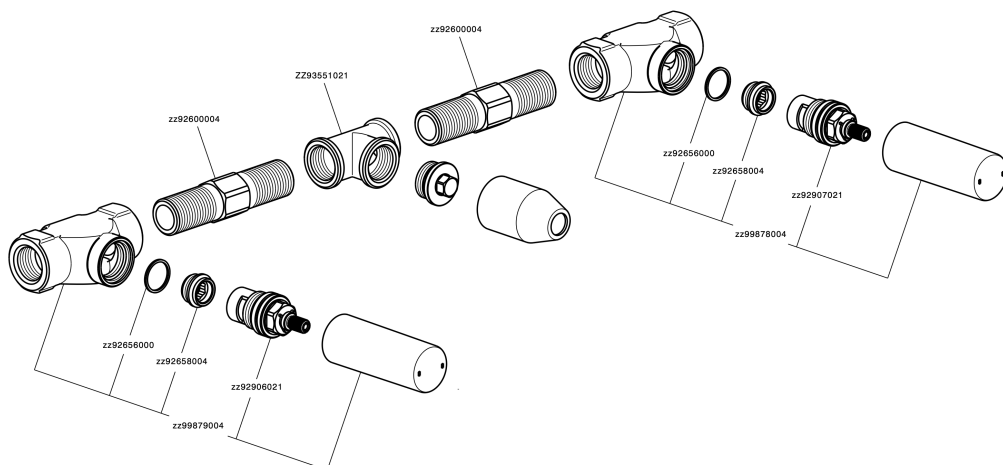

## Exposed part for concealed washbasin mixer GRACE\_GL013510

GL013510

<https://en.cisal.it/exposed-part-for-concealed-washbasin-mixer-grace-gl013510>

## Concealed washbasin mixer CONCEALED\_ZA033511

ZA033511

<https://en.cisal.it/concealed-washbasin-mixer-concealed-za033511>

2026-04-09