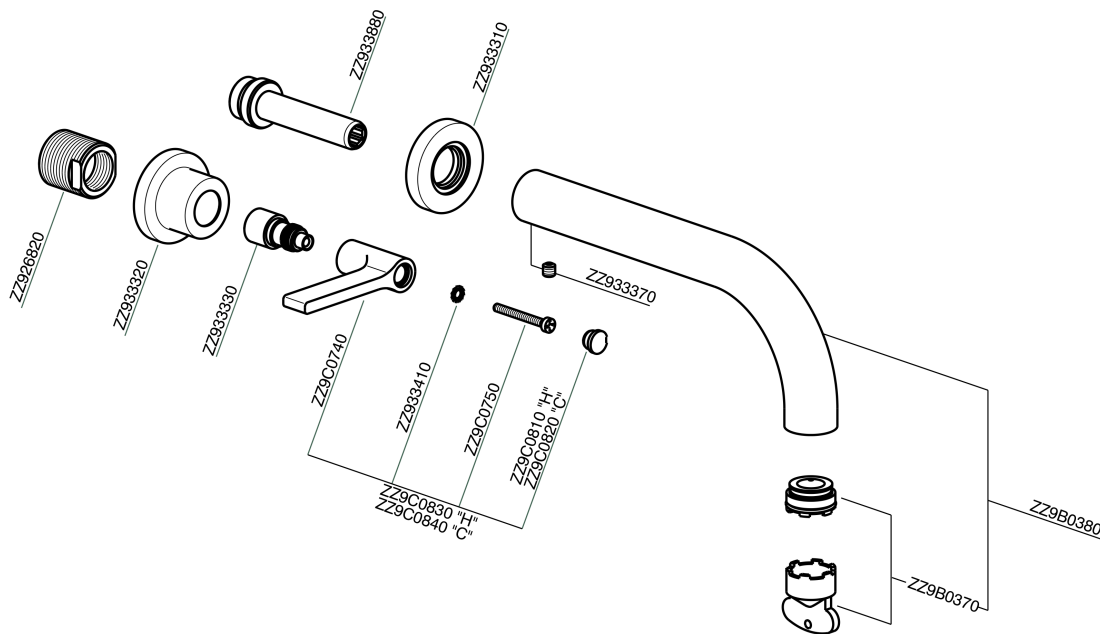

Exposed part for concealed washbasin mixer GRACE_GL013510

GL013510

<https://en.cisal.it/exposed-part-for-concealed-washbasin-mixer-grace-gl013510>

Concealed washbasin mixer CONCEALED_ZA033511

ZA033511

<https://en.cisal.it/concealed-washbasin-mixer-concealed-za033511>