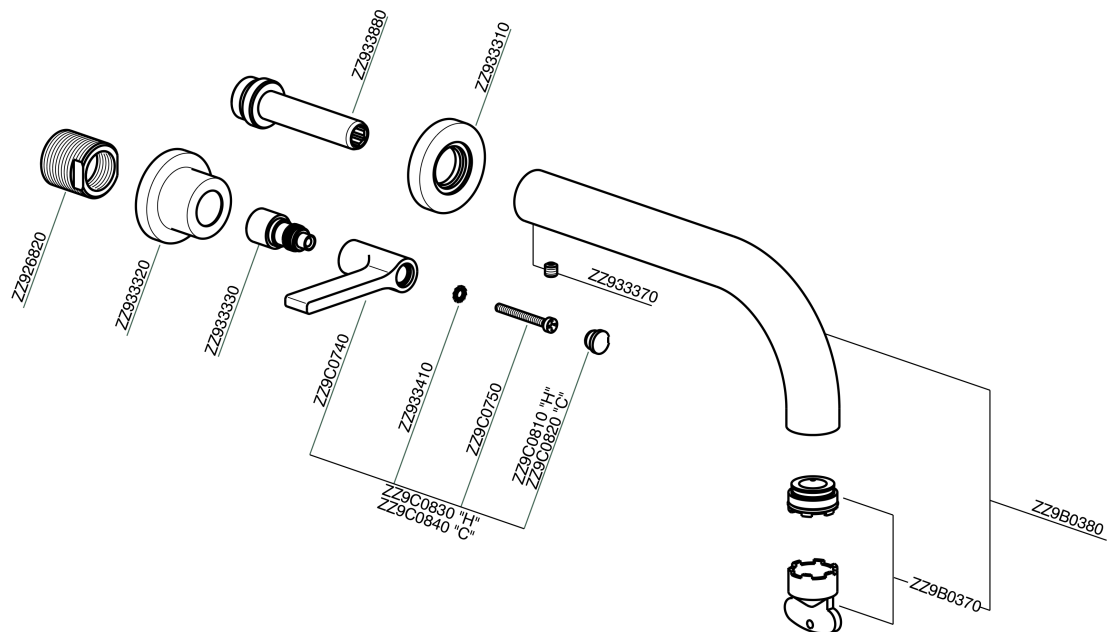

## Exposed part for concealed washbasin mixer GRACE\_GL013510

GL013510

<https://en.cisal.it/exposed-part-for-concealed-washbasin-mixer-grace-gl013510>

## Concealed washbasin mixer CONCEALED\_ZA033511

ZA033511

<https://en.cisal.it/concealed-washbasin-mixer-concealed-za033511>

2026-04-09