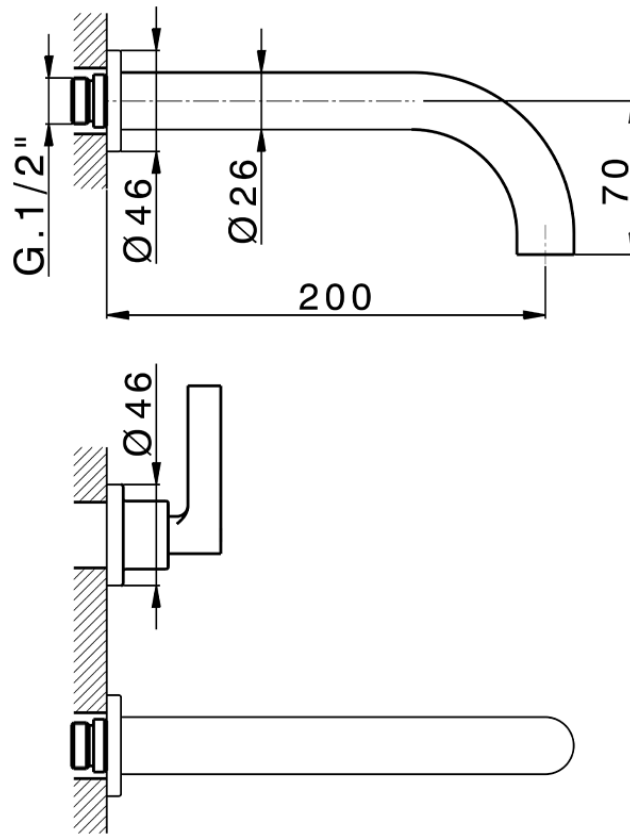

Exposed part for concealed washbasin mixer GRACE_GL013510

GL013510

<https://en.cisal.it/exposed-part-for-concealed-washbasin-mixer-grace-gl013510>

Serie's code	Size XX
CX 1351	20-35
CF 1351	20-35
CX 0331	20-35
CF 0331	20-35
CX 0200	20-35
CF 0200	20-35
BA 1351	20-35
GS 1351	20-35
GL 1351	20-35
MN 1351	20-35
LN 1351	20-35
LV 1351	33-48
LY 1351	33-48
CU 1351	33-48
SM 1351	30-45
AA 1351	10-30
AC 1351	10-30
AR 1351	15-25
PZ 1351	10-30
RG 1351	10-30
TS 1351	10-30
VT 1351	10-30
CS 1351	10-30
WA 1351	45-68
X1 1351	33-45
X2 1351	33-45
X3 1351	33-45
X4 1351	33-45
X5 1351	33-45
RI 1351	20-35
RM 1351	20-35

Limiti di tolleranza superficie piastrelle
 Adjustment limits for finished tile surface
 Limites de tolérance surface carrelage
 Fliesenoberfläche
 Superficie del azulejo

ZA033511

<https://en.cisal.it/concealed-washbasin-mixer-concealed-za033511>