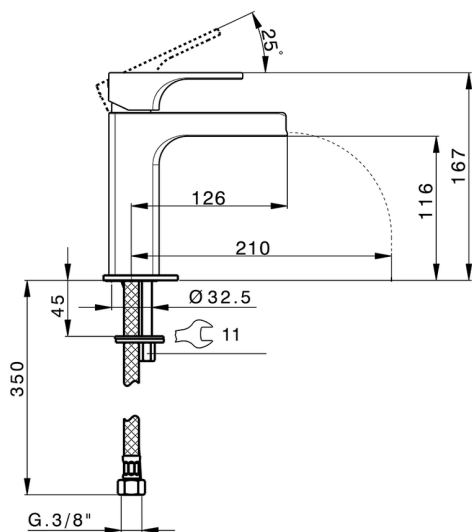

Single lever 'large' washbasin mixer CUBIC_CU00C504

MODEL **CU00C504**

Single lever 'large' washbasin mixer, waterfall spout, without automatic pop-up waste, G.3/8" stainless steel flexible hoses

AVAILABLE FINISHINGS

- 
21 21 Chrome
- 
2B 2B Polished Nickel
- 
2F 2F Brushed Nickel

CHARACTERISTICS

Cartridge Spare Parts **ZZ94240000**

25 mm Cartridge

2026-04-08