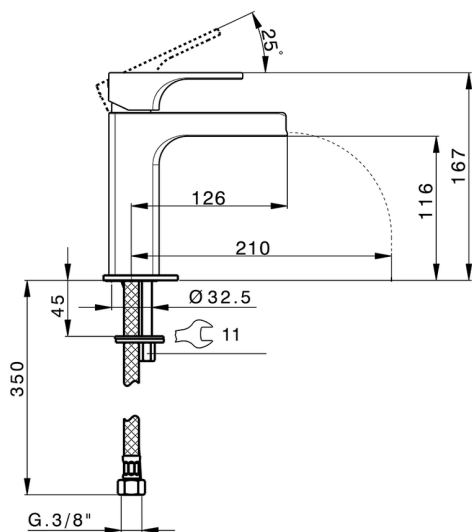

Single lever 'large' washbasin mixer CUBIC_CU00C504

MODEL **CU00C504**

Single lever 'large' washbasin mixer, waterfall spout, without automatic pop-up waste, G.3/8" stainless steel flexible hoses

AVAILABLE FINISHINGS

- 
21 21 Chrome
- 
2B 2B Polished Nickel
- 
2F 2F Brushed Nickel

CHARACTERISTICS

Cartridge Spare Parts **ZZ94240000**

25 mm Cartridge

2026-06-13