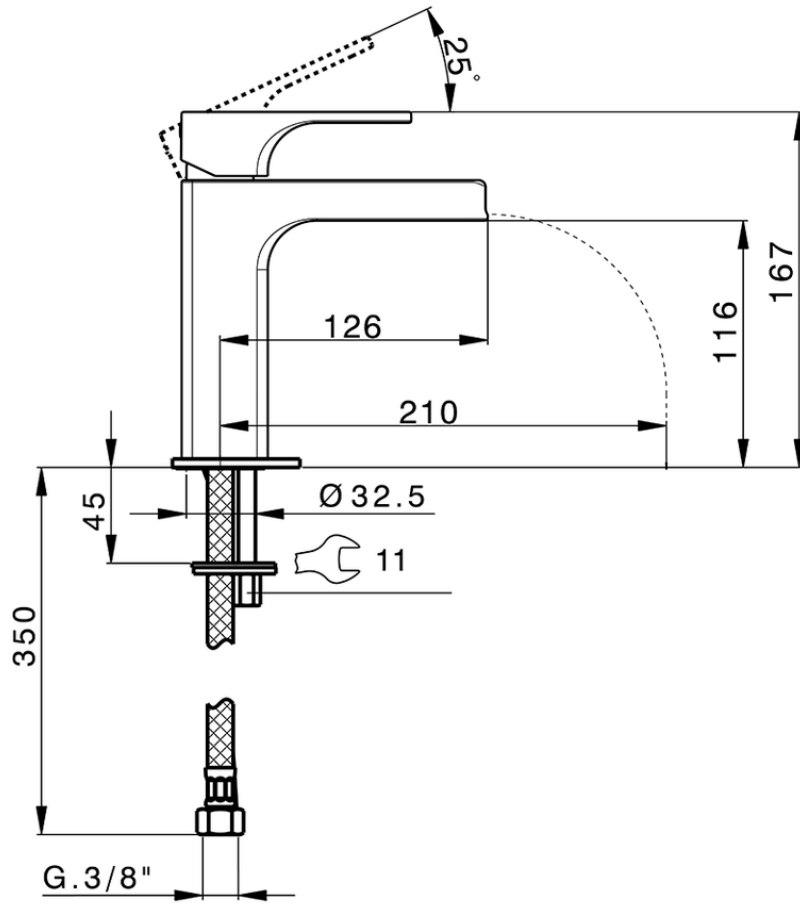

Single lever 'large' washbasin mixer CUBIC_CU00C504

CU00C504

<https://en.cisal.it/single-lever-large-washbasin-mixer-cubic-cu00c504>

2026-06-13