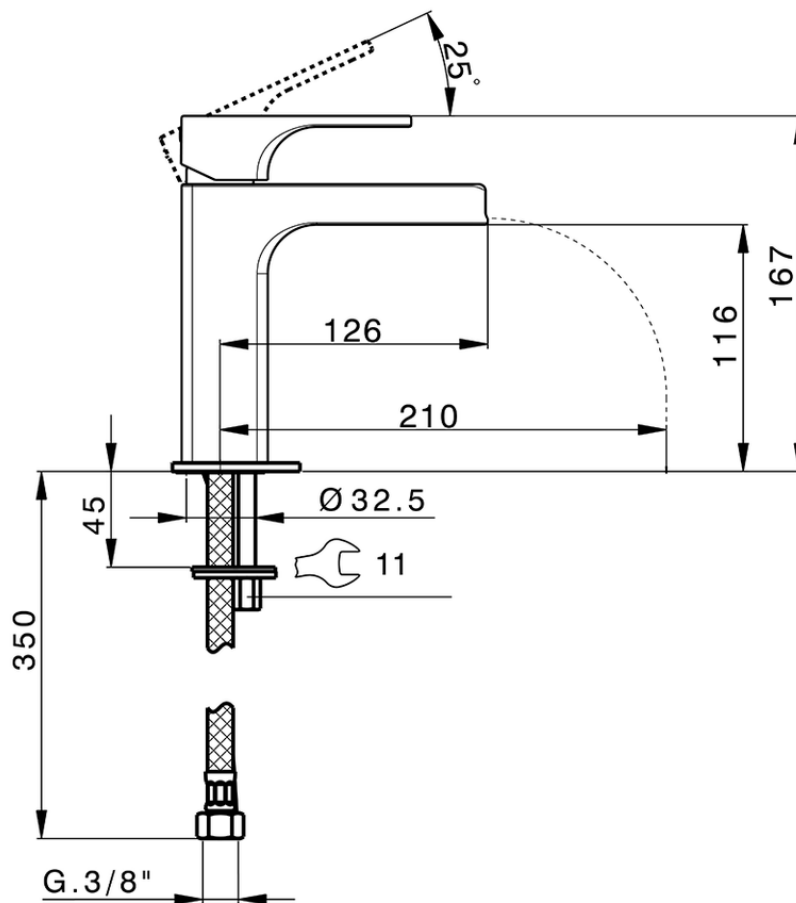

Single lever 'large' washbasin mixer CUBIC_CU00C504

CU00C504

<https://en.cisal.it/single-lever-large-washbasin-mixer-cubic-cu00c504>

2026-04-30