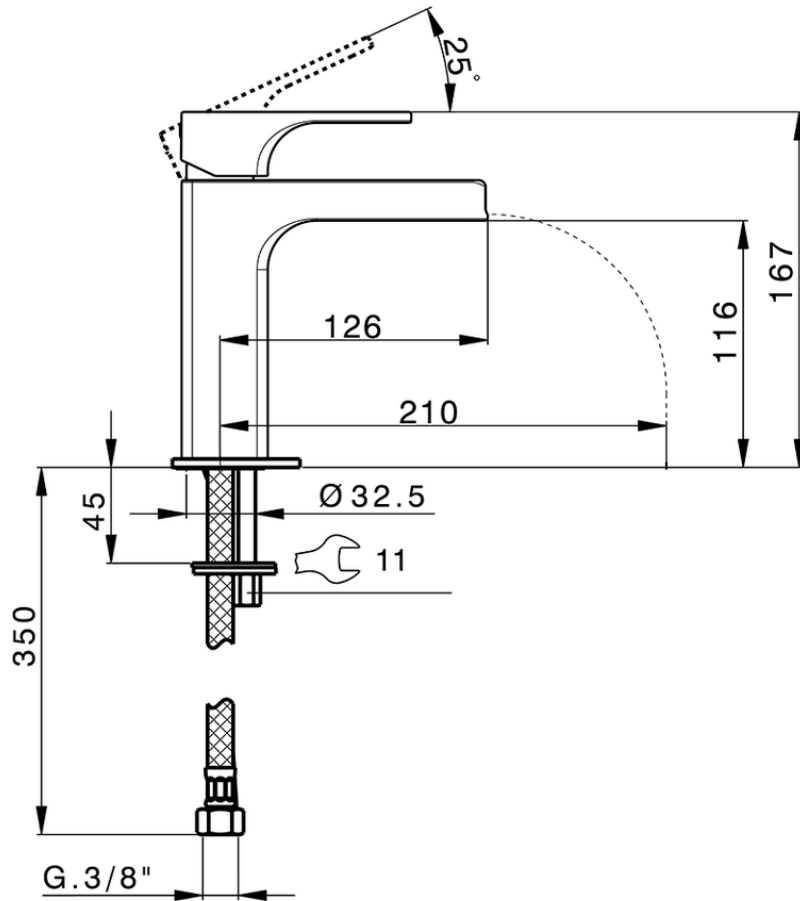

Single lever 'large' washbasin mixer CUBIC_CU00C504

CU00C504

<https://en.cisal.it/single-lever-large-washbasin-mixer-cubic-cu00c504>

2026-04-08