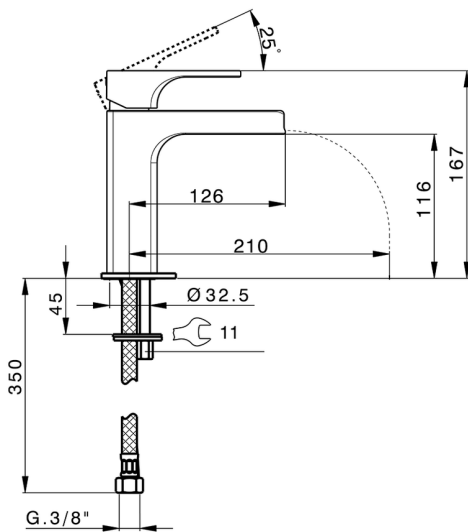

Single lever 'large' washbasin mixer CUBIC_CU00C504

MODEL **CU00C504**

Single lever 'large' washbasin mixer, waterfall spout, without automatic pop-up waste, G.3/8" stainless steel flexible hoses

AVAILABLE FINISHINGS

- 
21 21 Chrome
- 
2B 2B Polished Nickel
- 
2F 2F Brushed Nickel

CHARACTERISTICS

Cartridge Spare Parts **ZZ94240000**

25 mm Cartridge

2026-06-14