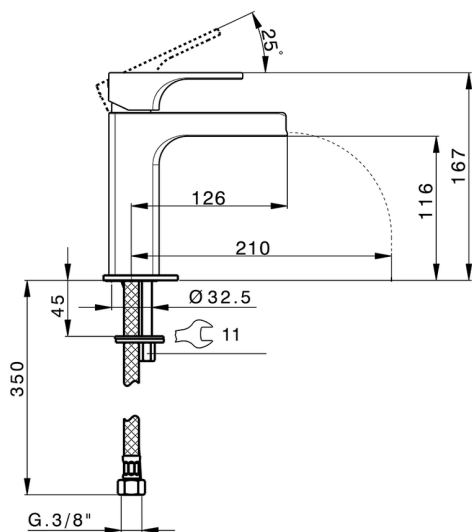

Single lever 'large' washbasin mixer CUBIC_CU00C504

MODEL **CU00C504**

Single lever 'large' washbasin mixer, waterfall spout, without automatic pop-up waste, G.3/8" stainless steel flexible hoses

AVAILABLE FINISHINGS

- 
21 21 Chrome
- 
2B 2B Polished Nickel
- 
2F 2F Brushed Nickel

CHARACTERISTICS

Cartridge Spare Parts **ZZ94240000**

25 mm Cartridge

2026-04-29