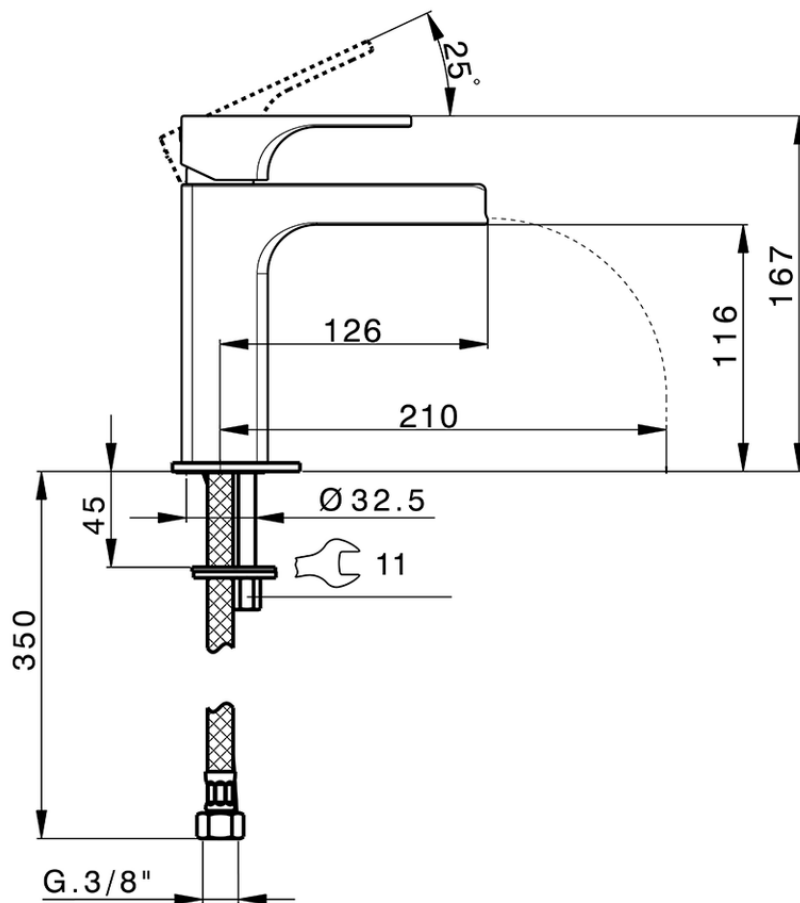

Single lever 'large' washbasin mixer CUBIC_CU00C504

CU00C504

<https://en.cisal.it/single-lever-large-washbasin-mixer-cubic-cu00c504>

2026-06-13