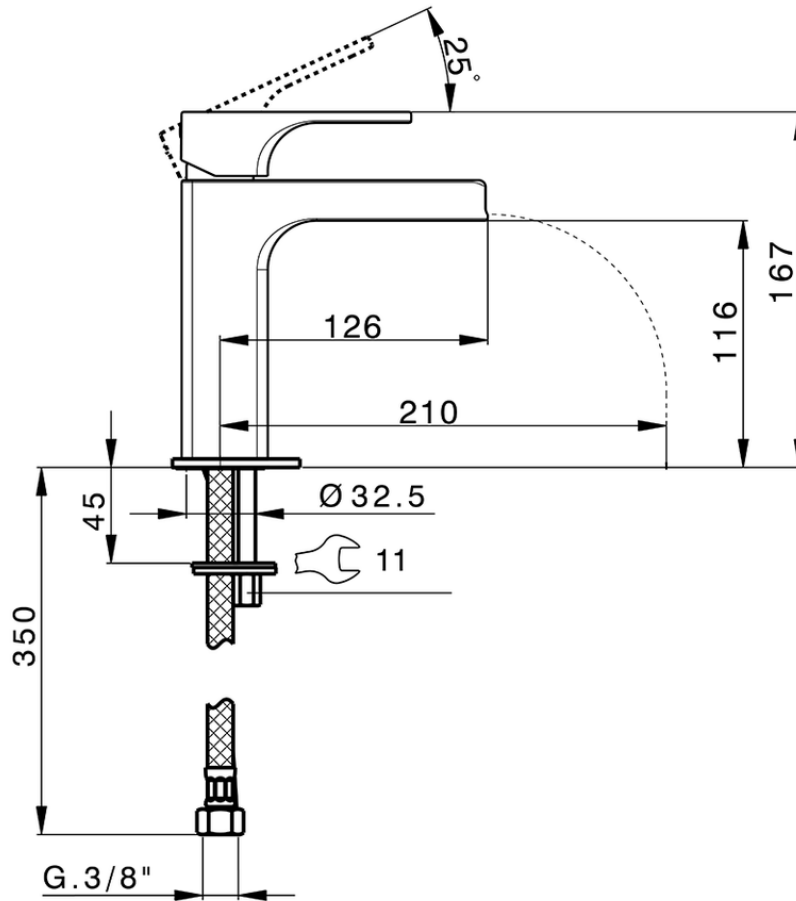

Single lever 'large' washbasin mixer CUBIC\_CU00C504

CU00C504

<https://en.cisal.it/single-lever-large-washbasin-mixer-cubic-cu00c504>

2026-04-30