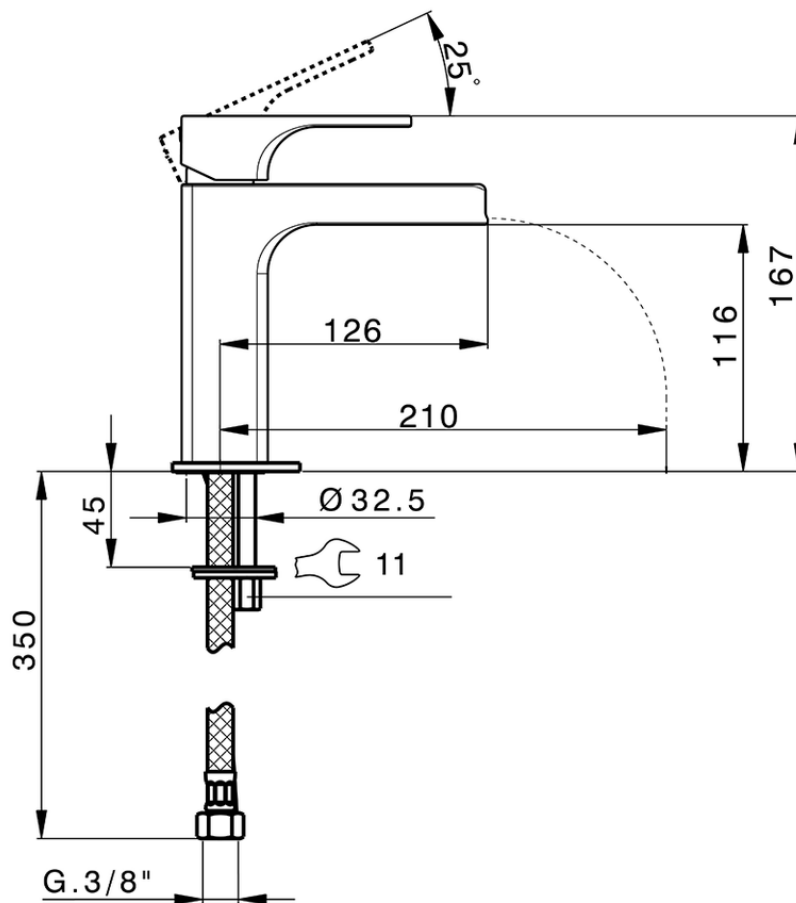

Single lever 'large' washbasin mixer CUBIC_CU00C504

CU00C504

<https://en.cisal.it/single-lever-large-washbasin-mixer-cubic-cu00c504>

2026-05-20