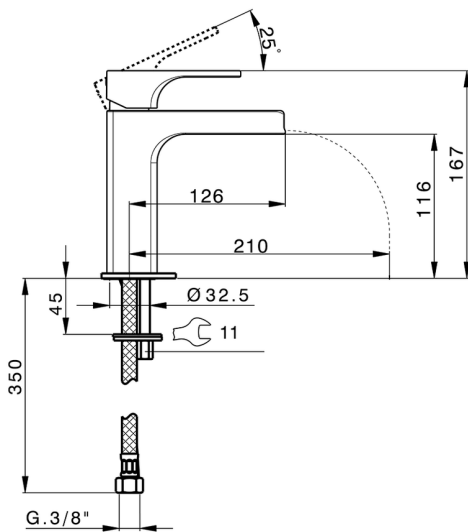

## Single lever 'large' washbasin mixer CUBIC\_CU00C504

MODEL **CU00C504**

Single lever 'large' washbasin mixer, waterfall spout, without automatic pop-up waste, G.3/8" stainless steel flexible hoses

### CHARACTERISTICS

Cartridge Spare Parts **ZZ94240000**

**25 mm Cartridge**

2026-06-14