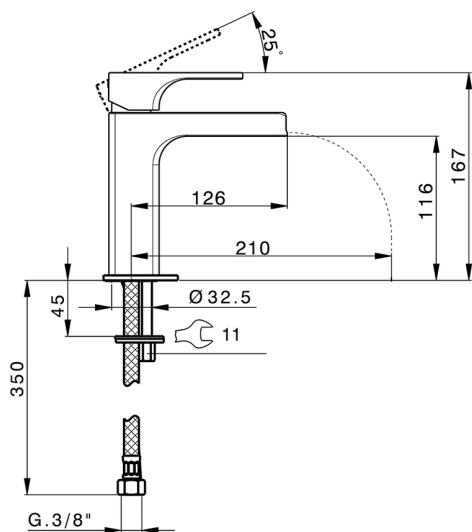

## Single lever 'large' washbasin mixer CUBIC\_CU00C504

MODEL **CU00C504**

Single lever 'large' washbasin mixer, waterfall spout, without automatic pop-up waste, G.3/8" stainless steel flexible hoses

### CHARACTERISTICS

Cartridge Spare Parts **ZZ94240000**

**25 mm Cartridge**

2026-04-10