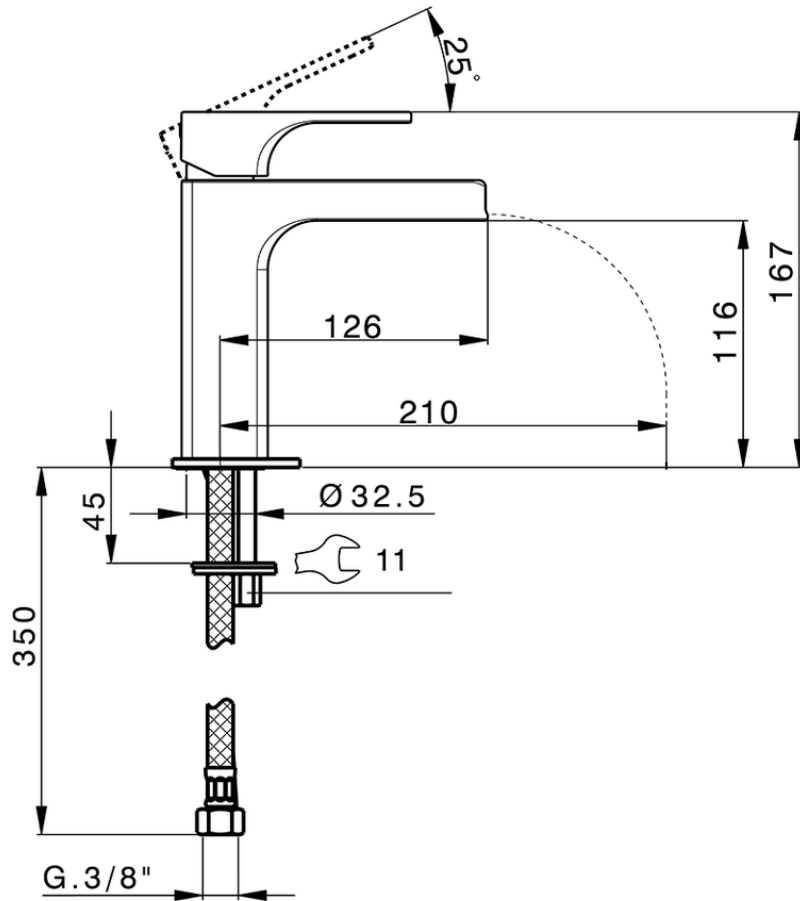

## Single lever 'large' washbasin mixer CUBIC\_CU00C504

CU00C504

<https://en.cisal.it/single-lever-large-washbasin-mixer-cubic-cu00c504>

2026-04-10