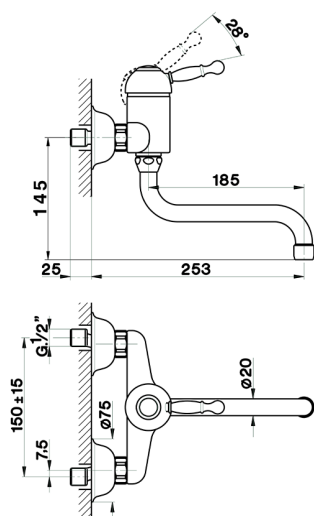

### CHARACTERISTICS

Cartridge Spare Parts **ZZ92909000**

**43 mm Cartridge**