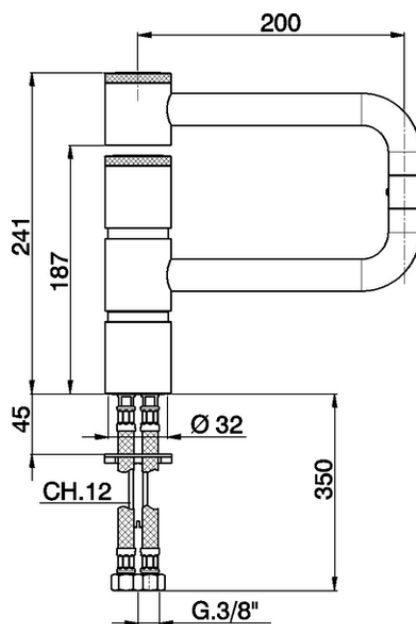

## Single lever articulated sink mixer KITCHEN\_LC000530

LC000530

<https://en.cisal.it/single-lever-articulated-sink-mixer-kitchen-lc000530>

2026-06-14