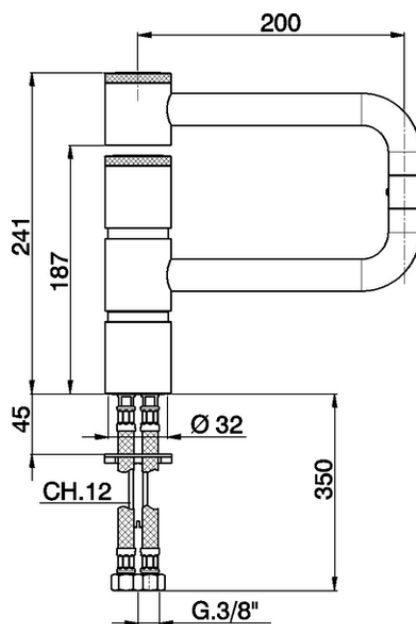

Single lever articulated sink mixer KITCHEN_LC000530

LC000530

<https://en.cisal.it/single-lever-articulated-sink-mixer-kitchen-lc000530>

2026-04-08