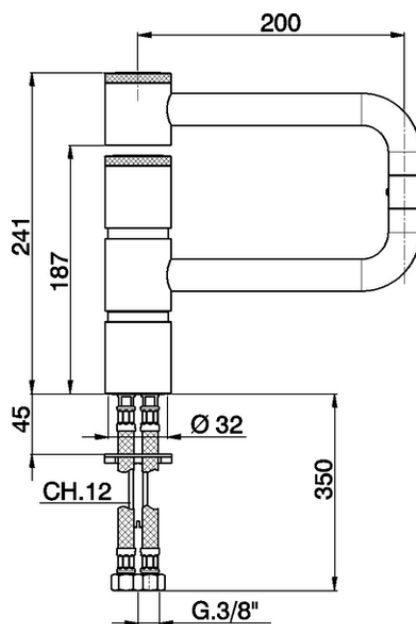

## Single lever articulated sink mixer KITCHEN\_LC000530

LC000530

<https://en.cisal.it/single-lever-articulated-sink-mixer-kitchen-lc000530>

2026-04-28