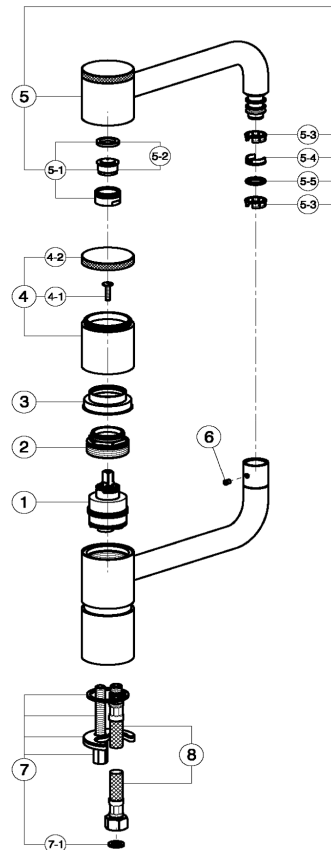

Single lever articulated sink mixer KITCHEN_LC000530

cisal

LC 00053

NR.	DESCRIZIONE DESCRIPTION BESCHREIBUNG DESCRIPTION	N.CODICE CODE NO. WERSKNR. NR.CODE	NR.	DESCRIZIONE DESCRIPTION BESCHREIBUNG DESCRIPTION	N.CODICE CODE NO. WERSKNR. NR.CODE	NR.	DESCRIZIONE DESCRIPTION BESCHREIBUNG DESCRIPTION	N.CODICE CODE NO. WERSKNR. NR.CODE
1	Cartuccia monocomando Mixing valve Kartusche Cartouche mitigeurs Calotta bloccaggio cartuccia	ZZ944160	5	Canna sup.monoc.lavel. High spout for single lever sink mixer Oberer Auslauf f.Spültischbatterie Bec sepérieur mitigeur évier Aeratore M24x1 IA Cascade	ZZ944140	6	Vite M.4x4,5 tc. tc. Screw M.4x4,5 Schraube M.4x4,5 Vis M.4x4,5	ZZ941010
2	Nut for mixing valve Mutter f/Kartusche Ecroi pour cartouche Copricartuccia monocomando	ZZ937930	5-1	Mousseur M24x1 IA Cascade Perlator M24x1 IA Cascade Mousseur M24x1 Cascade	ZZ944150	7	Set installazione monoforo Installation set single hole Befestigungsset Set installation	ZZ928280
3	Escutcheon cartridge Abdeckkappe Couvre-cartouche Leva monocomando "LC"	ZZ944110	5-2	Cartuccia per aeratore M. 24x1 Cascade Mousseur cartridge M.24x1 Cascade Kart. f/Perlator M.24x1 Cascade Cartouche x mousseur M.24x1 Cascade	ZZ933990	7-1	Guarnizione fibra 3/8" Gasket rubber 3/8" Fiberdichtung 3/8" Joint en fibre 3/8"	ZZ926960
4	Lever "LC" Hebel "LC" Levier "LC"	ZZ944120	5-3	Anello per canna Ring for spout Ring fuer Auslauf Bague pour bec	ZZ941020	8	Flexibile M.11x1 3/8" L.365 Flex M.11x1 3/8" L.365 Anschluss Schlauch M.11x1 3/8" L.365 Flex M.11x1 3/8" L.365	ZZ928420
4-1	Vite M.4x17 Screw M.4x17 Schraube M.4x17 Vis M.4x17	ZZ933090	5-4	Rondella antirifazione Dichtung fuer Huelse Washer for covering tube Joint pour bague couverture	ZZ941030			
4-2	Piacch.leva monoc."LC" Cap lever "LC" Abdeckkappe "LC" Plaquette levier "LC"	ZZ944130	5-5	O.R. 11 NBR 75 SH. O.R. 11 NBR 75 SH. O.R. 11 NBR 75 SH. O.R. 11 NBR 75 SH.	ZZ926900			

LC000530

<https://en.cisal.it/single-lever-articulated-sink-mixer-kitchen-lc000530>

2026-05-19