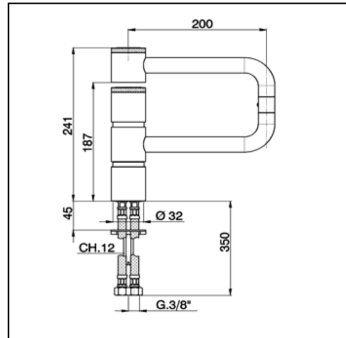

Single lever articulated sink mixer KITCHEN_LC000530

cisal

LC 00053

NR.	DESCRIZIONE DESCRIPTION BESCHREIBUNG DESCRIPTION	N.CODICE CODE NO. WERSKNR. NR.CODE	NR.	DESCRIZIONE DESCRIPTION BESCHREIBUNG DESCRIPTION	N.CODICE CODE NO. WERSKNR. NR.CODE	NR.	DESCRIZIONE DESCRIPTION BESCHREIBUNG DESCRIPTION	N.CODICE CODE NO. WERSKNR. NR.CODE
1	Cartuccia monocomando Mixing valve Kartusche Cartouche mitigeurs Calotta bloccaggio cartuccia	ZZ944160	5	Canna sup.monoc.lavel. High spout for single lever sink mixer Oberer Auslauf f.Spültischbatterie Bec sepérieur mitigeur évier Aeratore M24x1 IA Cascade	ZZ944140	6	Vite M.4x4,5 tc. tc. Screw M.4x4,5 Schraube M.4x4,5 Vis M.4x4,5	ZZ941010
2	Nut for mixing valve Mutter f/Kartusche Ecroi pour cartouche Copricartuccia monocomando	ZZ937930	5-1	Mousseur M24x1 IA Cascade Perlator M24x1 IA Cascade Mousseur M24x1 Cascade	ZZ944150	7	Set installazione monoforo Installation set single hole Befestigungsset Set installation	ZZ928280
3	Escutcheon cartridge Abdeckkappe Couvre-cartouche Leva monocomando "LC"	ZZ944110	5-2	Cartuccia per aeratore M. 24x1 Cascade Mousseur cartridge M.24x1 Cascade Kart. f/Perlator M.24x1 Cascade Cartouche x mousseur M.24x1 Cascade	ZZ933990	7-1	Guarnizione fibra 3/8" Gasket rubber 3/8" Fiberdichtung 3/8" Joint en fibre 3/8"	ZZ926960
4	Lever "LC" Hebel "LC" Levier "LC"	ZZ944120	5-3	Anello per canna Ring for spout Ring fuer Auslauf Bague pour bec	ZZ941020	8	Flexibile M.11x1 3/8" L.365 Flex M.11x1 3/8" L.365 Anschluss Schlauch M.11x1 3/8" L.365 Flex M.11x1 3/8" L.365	ZZ928420
4-1	Vite M.4x17 Screw M.4x17 Schraube M.4x17 Vis M.4x17	ZZ933090	5-4	Rondella antirifazione Dichtung fuer Huelse Washer for covering tube Joint pour bague couverture	ZZ941030			
4-2	Piacch.leva monoc."LC" Cap lever "LC" Abdeckkappe "LC" Plaquette levier "LC"	ZZ944130	5-5	O.R. 11 NBR 75 SH. O.R. 11 NBR 75 SH. O.R. 11 NBR 75 SH. O.R. 11 NBR 75 SH.	ZZ926900			

LC000530

<https://en.cisal.it/single-lever-articulated-sink-mixer-kitchen-lc000530>

2026-05-19