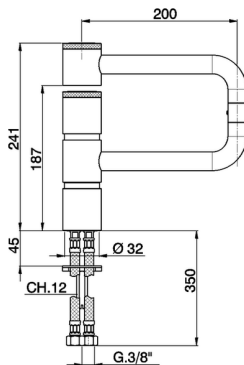

## Single lever articulated sink mixer KITCHEN\_LC000530

MODEL **LC000530**

Single lever articulated sink mixer, swivel spout, G.3/8" stainless steel flexible hose

### CHARACTERISTICS

Cartridge Spare Parts **ZZ94416000**

**38 mm Cartridge**