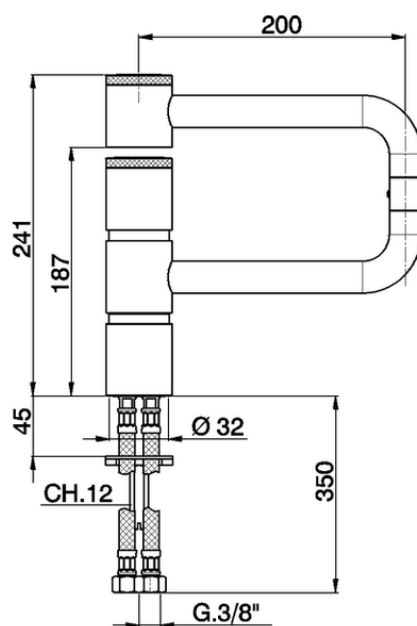

## Single lever articulated sink mixer KITCHEN\_LC000530

LC000530

<https://en.cisal.it/single-lever-articulated-sink-mixer-kitchen-lc000530>

2026-06-29