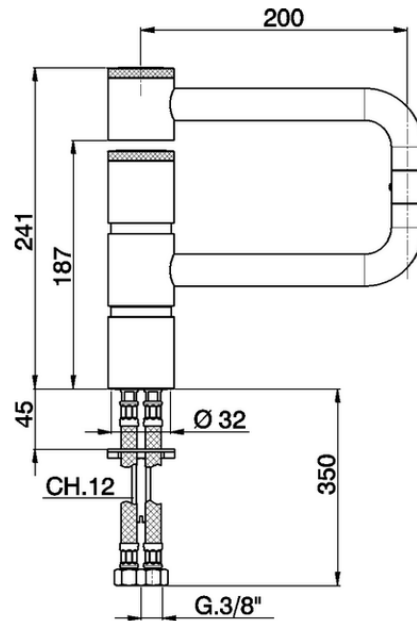

## Single lever articulated sink mixer KITCHEN\_LC000530

LC000530

<https://en.cisal.it/single-lever-articulated-sink-mixer-kitchen-lc000530>

2026-06-08