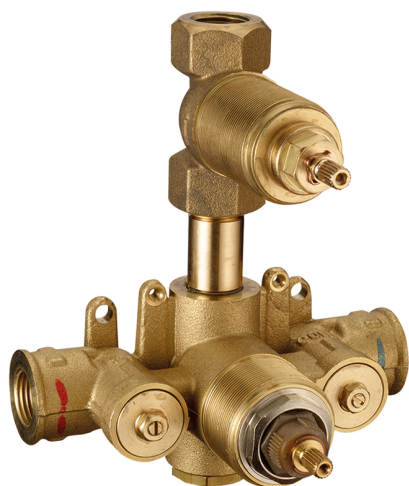

Exposed part for con.thermo.shower mixer 1-outlet WAVE_WE009300

MODEL **WE009300**

Exposed part for con.thermo.shower mixer
1-outlet, stop valve, without concealed part, for items
ZA009301

AVAILABLE FINISHINGS

-  **21** 21 Chrome
-  **2F** 2F Brushed Nickel
-  **2Q** 2Q Black Titanium

CHARACTERISTICS

Installation **Concealed**
Required concealed parts **ZA009301**

Thermostatic

The Cisal thermostatic is your personal water manager, helping you to handle, control and save water and energy.

Concealed thermostatic shower mixer, 1-outlet CONCEALED_ZA009301

MODEL **ZA009301**

Concealed thermostatic shower mixer,
1-outlet, stopvalve with 1/2" outlet, without trim kit

AVAILABLE FINISHINGS

04 04 Without finishing

CHARACTERISTICS

Concealed **1**
Cartridge Spare Parts **24.04A.PP**

8x20 Plus P Thermostatic Valve

Thermostatic

The Cisal thermostatic is your personal water manager, helping you to handle, control and save water and energy.