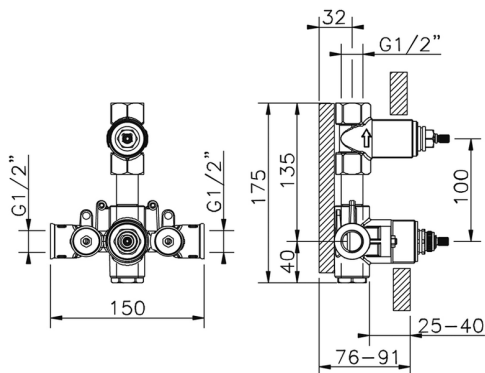

Thermostatic

The Cisal thermostatic is your personal water manager, helping you to handle, control and save water and energy.

2026-04-04