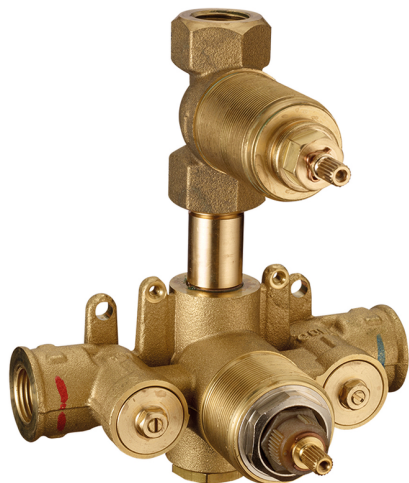

Exposed part for con.thermo.shower mixer 1-outlet WAVE_WE009300

MODEL **WE009300**

Exposed part for con.thermo.shower mixer
1-outlet, stop valve, without concealed part, for items
ZA009301

AVAILABLE FINISHINGS

-  **21** 21 Chrome
-  **2F** 2F Brushed Nickel
-  **2Q** 2Q Black Titanium

CHARACTERISTICS

Installation **Concealed**
Required concealed parts **ZA009301**

Thermostatic

The Cisal thermostatic is your personal water manager, helping you to handle, control and save water and energy.

Concealed thermostatic shower mixer, 1-outlet CONCEALED_ZA009301

MODEL **ZA009301**

Concealed thermostatic shower mixer,
1-outlet, stopvalve with 1/2" outlet, without trim kit

AVAILABLE FINISHINGS

04 04 Without finishing

CHARACTERISTICS

Concealed **1**
Cartridge Spare Parts **24.04A.PP**

8x20 Plus P Thermostatic Valve

Thermostatic

The Cisal thermostatic is your personal water manager, helping you to handle, control and save water and energy.