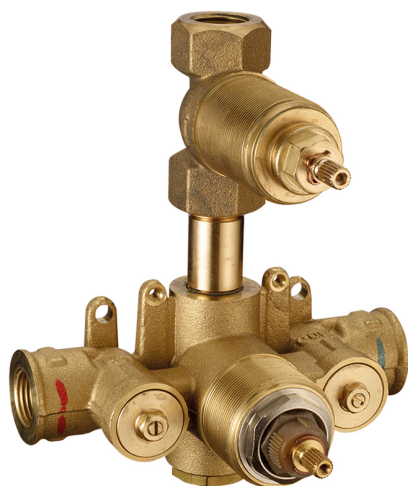

Exposed part for con.thermo.shower mixer 1-outlet WAVE_WE009300

MODEL **WE009300**

Exposed part for con.thermo.shower mixer
1-outlet, stop valve, without concealed part, for items
ZA009301

AVAILABLE FINISHINGS

-  **21** 21 Chrome
-  **2F** 2F Brushed Nickel
-  **2Q** 2Q Black Titanium

CHARACTERISTICS

Installation **Concealed**
Required concealed parts **ZA009301**

Thermostatic

The Cisal thermostatic is your personal water manager, helping you to handle, control and save water and energy.

Concealed thermostatic shower mixer, 1-outlet CONCEALED_ZA009301

MODEL **ZA009301**

Concealed thermostatic shower mixer,
1-outlet, stopvalve with 1/2" outlet, without trim kit

AVAILABLE FINISHINGS

 **04** 04 Without finishing

CHARACTERISTICS

Concealed **1**
Cartridge Spare Parts **24.04A.PP**

8x20 Plus P Thermostatic Valve

Thermostatic

The Cisal thermostatic is your personal water manager, helping you to handle, control and save water and energy.