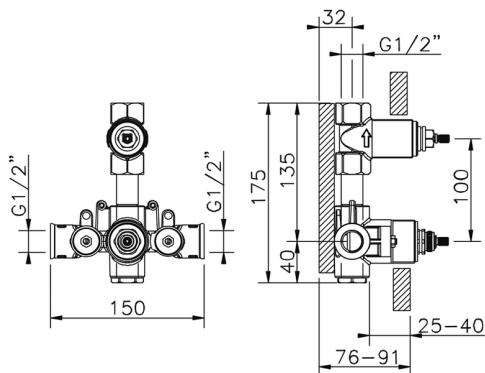

Thermostatic

The Cisal thermostatic is your personal water manager, helping you to handle, control and save water and energy.

2026-05-15