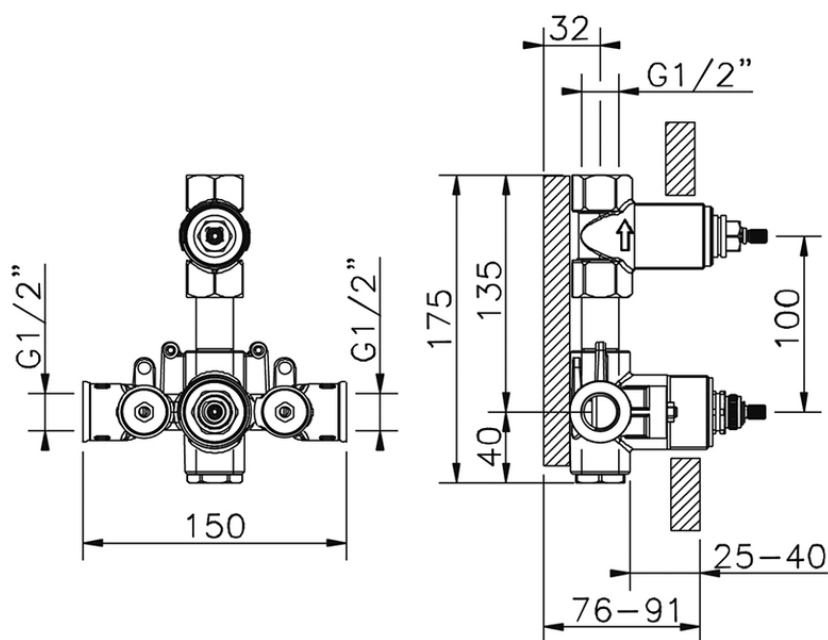

Exposed part for con.thermo.shower mixer 1-outlet WAVE_WE009300

WE009300

<https://en.cisal.it/exposed-part-for-con-thermo-shower-mixer-1-outlet-wave-we009300>

ZA009301

<https://en.cisal.it/concealed-thermostatic-shower-mixer-1-outlet-concealed-za009301>