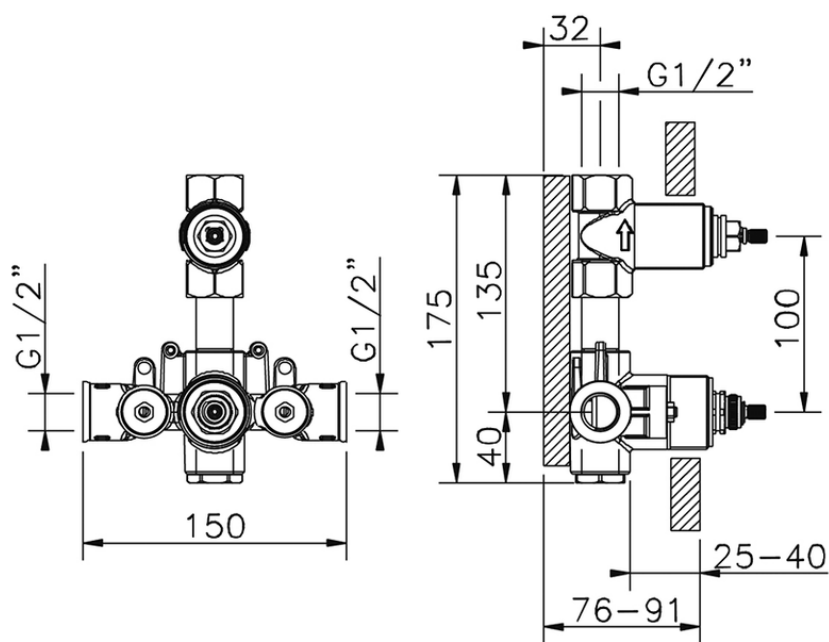

Exposed part for con.thermo.shower mixer 1-outlet WAVE_WE009300

WE009300

<https://en.cisal.it/exposed-part-for-con-thermo-shower-mixer-1-outlet-wave-we009300>

ZA009301

<https://en.cisal.it/concealed-thermostatic-shower-mixer-1-outlet-concealed-za009301>