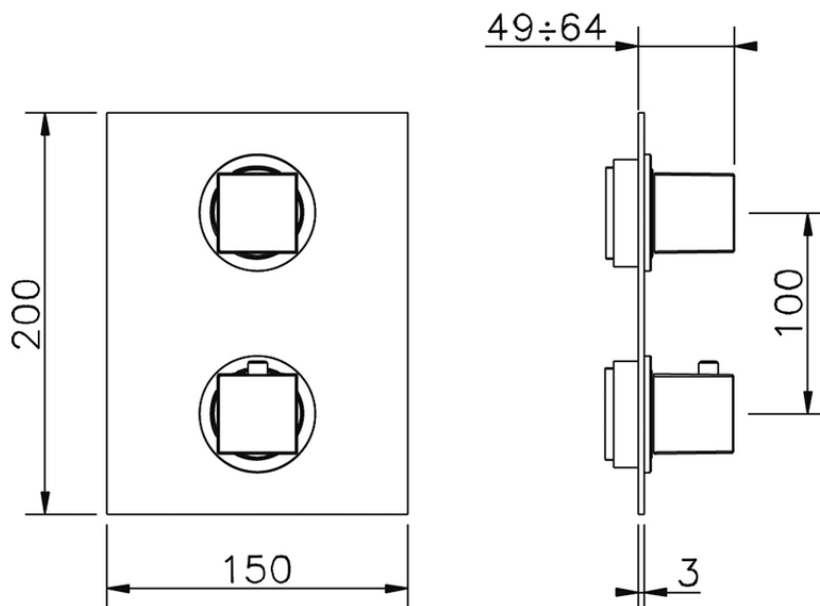

Exposed part for con.thermo.shower mixer 1-outlet WAVE_WE009300

WE009300

<https://en.cisal.it/exposed-part-for-con-thermo-shower-mixer-1-outlet-wave-we009300>

ZA009301

<https://en.cisal.it/concealed-thermostatic-shower-mixer-1-outlet-concealed-za009301>