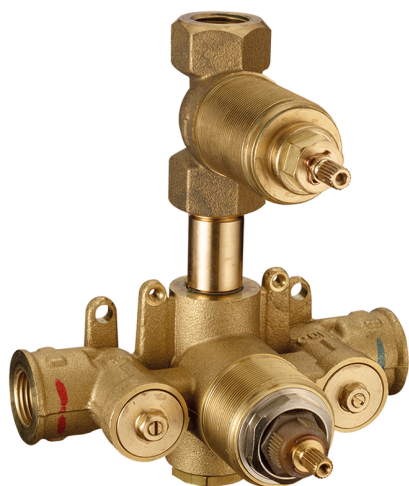

Exposed part for con.thermo.shower mixer 1-outlet WAVE_WE009300

MODEL **WE009300**

Exposed part for con.thermo.shower mixer
1-outlet, stop valve, without concealed part, for items
ZA009301

AVAILABLE FINISHINGS

-  **21** 21 Chrome
-  **2F** 2F Brushed Nickel
-  **2Q** 2Q Black Titanium

CHARACTERISTICS

Installation **Concealed**
Required concealed parts **ZA009301**

Thermostatic

The Cisal thermostatic is your personal water manager, helping you to handle, control and save water and energy.

Concealed thermostatic shower mixer, 1-outlet CONCEALED_ZA009301

MODEL **ZA009301**

Concealed thermostatic shower mixer,
1-outlet, stopvalve with 1/2" outlet, without trim kit

AVAILABLE FINISHINGS

 **04** 04 Without finishing

CHARACTERISTICS

Concealed **1**
Cartridge Spare Parts **24.04A.PP**

8x20 Plus P Thermostatic Valve

Thermostatic

The Cisal thermostatic is your personal water manager, helping you to handle, control and save water and energy.