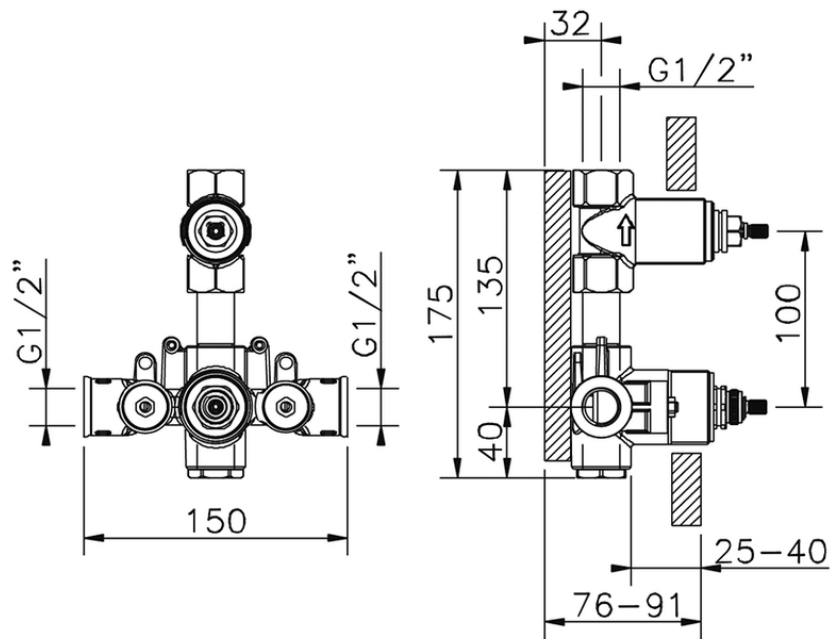

## Exposed part for con.thermo.shower mixer 1-outlet WAVE\_WE009300

WE009300

<https://en.cisal.it/exposed-part-for-con-thermo-shower-mixer-1-outlet-wave-we009300>

ZA009301

<https://en.cisal.it/concealed-thermostatic-shower-mixer-1-outlet-concealed-za009301>