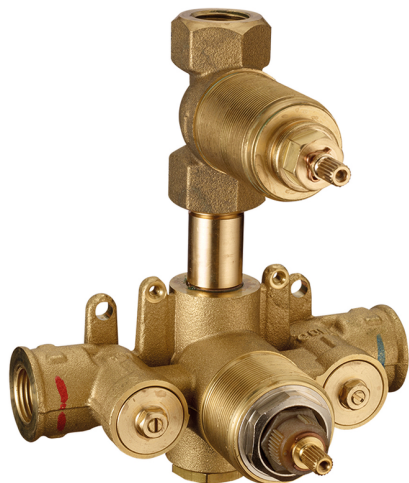

## Exposed part for con.thermo.shower mixer 1-outlet WAVE\_WE009300

MODEL **WE009300**

Exposed part for con.thermo.shower mixer  
1-outlet, stop valve, without concealed part, for items  
ZA009301

### Thermostatic

The Cisal thermostatic is your personal water manager, helping you to handle, control and save water and energy.

## Concealed thermostatic shower mixer, 1-outlet CONCEALED\_ZA009301

MODEL **ZA009301**

Concealed thermostatic shower mixer,  
1-outlet, stopvalve with 1/2" outlet, without trim kit

AVAILABLE FINISHINGS

**04** 04 Without finishing

CHARACTERISTICS

Concealed **1**  
Cartridge Spare Parts **24.04A.PP**

**8x20 Plus P Thermostatic Valve**