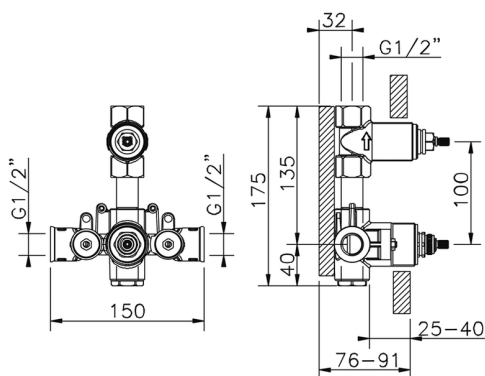

## Concealed thermostatic shower mixer, 1-outlet CONCEALED\_ZA009301

MODEL **ZA009301**

Concealed thermostatic shower mixer,  
1-outlet, stopvalve with 1/2" outlet, without trim kit

AVAILABLE FINISHINGS

**04** 04 Without finishing

CHARACTERISTICS

Concealed **1**  
Cartridge Spare Parts **24.04A.PP**

**8x20 Plus P Thermostatic Valve**