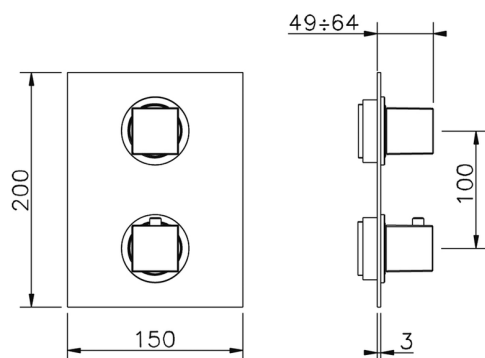

CHARACTERISTICS

Installation **Concealed**
Required concealed parts **ZA009301**

Thermostatic

The Cisal thermostatic is your personal water manager, helping you to handle, control and save water and energy.