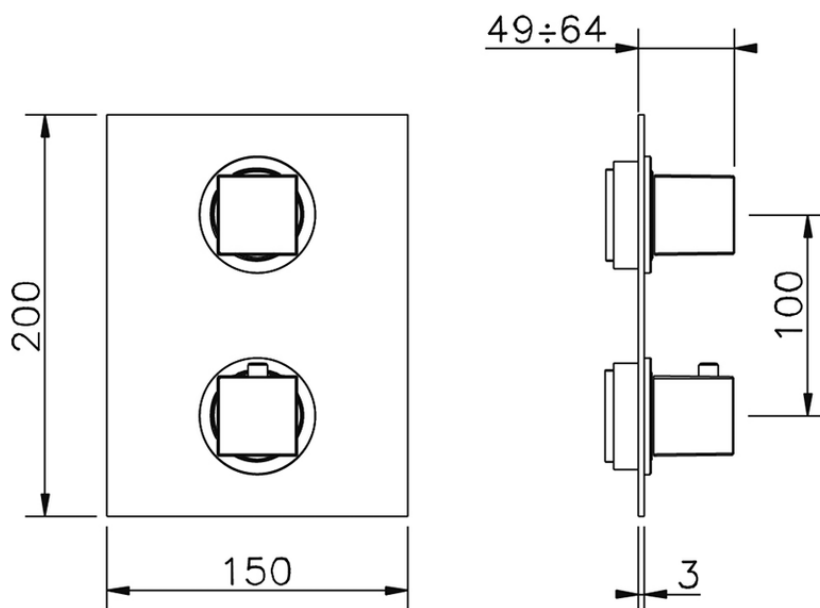

Exposed part for con.thermo.shower mixer 1-outlet WAVE_WE009300

WE009300

<https://en.cisal.it/exposed-part-for-con-thermo-shower-mixer-1-outlet-wave-we009300>

ZA009301

<https://en.cisal.it/concealed-thermostatic-shower-mixer-1-outlet-concealed-za009301>