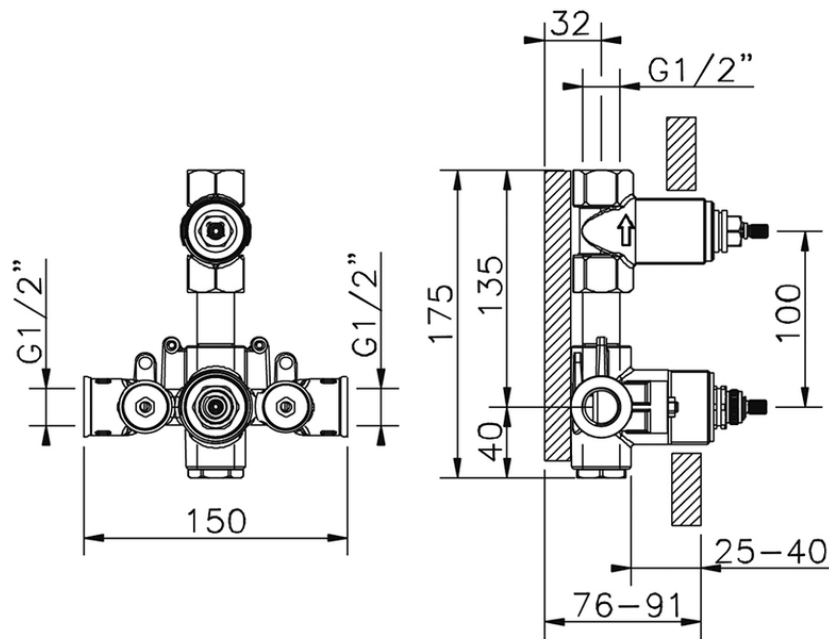

Exposed part for con.thermo.shower mixer 1-outlet WAVE_WE009300

WE009300

<https://en.cisal.it/exposed-part-for-con-thermo-shower-mixer-1-outlet-wave-we009300>

ZA009301

<https://en.cisal.it/concealed-thermostatic-shower-mixer-1-outlet-concealed-za009301>