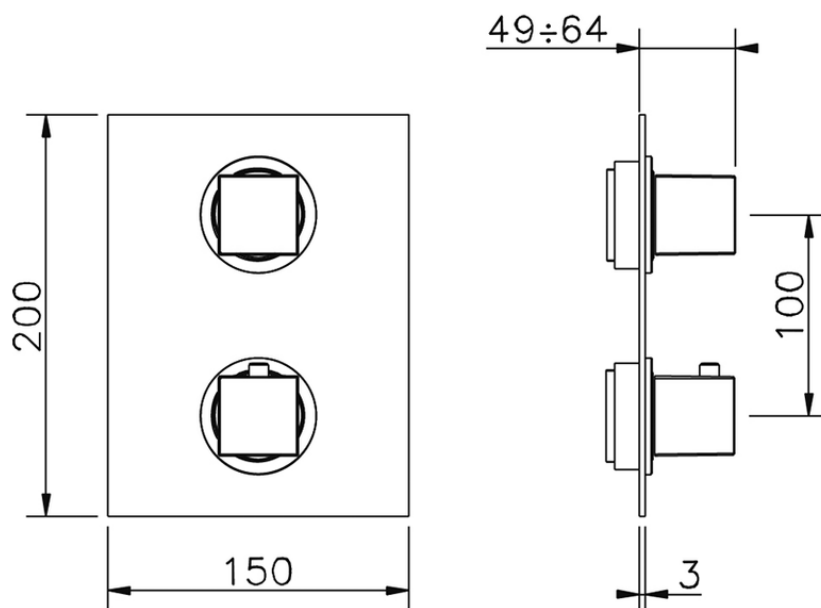

Exposed part for con.thermo.shower mixer 1-outlet WAVE_WE009300

WE009300

<https://en.cisal.it/exposed-part-for-con-thermo-shower-mixer-1-outlet-wave-we009300>

ZA009301

<https://en.cisal.it/concealed-thermostatic-shower-mixer-1-outlet-concealed-za009301>