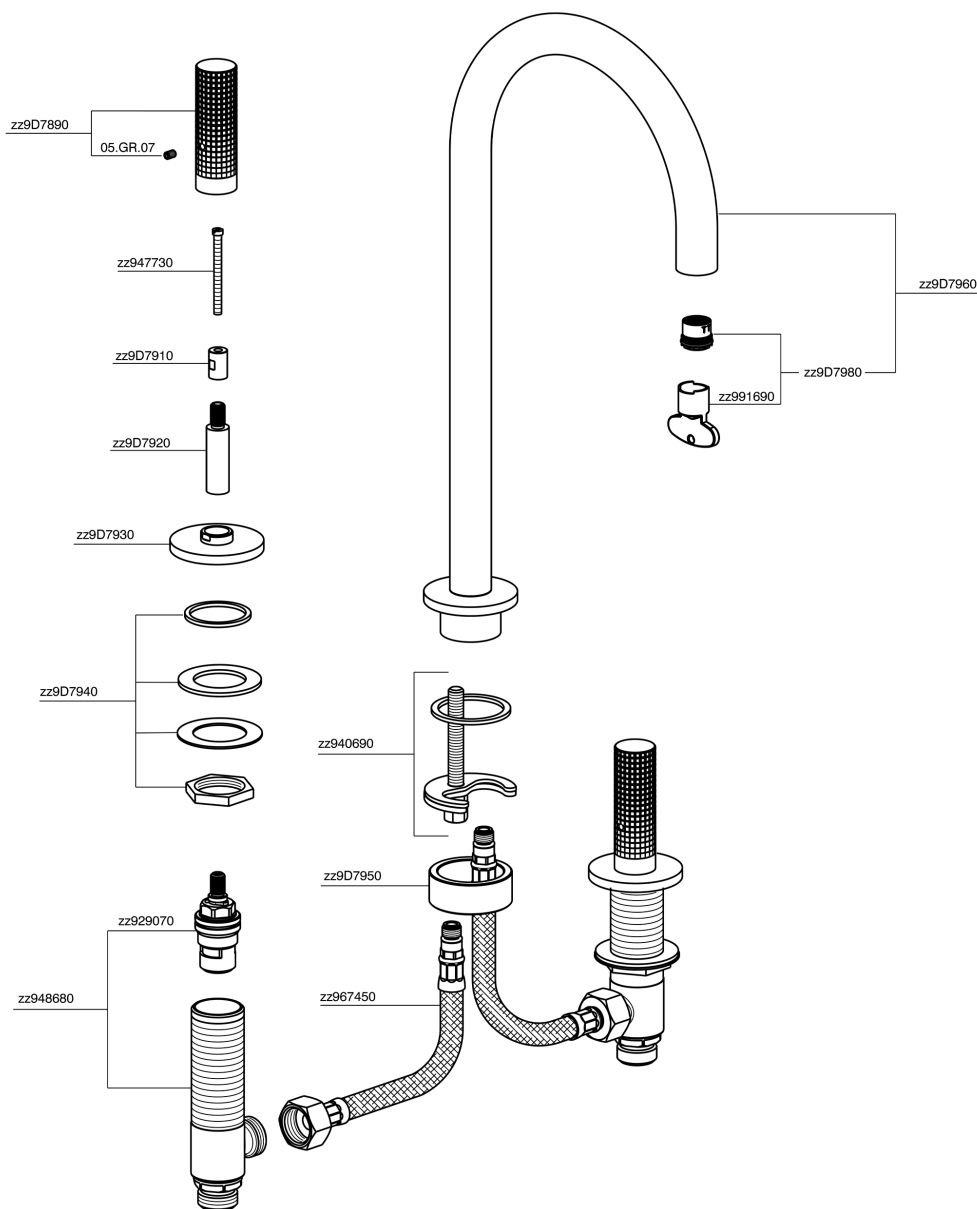

3 hole washbasin mixer NUANCE X32_X1001040

MODEL **X1001040**

3 hole washbasin mixer, without automatic pop up waste, Inox AISI 316L

AVAILABLE FINISHINGS

-  **5H** 5H Dark Brass Brushed
-  **5L** 5L Brushed Black Titanium
-  **5N** 5N Brushed Rose Gold
-  **D1** D1 Brushed Inox

CHARACTERISTICS

3 hole washbasin mixer NUANCE X32_X1001040

X1001040

<https://en.cisal.it/3-hole-washbasin-mixer-nuance-x32x1001040>

2024-10-18