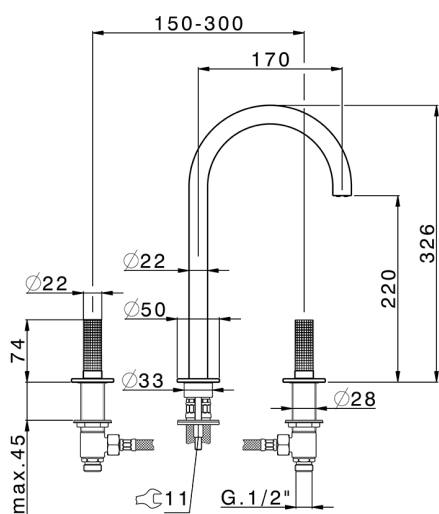

3 hole washbasin mixer NUANCE X32_X1001040

MODEL **X1001040**

3 hole washbasin mixer, without automatic pop up waste, Inox AISI 316L

AVAILABLE FINISHINGS

-  **5H** 5H Dark Brass Brushed
-  **5L** 5L Brushed Black Titanium
-  **5N** 5N Brushed Rose Gold
-  **D1** D1 Brushed Inox

CHARACTERISTICS

3 hole washbasin mixer NUANCE X32_X1001040

X1001040

<https://en.cisal.it/3-hole-washbasin-mixer-nuance-x32x1001040>

2024-10-18