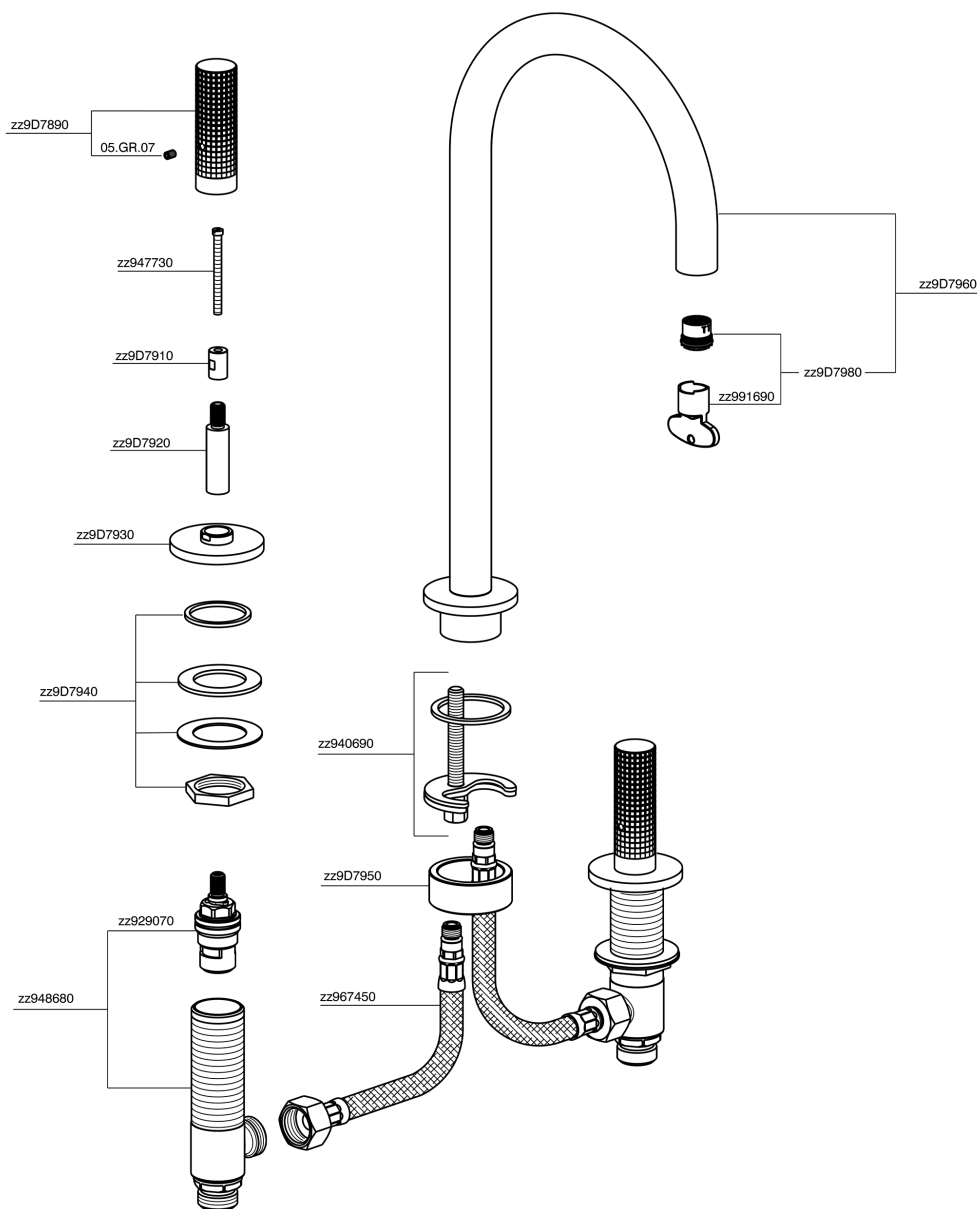

3 hole washbasin mixer NUANCE X32_X1001040

X1001040

<https://en.cisal.it/3-hole-washbasin-mixer-nuance-x32x1001040>

2024-10-18