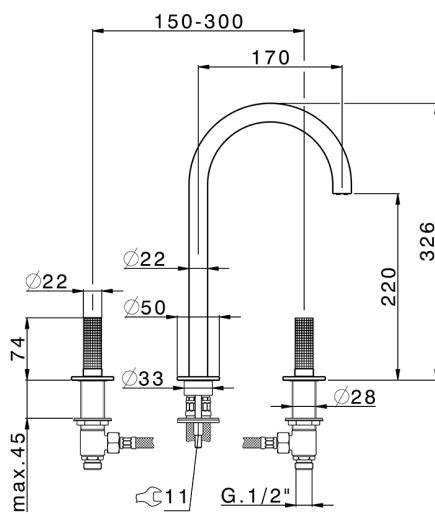

3 hole washbasin mixer NUANCE X32_X1001040

MODEL **X1001040**

3 hole washbasin mixer, without automatic pop up waste, Inox AISI 316L

AVAILABLE FINISHINGS

-  **5H** 5H Dark Brass Brushed
-  **5L** 5L Brushed Black Titanium
-  **5N** 5N Brushed Rose Gold
-  **D1** D1 Brushed Inox

CHARACTERISTICS

3 hole washbasin mixer NUANCE X32_X1001040

X1001040

<https://en.cisal.it/3-hole-washbasin-mixer-nuance-x32x1001040>

2024-10-18