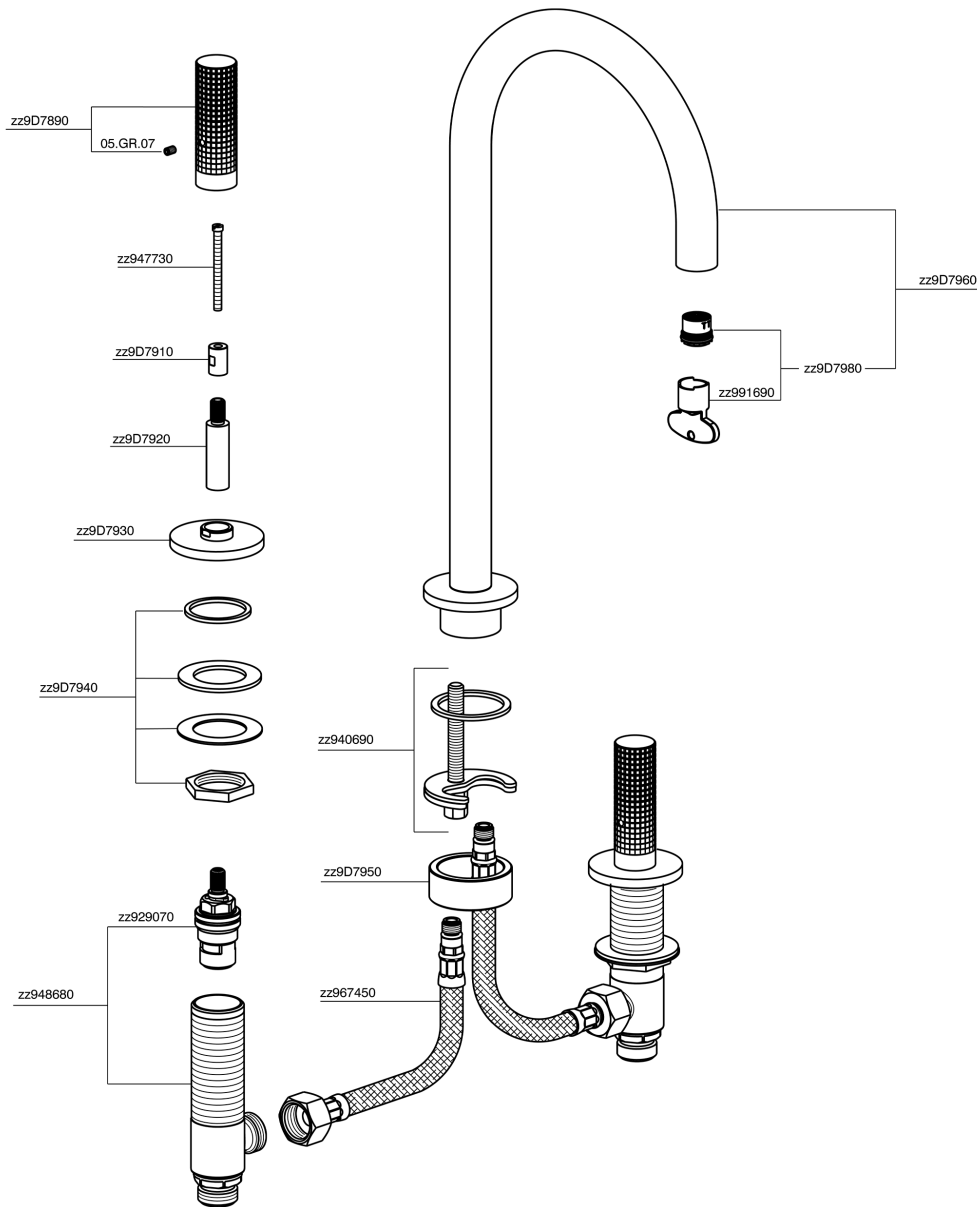

3 hole washbasin mixer NUANCE X32_X1001040

MODEL **X1001040**

3 hole washbasin mixer, without automatic pop up waste, Inox AISI 316L

AVAILABLE FINISHINGS

-  **5H** 5H Dark Brass Brushed
-  **5L** 5L Brushed Black Titanium
-  **5N** 5N Brushed Rose Gold
-  **D1** D1 Brushed Inox

CHARACTERISTICS

3 hole washbasin mixer NUANCE X32_X1001040

X1001040

<https://en.cisal.it/3-hole-washbasin-mixer-nuance-x32x1001040>

2024-10-18