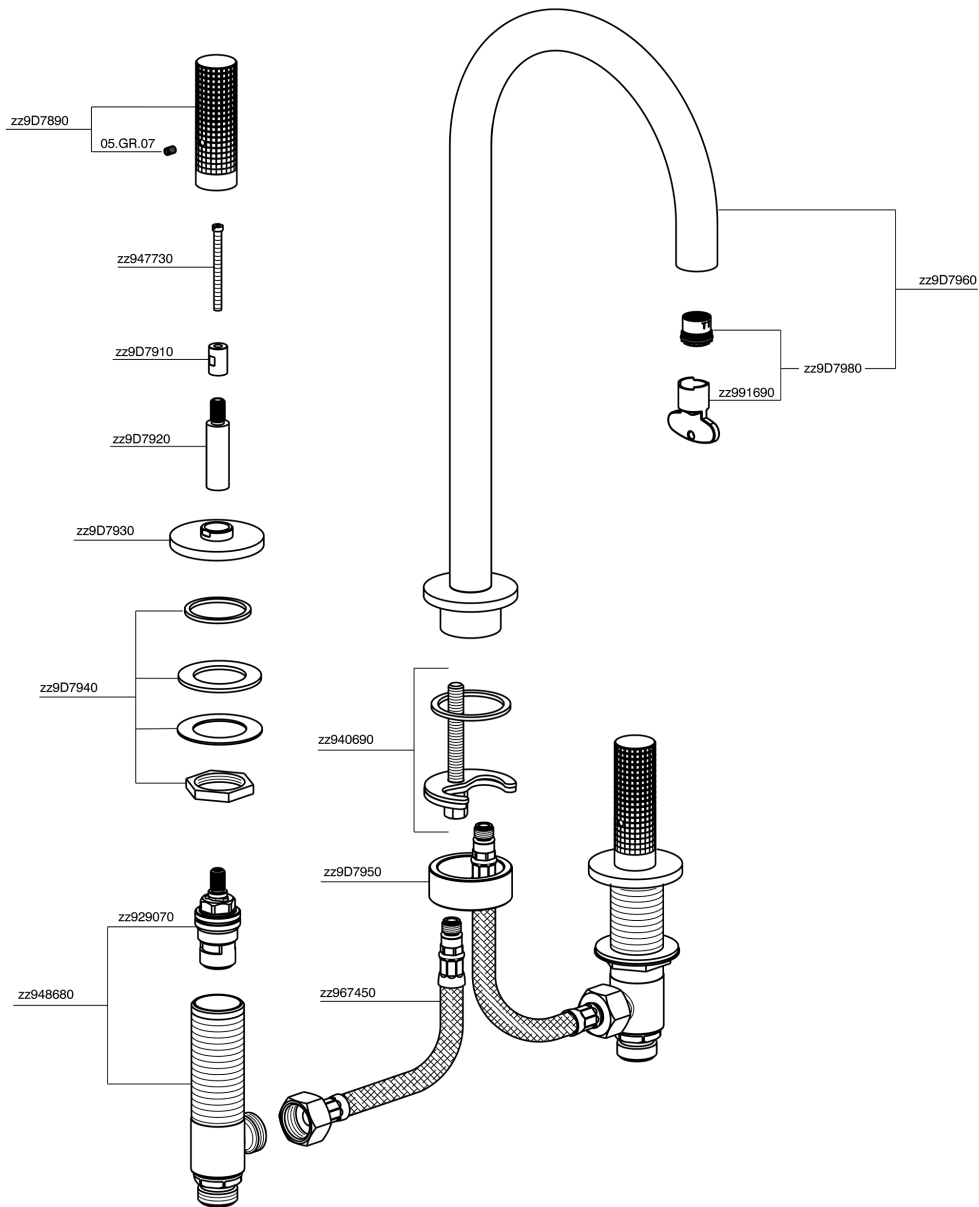

## 3 hole washbasin mixer NUANCE X32\_X1001040

X1001040

<https://en.cisal.it/3-hole-washbasin-mixer-nuance-x32x1001040>

2024-10-18