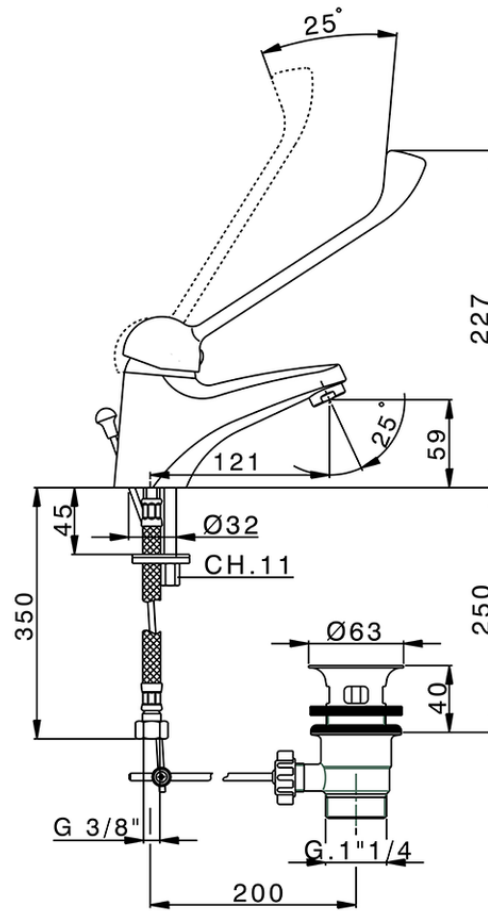

Single lever washbasin mixer CLINIC_ML000510

ML000510

<https://en.cisal.it/single-lever-washbasin-mixer-clinic-ml000510>

2026-04-28