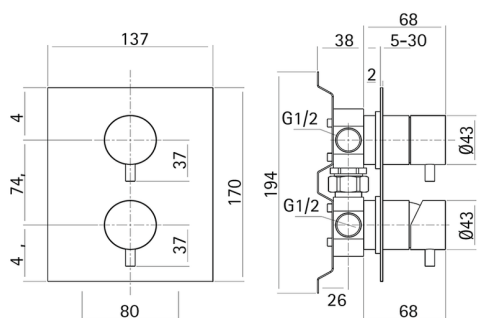

Concealed single lever bath-shower valve XION_XI000214

MODEL **XI000214**

Concealed single lever bath-shower valve, with concealed part, 2-Way rotating diverter, Inox AISI 316L

AVAILABLE FINISHINGS

D1 D1 Brushed Inox

CHARACTERISTICS

Cartridge Spare Parts **ZZ96779000**

35 mm Cartridge

2026-06-04