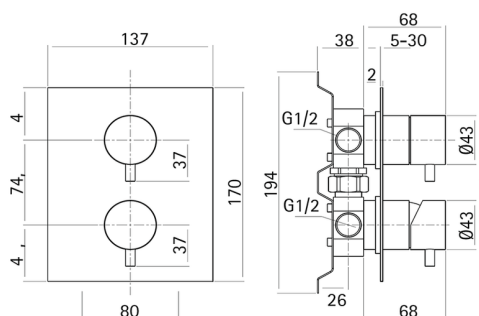

## Concealed single lever bath-shower valve XION\_XI000214

MODEL **XI000214**

Concealed single lever bath-shower valve, with concealed part, 2-Way rotating diverter, Inox AISI 316L

AVAILABLE FINISHINGS

**D1** D1 Brushed Inox

CHARACTERISTICS

Cartridge Spare Parts **ZZ96779000**

**35 mm Cartridge**

2026-04-04