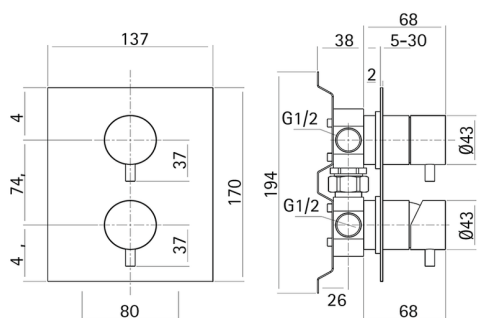

Concealed single lever bath-shower valve XION_XI000214

MODEL **XI000214**

Concealed single lever bath-shower valve, with concealed part, 2-Way rotating diverter, Inox AISI 316L

AVAILABLE FINISHINGS

D1 D1 Brushed Inox

CHARACTERISTICS

Cartridge Spare Parts **ZZ96779000**

35 mm Cartridge

2026-06-09