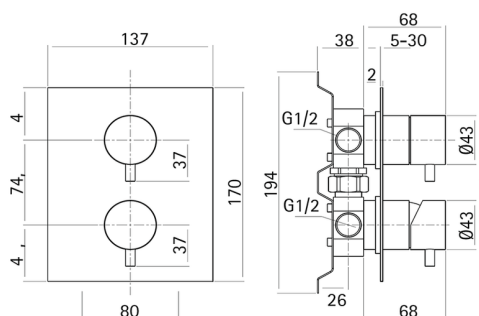

Concealed single lever bath-shower valve XION_XI000214

MODEL **XI000214**

Concealed single lever bath-shower valve, with concealed part, 2-Way rotating diverter, Inox AISI 316L

AVAILABLE FINISHINGS

D1 D1 Brushed Inox

CHARACTERISTICS

Cartridge Spare Parts **ZZ96779000**

35 mm Cartridge

2026-04-24