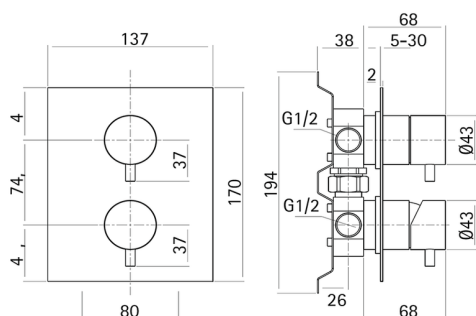

Concealed single lever bath-shower valve XION_XI000214

MODEL **XI000214**

Concealed single lever bath-shower valve, with concealed part, 2-Way rotating diverter, Inox AISI 316L

AVAILABLE FINISHINGS

D1 D1 Brushed Inox

CHARACTERISTICS

Cartridge Spare Parts **ZZ96779000**

35 mm Cartridge

2026-04-25