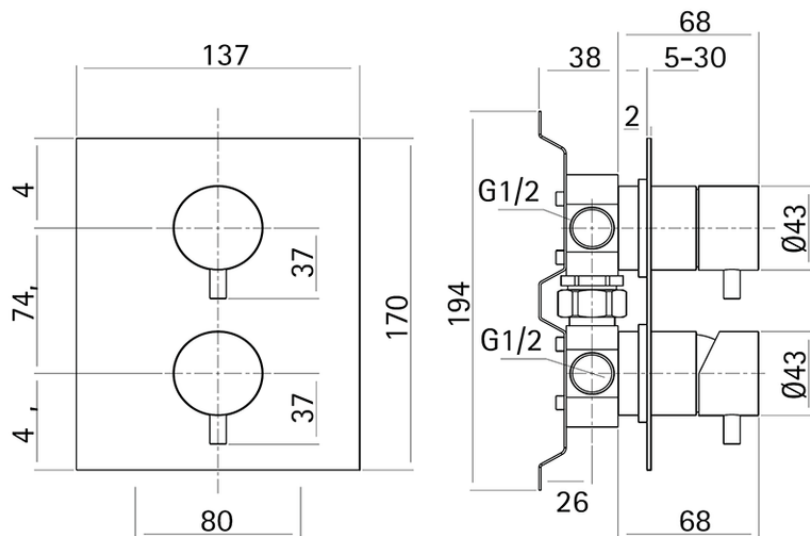

Concealed single lever bath-shower valve XION_XI000214

XI000214

<https://en.cisal.it/concealed-single-lever-bath-shower-valve-xion-xi000214>

2026-06-09