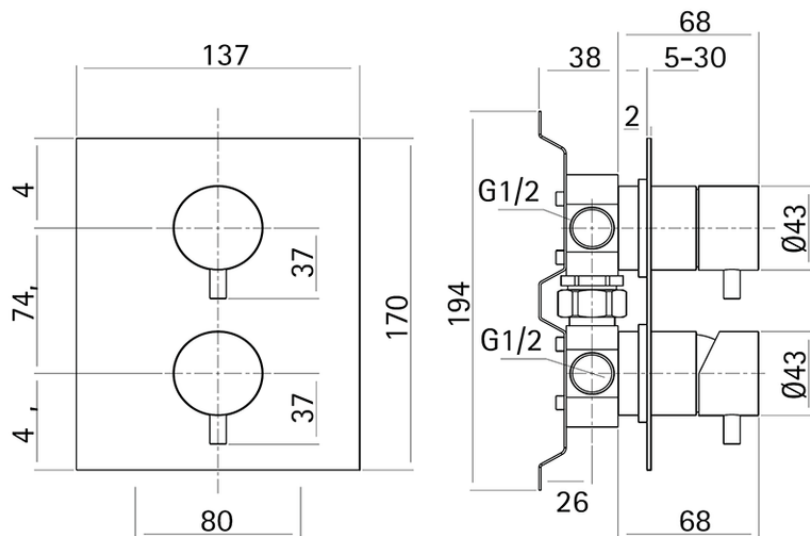

Concealed single lever bath-shower valve XION_XI000214

XI000214

<https://en.cisal.it/concealed-single-lever-bath-shower-valve-xion-xi000214>

2026-04-24