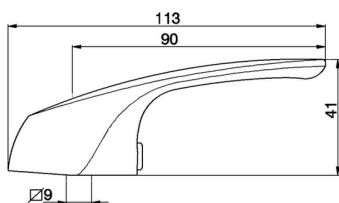

Lever for single lever mixer 'FL' SPARE PARTS_ZZ940780

MODEL **ZZ940780**

Lever for single lever mixer 'FL'

AVAILABLE FINISHINGS

CHARACTERISTICS

2026-05-20