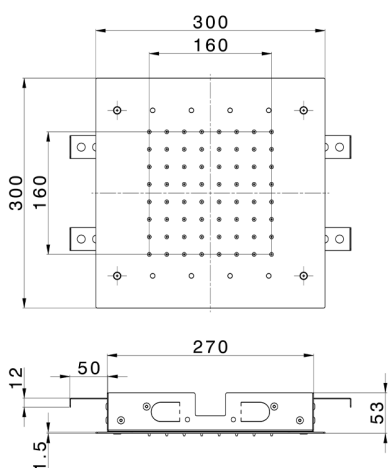

## 300x300 mm Ceiling showerheads ZEN SHOWER\_ZS0C0365

MODEL **ZS0C0365**

300x300 mm Ceiling showerheads, rain, chromotherapy functions, built-in control included, Stainless Steel AISI 304