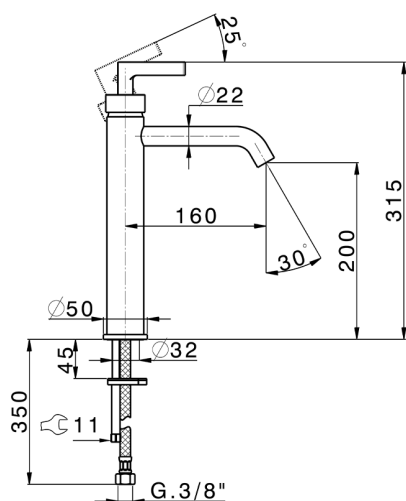

Single lever tall washbasin mixer GRACE_GC003540

MODEL **GC003540**

Single lever tall washbasin mixer, without automatic pop-up waste, G.3/8" stainless steel flexible hoses

AVAILABLE FINISHINGS

-  **21** 21 Chrome
-  **2F** 2F Brushed Nickel
-  **2W** 2W Brushed Gold
-  **5H** 5H Dark Brass Brushed
-  **5L** 5L Brushed Black Titanium
-  **6T** 6T Chrome/Matt Black

CHARACTERISTICS

Cartridge Spare Parts **ZZ99672000**

35 mm Cartridge

EcoStop

EcoStop feature limits water flow to approximately 50% of maximum output with one point of resistance on setting. Push slightly past the middle stop only when full water output is required. This will save water up to 50%.