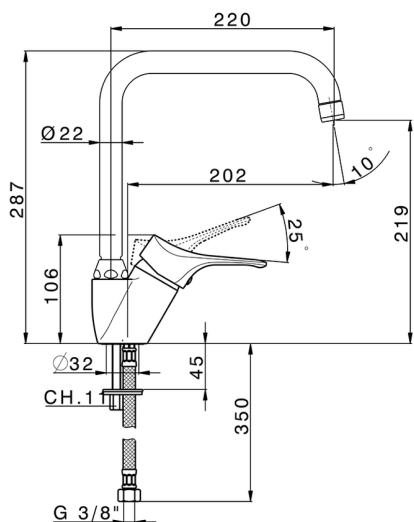

## Single lever sink mixer KITCHEN\_M3002520

MODEL **M3002520**

Single lever sink mixer, swivel spout, G.3/8" stainless steel flexible hoses

AVAILABLE FINISHINGS

**21** 21 Chrome

CHARACTERISTICS

Cartridge Spare Parts **ZZ95273000**

**40 mm Cartridge**

2026-04-28