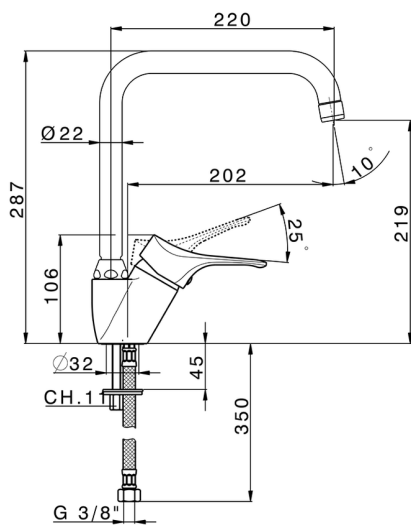

## Single lever sink mixer KITCHEN\_M3002520

MODEL **M3002520**

Single lever sink mixer, swivel spout, G.3/8" stainless steel flexible hoses

AVAILABLE FINISHINGS

**21** 21 Chrome

CHARACTERISTICS

Cartridge Spare Parts **ZZ95273000**

**40 mm Cartridge**

2026-06-14