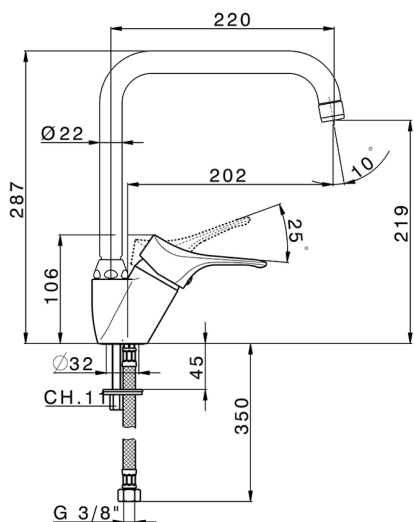

## Single lever sink mixer KITCHEN\_M3002520

MODEL **M3002520**

Single lever sink mixer, swivel spout, G.3/8" stainless steel flexible hoses

AVAILABLE FINISHINGS

CHARACTERISTICS

Cartridge Spare Parts **ZZ95273000**

**40 mm Cartridge**

2026-04-05