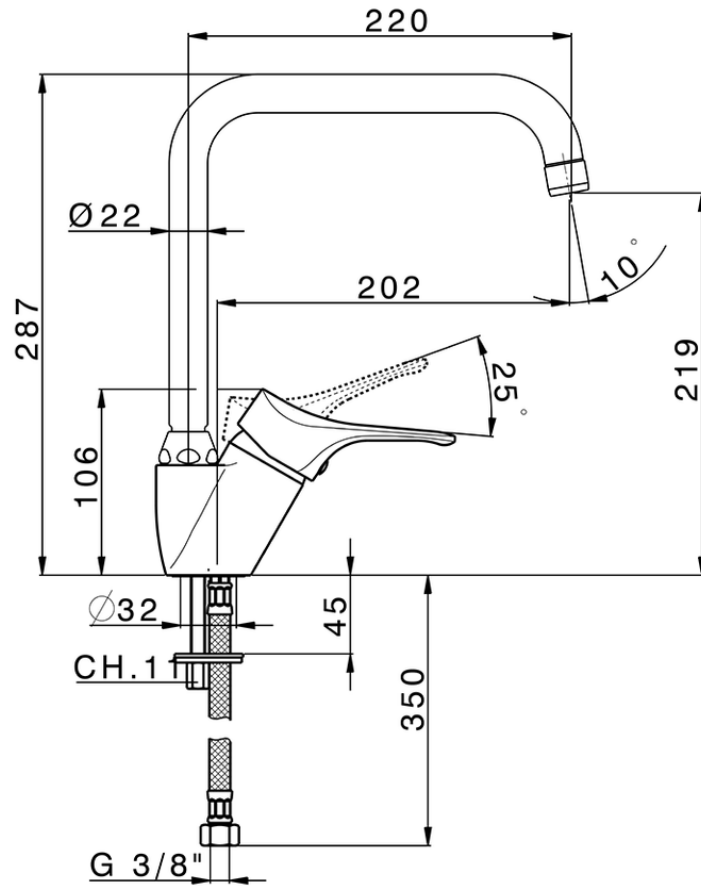

## Single lever sink mixer KITCHEN\_M3002520

M3002520

<https://en.cisal.it/single-lever-sink-mixer-kitchen-m3002520>

2026-06-14