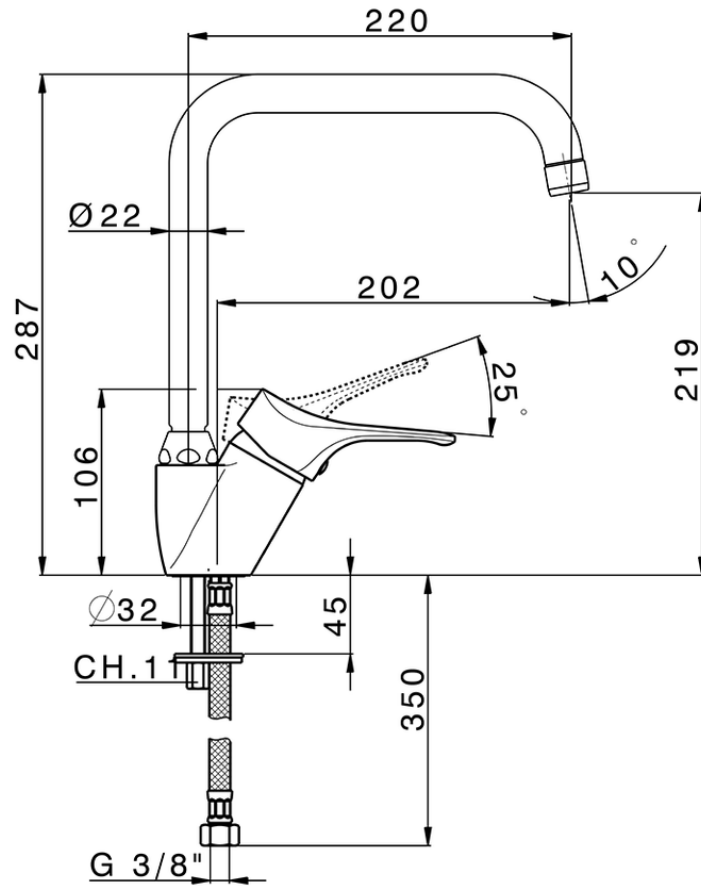

Single lever sink mixer KITCHEN_M3002520

M3002520

<https://en.cisal.it/single-lever-sink-mixer-kitchen-m3002520>

2026-05-19