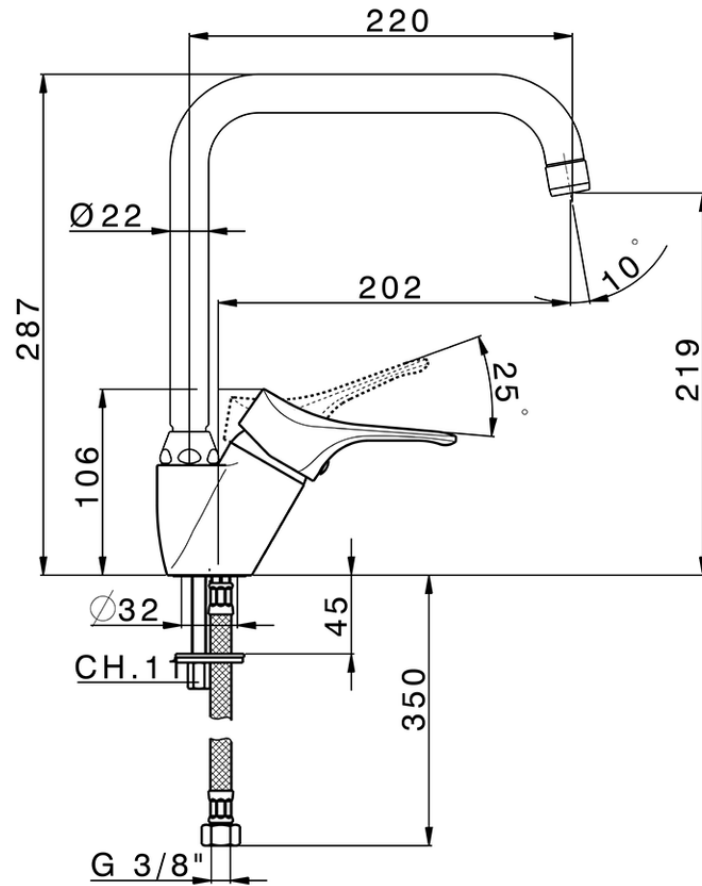

Single lever sink mixer KITCHEN_M3002520

M3002520

<https://en.cisal.it/single-lever-sink-mixer-kitchen-m3002520>

2026-04-05