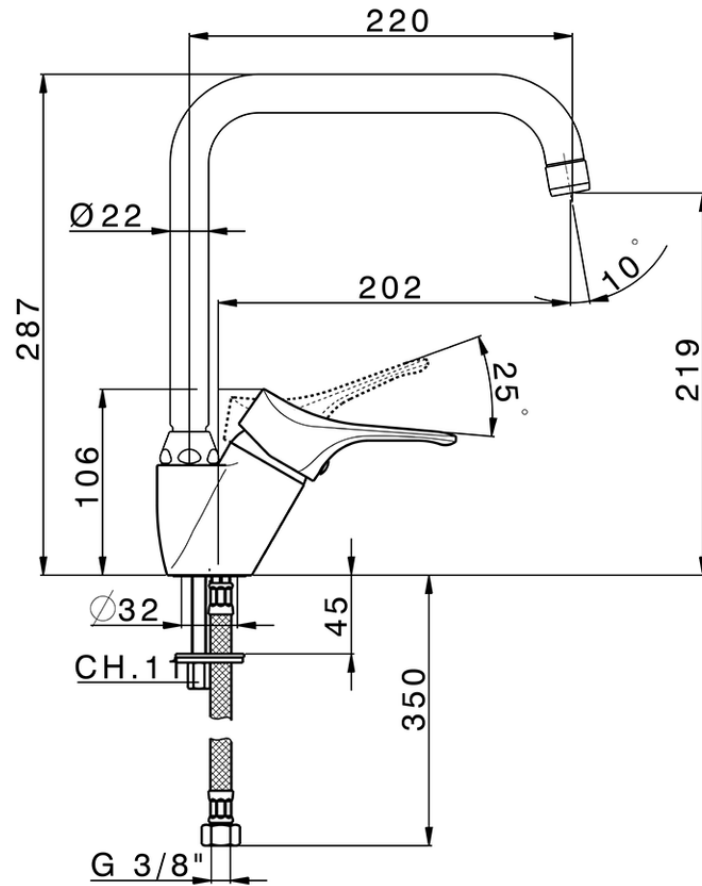

## Single lever sink mixer KITCHEN\_M3002520

M3002520

<https://en.cisal.it/single-lever-sink-mixer-kitchen-m3002520>

2026-04-28