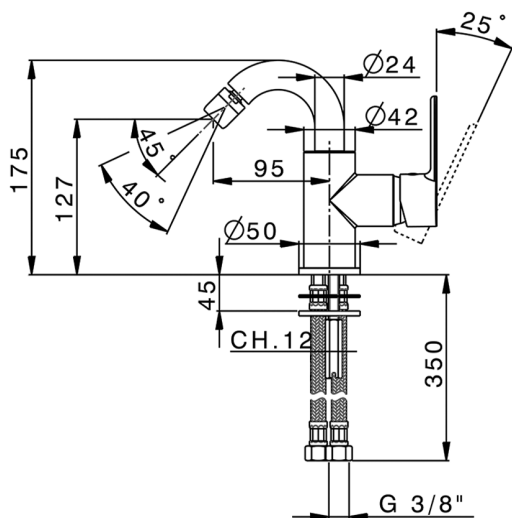

## Single lever bidet mixer EnergySave TENDER\_C2002565

MODEL **C2002565**

Single lever bidet mixer EnergySave, swivel spout, without automatic pop-up waste, G.3/8" stainless steel flexible hose

AVAILABLE FINISHINGS

CHARACTERISTICS

Cartridge Spare Parts **ZZ95409000**

**35 mm Cartridge**

### EcoStop

EcoStop feature limits water flow to approximately 50% of maximum output with one point of resistance on setting. Push slightly past the middle stop only when full water output is required. This will save water up to 50%.

### EnergySave

Thanks to the EnergySave device, only cold water will be drawn if the lever is operated in the central position, so that the water heater will not be engaged and no hot water wasted, leading to considerable savings in energy and costs. The temperature can be adjusted by rotating the lever to the left, until the desired temperature is reached.