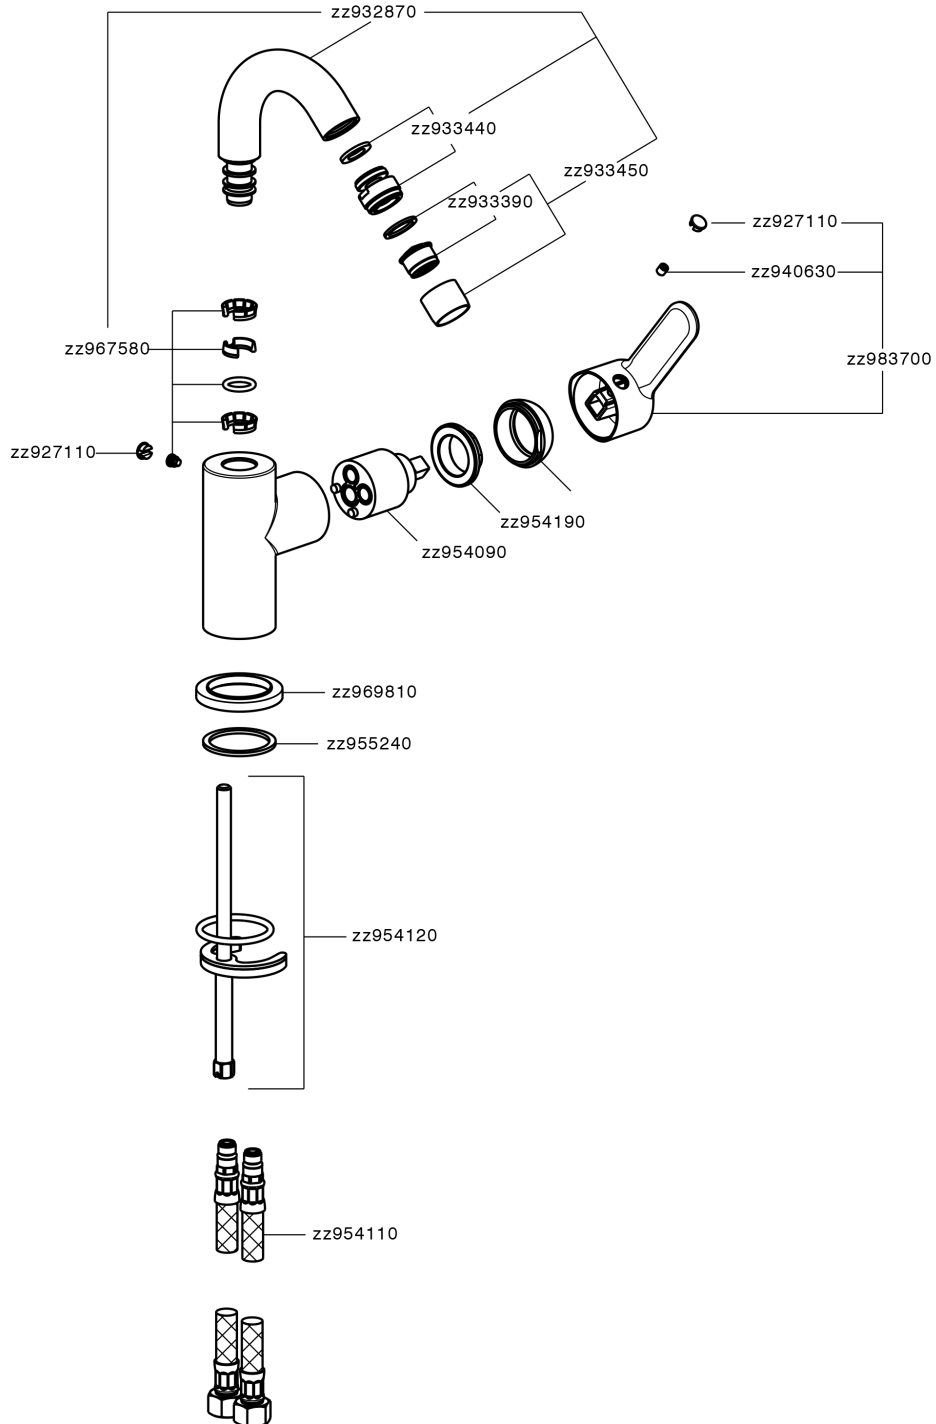

Single lever bidet mixer EnergySave TENDER_C2002565

C2002565

<https://en.cisal.it/single-lever-bidet-mixer-energysave-tender-c2002565>

2024-12-22